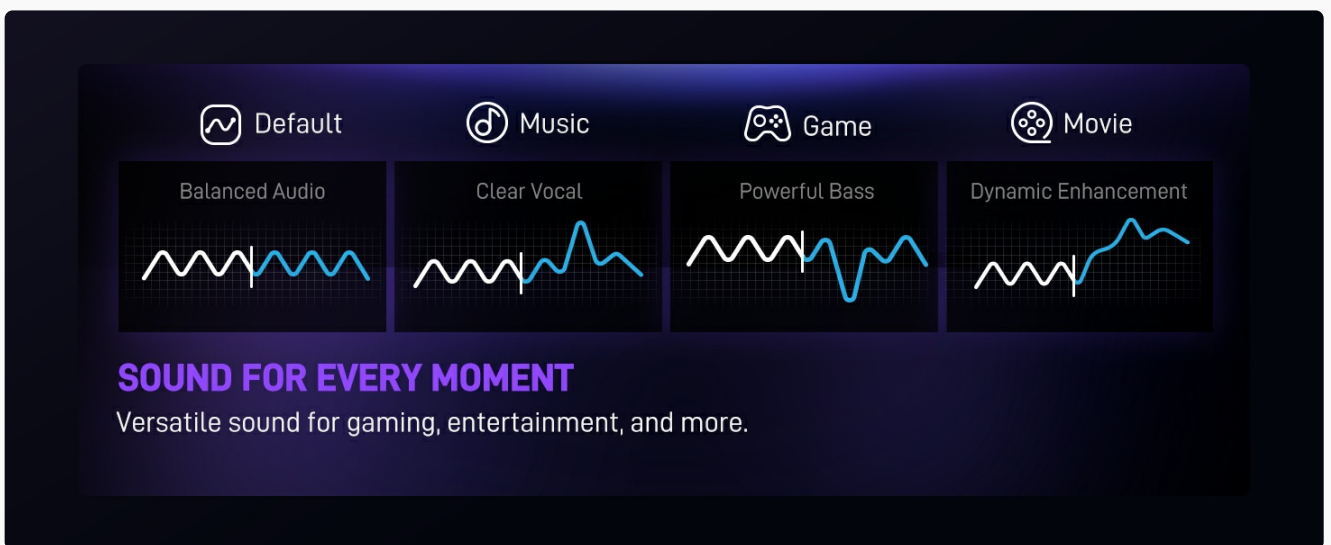

### USB Control Box Functions:

- **Headset Volume Control:** Use the volume wheel on the side of the control box to adjust the overall headset volume.
- **Microphone Mute:** Press the mic mute button on the control box to toggle the microphone on/off. The mic indicator light on the microphone will glow red when muted.
- **Game/Chat Balance:** Use the dedicated slider on the control box to prioritize game audio or chat audio. Slide towards 'CHAT' to increase chat volume relative to game volume, or towards 'GAME' to increase game volume.
- **7.1 Surround Sound:** Press the 7.1 button on the control box to activate or deactivate 7.1 virtual surround sound.
- **EQ Modes:** Press the EQ button to cycle through four pre-set equalizer modes: Default (Balanced Audio), Music (Clear Vocal), Game (Powerful Bass), and Movie (Dynamic Enhancement). Long press the EQ button to return to default mode.

Image: Demonstrating the game/chat balancing feature.

Image: Overview of the different EQ modes available.

### RGB Lighting Control:

- **Change RGB Modes:** Press the dedicated button on the earcup to cycle through 11 different RGB lighting modes.
- **Turn RGB On/Off:** Long press the RGB button to turn the lighting on or off.