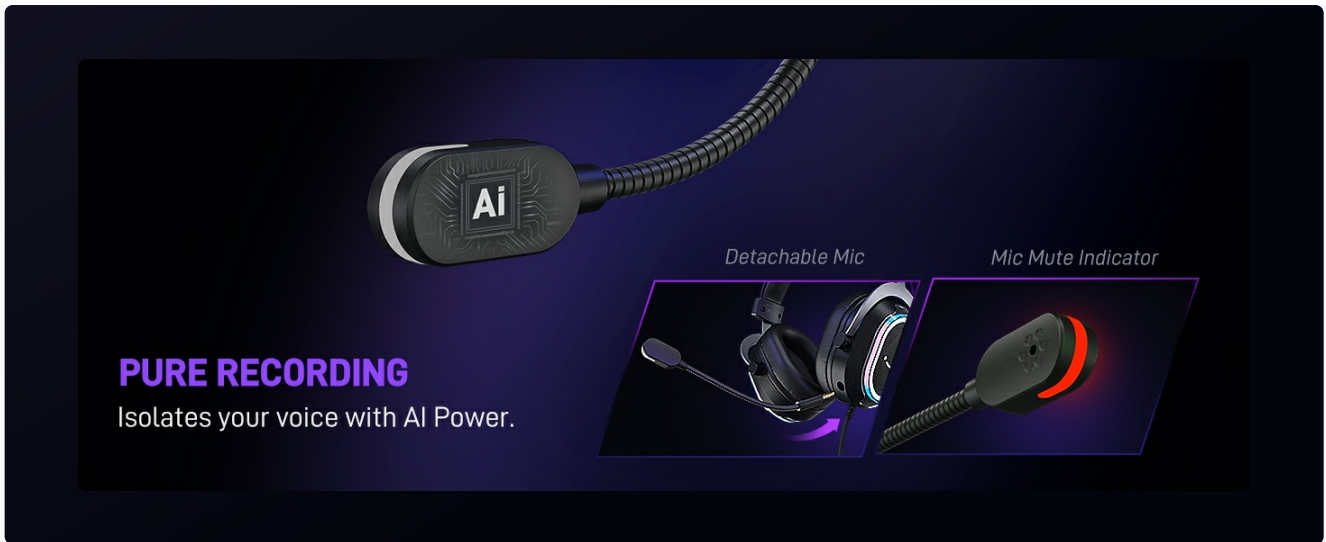

## MICROPHONE FEATURES

The detachable microphone is designed for clear voice pickup and features noise-canceling capabilities to reduce background distractions, ensuring your teammates hear you clearly.