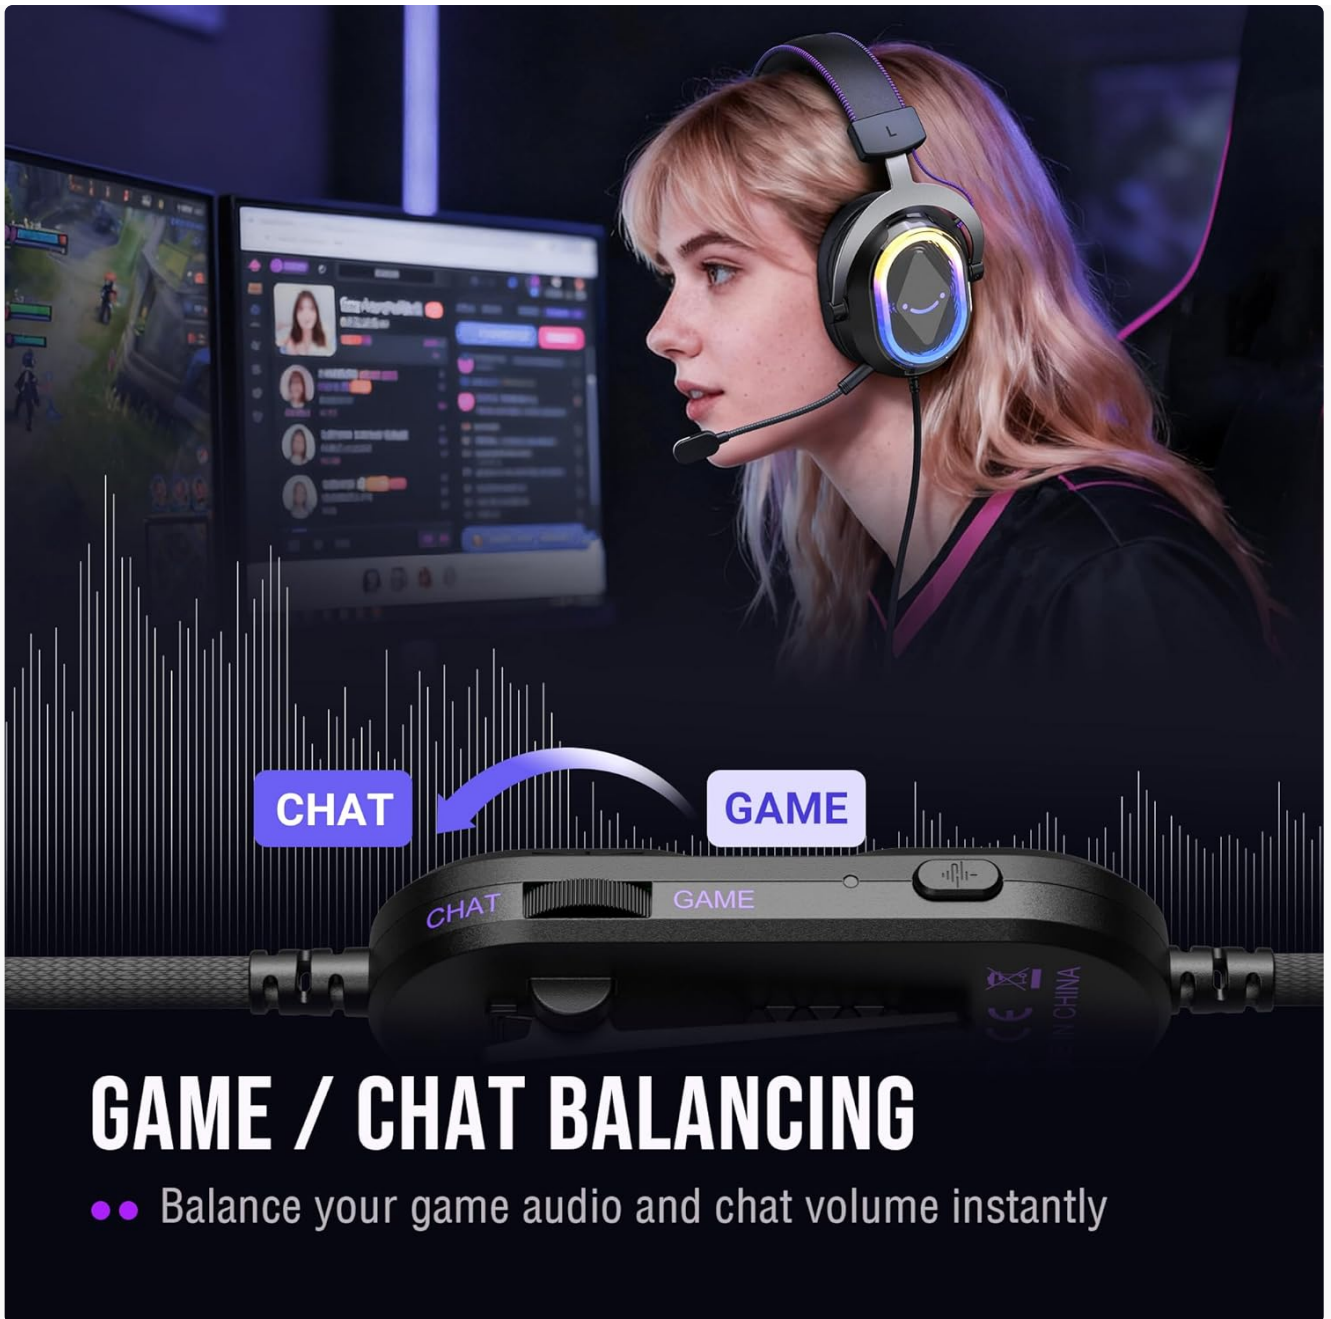

### USB Control Box Functions:

- **Headset Volume Control:** Use the volume wheel on the side of the control box to adjust the overall headset volume.
- **Microphone Mute:** Press the mic mute button on the control box to toggle the microphone on/off. The mic indicator light on the microphone will glow red when muted.
- **Game/Chat Balance:** Use the dedicated slider on the control box to prioritize game audio or chat audio. Slide towards 'CHAT' to increase chat volume relative to game volume, or towards 'GAME' to increase game volume.
- **7.1 Surround Sound:** Press the 7.1 button on the control box to activate or deactivate 7.1 virtual surround sound.
- **EQ Modes:** Press the EQ button to cycle through four pre-set equalizer modes: Default (Balanced Audio), Music (Clear Vocal), Game (Powerful Bass), and Movie (Dynamic Enhancement). Long press the EQ button to return to default mode.