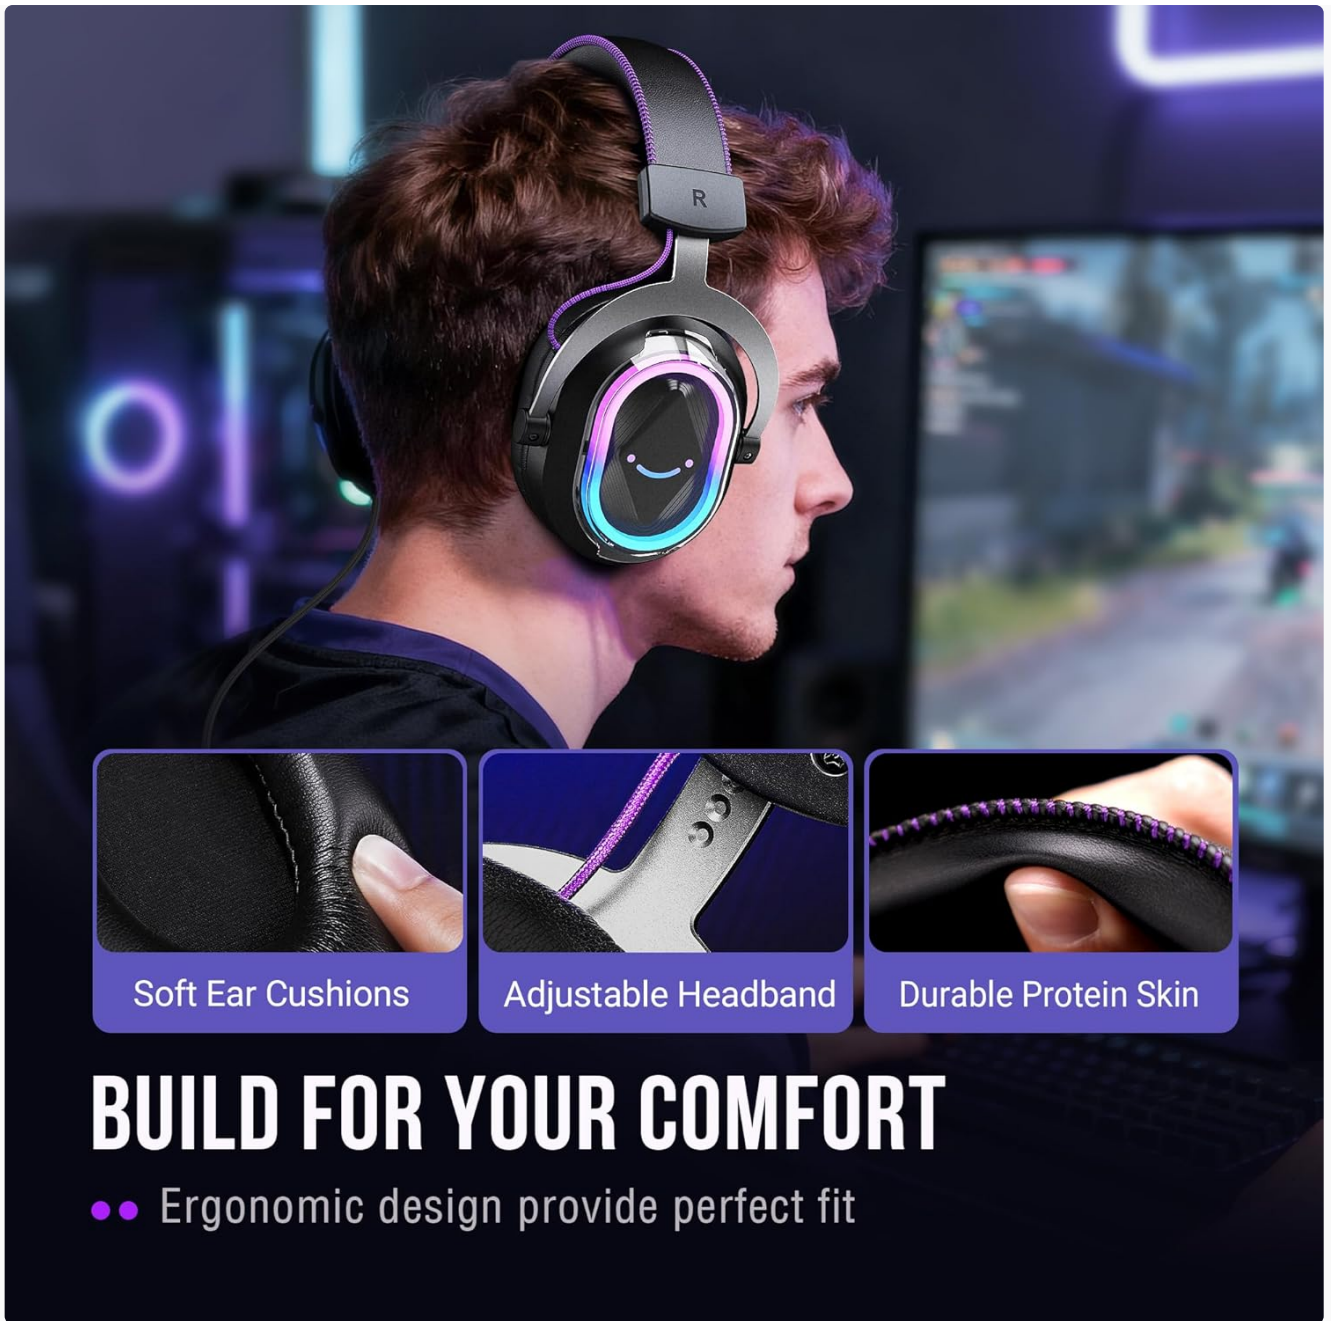

BUILD FOR YOUR COMFORT

●● Ergonomic design provide perfect fit

Image: Close-up of the headset's comfortable earcups and adjustable headband.

SPECIFICATIONS

Feature	Detail
Brand	FIFINE
Model Number	H13BP
Connectivity Technology	Wired (USB-A)
Ear Placement	Over Ear
Audio Driver Size	50 Millimeters
Audio Driver Type	Dynamic Driver
Frequency Range	20Hz - 20,000Hz