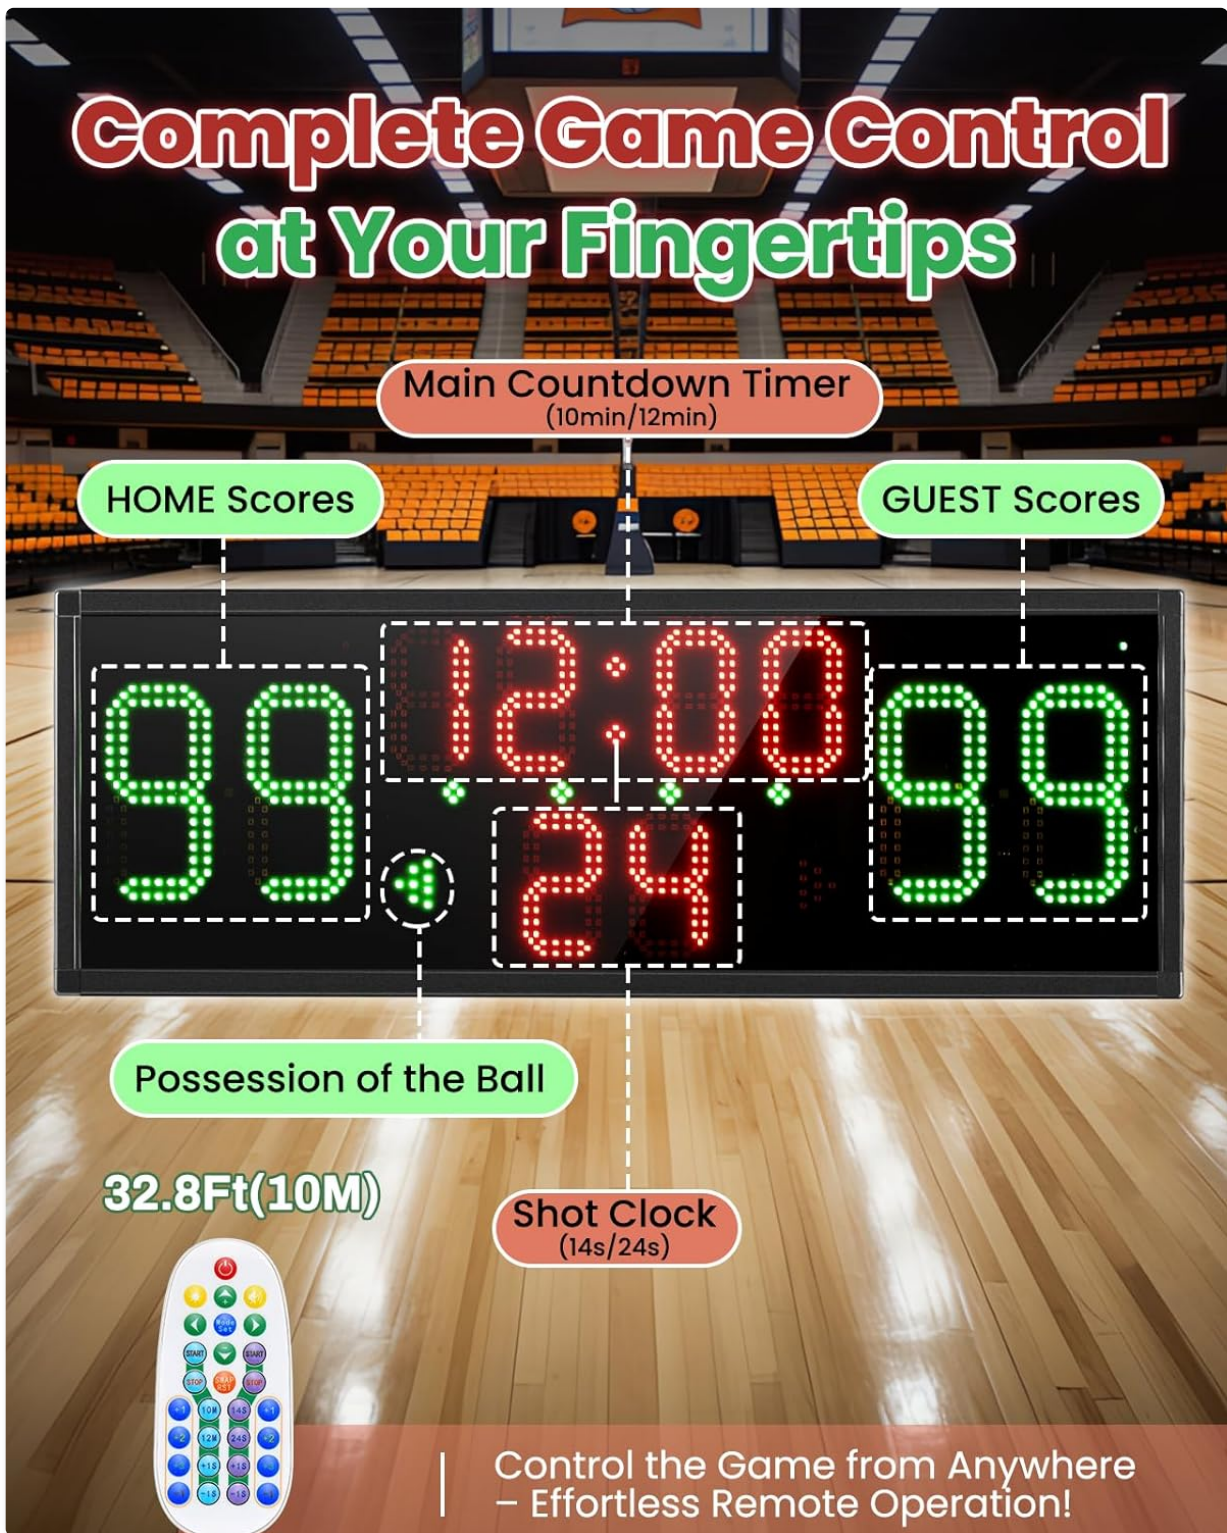

Mount Anywhere, Set Up in Seconds!

– Maximize flexibility with dual sliding top grooves and included L-shaped hooks

Figure 3.2: Versatile Mounting Options

4. OPERATING INSTRUCTIONS

The scoreboard is controlled via the included remote control. Familiarize yourself with the remote's layout for seamless game management.

Your browser does not support the video tag. This video demonstrates the remote control functions of the Spolehli Basketball Scoreboard.

Video 4.1: Spolehli Basketball Scoreboard Remote Control Function

4.1 Remote Control Functions

The remote control allows for comprehensive management of game parameters:

- **Power On/Off:** Use the red button to turn the scoreboard on or off.
- **Score Adjustment:** Use the '+1', '+2', '+3', and '-1' buttons for Home (H) and Guest (G) teams to adjust scores.
- **Game Timer:** Set the main game timer (e.g., 12 minutes) and use 'Start/Stop' to control it.
- **Shot Clock:** Customize the attack clock between 14s or 24s modes.
- **Period Indicator:** Adjust the current game period using the 'Period +/-' buttons.
- **Possession Arrow:** Change ball possession using the dedicated button.
- **Brightness Adjustment:** Adjust the display brightness across 6 levels using the brightness buttons.
- **Buzzer Control:** Turn the >85dB buzzer on or off for time-up alerts.
- **Score Reset:** Reset scores for Home or Guest teams individually, or reset the entire match.

Figure 4.1: Scoreboard Display and Remote Control

4.2 Display Features

The scoreboard features ultra-bright red and green LEDs for clear visibility up to 98.5 feet (30m). The 6-level adjustable brightness ensures optimal viewing in various lighting conditions, from bright daylight to indoor settings.