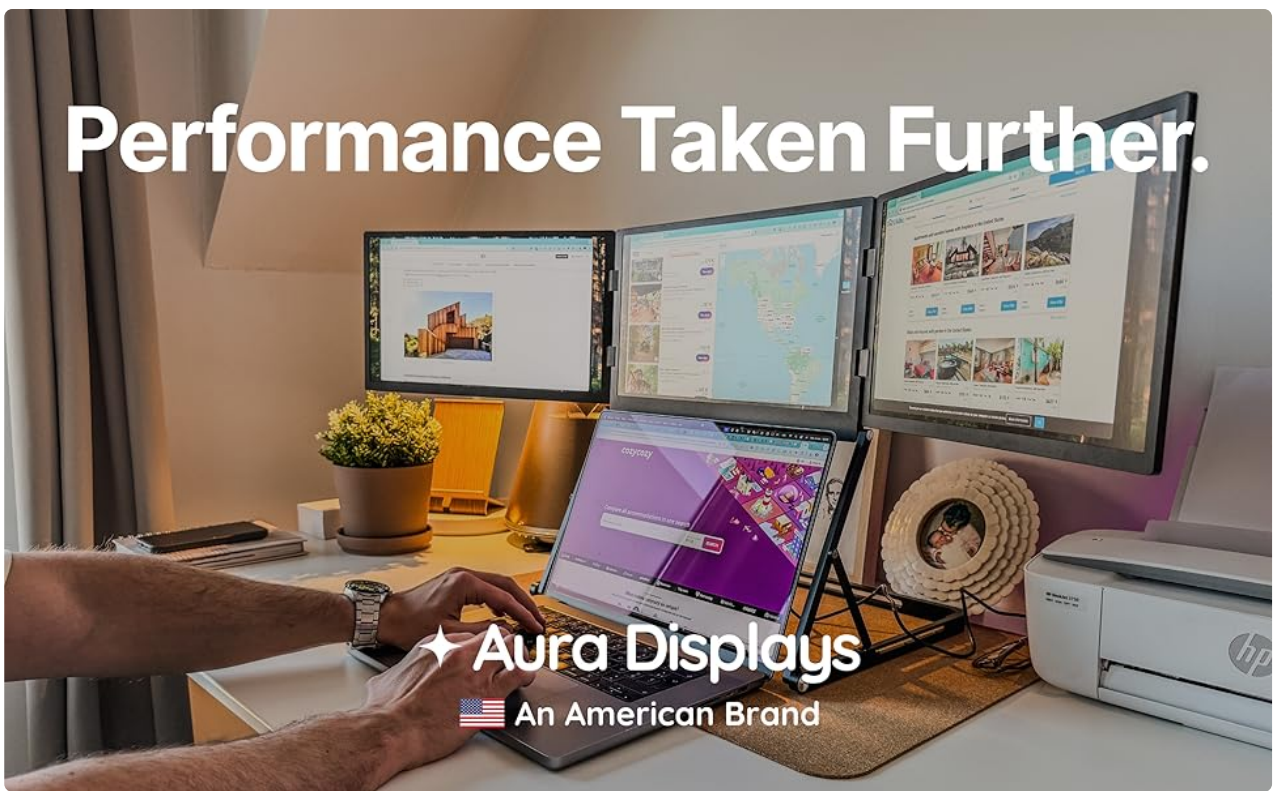

Performance Taken Further.

Image: All components included with the Aura Displays Triple Aero 15.6-inch Pro Max.

3. SETUP INSTRUCTIONS

Follow these steps to set up your Aura Displays Triple Aero monitor extender:

1. **1. Unfold the Unit:** Gently unfold the Triple Aero unit. The integrated stand will provide a stable base for the monitors.
2. **2. Position Your Laptop:** Place your laptop within the frame of the Triple Aero. The design accommodates laptops from 11 to 18 inches.
3. **3. Connect Power:** Connect the provided 65W PD power charger to the PD (Power Delivery) USB-C port on the Triple Aero unit. Plug the charger into a power outlet.
4. **4. Connect to Laptop:**
   - **For full functionality (all three screens):** Connect one USB-C to USB-C cable from your laptop's compatible USB-C port to the 'TYPE-C' port on the Triple Aero. Then, connect the Mini HDMI to HDMI cable from your laptop's HDMI port to one of the 'HDMI' ports on the Triple Aero.
   - **For limited functionality (fewer screens or specific configurations):** You may use a single USB-C cable for both video and power if your laptop's USB-C port supports DisplayPort Alternate Mode and Power Delivery. Refer to your laptop's specifications.
5. **5. Install Drivers:** A one-time driver installation is required for optimal performance. Download the latest drivers from the official Aura Displays website (www.aura-displays.com). Follow the on-screen instructions to complete the installation.
6. **6. Configure Display Settings:** Once connected and drivers are installed, access your operating system's display settings (e.g., Windows Display Settings or MacOS System Settings > Displays) to arrange the monitors, set resolution (1920x1080 recommended), and choose your preferred display mode (Extend or Mirror).