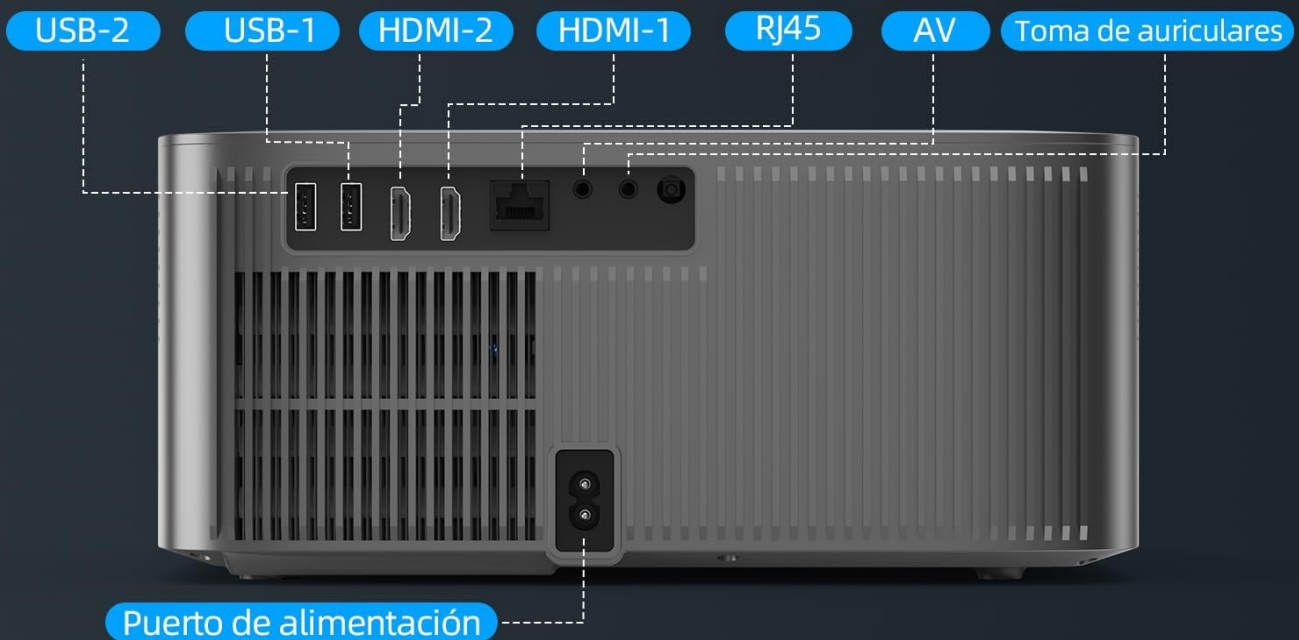

Image 3.1: The projector shown with its physical dimensions and the complete set of accessories included in the package.

## 4. PRODUCT DIAGRAM & PORTS

Familiarize yourself with the projector's layout and connectivity options:

# Proyector multimedia con interfaces avanzadas

Image 4.1: Detailed view of the projector's rear panel, highlighting all available ports for various connections.

- **USB Ports (x2):** For connecting USB drives or other USB devices.
- **HDMI Ports (x2):** For connecting external video sources like laptops, gaming consoles, or set-top boxes.
- **RJ45 Port:** For wired internet connection.
- **AV Port:** For connecting older audio/video devices.
- **3.5mm Audio Output:** For connecting external speakers or headphones.
- **Power Port:** For connecting the power cable.