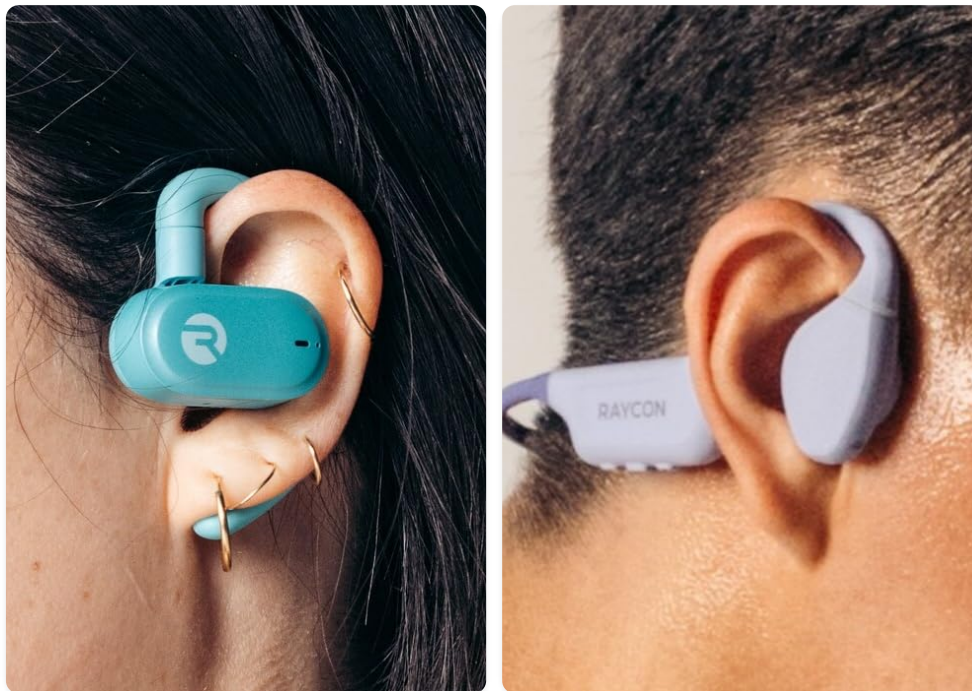

Gently loop the ear hook over your ear and position the earbud speaker near your ear canal. Adjust for a comfortable and secure fit.

Figure 10: Proper Wearing of Essential Open Earbuds

Touch Controls

The Essential Open Earbuds feature touch controls for various functions. Please note that the touch controls are sensitive. Refer to the quick start guide or the Raycon app for a full list of touch control functions, as specific actions (e.g., play/pause, skip track, answer call) are typically managed via taps on the earbud surface.