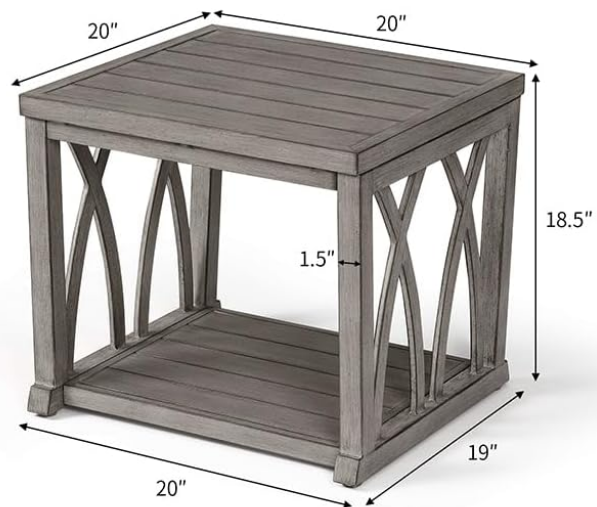

# Product Dimension

X1

Image: Product dimensions for assembly reference.

## Operating Instructions

This outdoor furniture set is designed for comfort and functionality in various outdoor settings.

- **Swivel Chair:** The chair features a 360-degree swivel mechanism, allowing for easy rotation. Sit centrally on the chair for balanced movement.
- **Side Table:** The two-tier side table provides a convenient surface for drinks, books, or other small items. The lower tier offers additional storage.
- **Cushions:** The 5.9-inch thick high-resilience foam cushions provide supportive comfort. They are wrapped in durable Acrylic Fabric designed for outdoor use.

## Two-Tier Design, Practical Storage

Unique Hollow Design

Adjustable Screws

Image: Side table with two-tier design for storage.