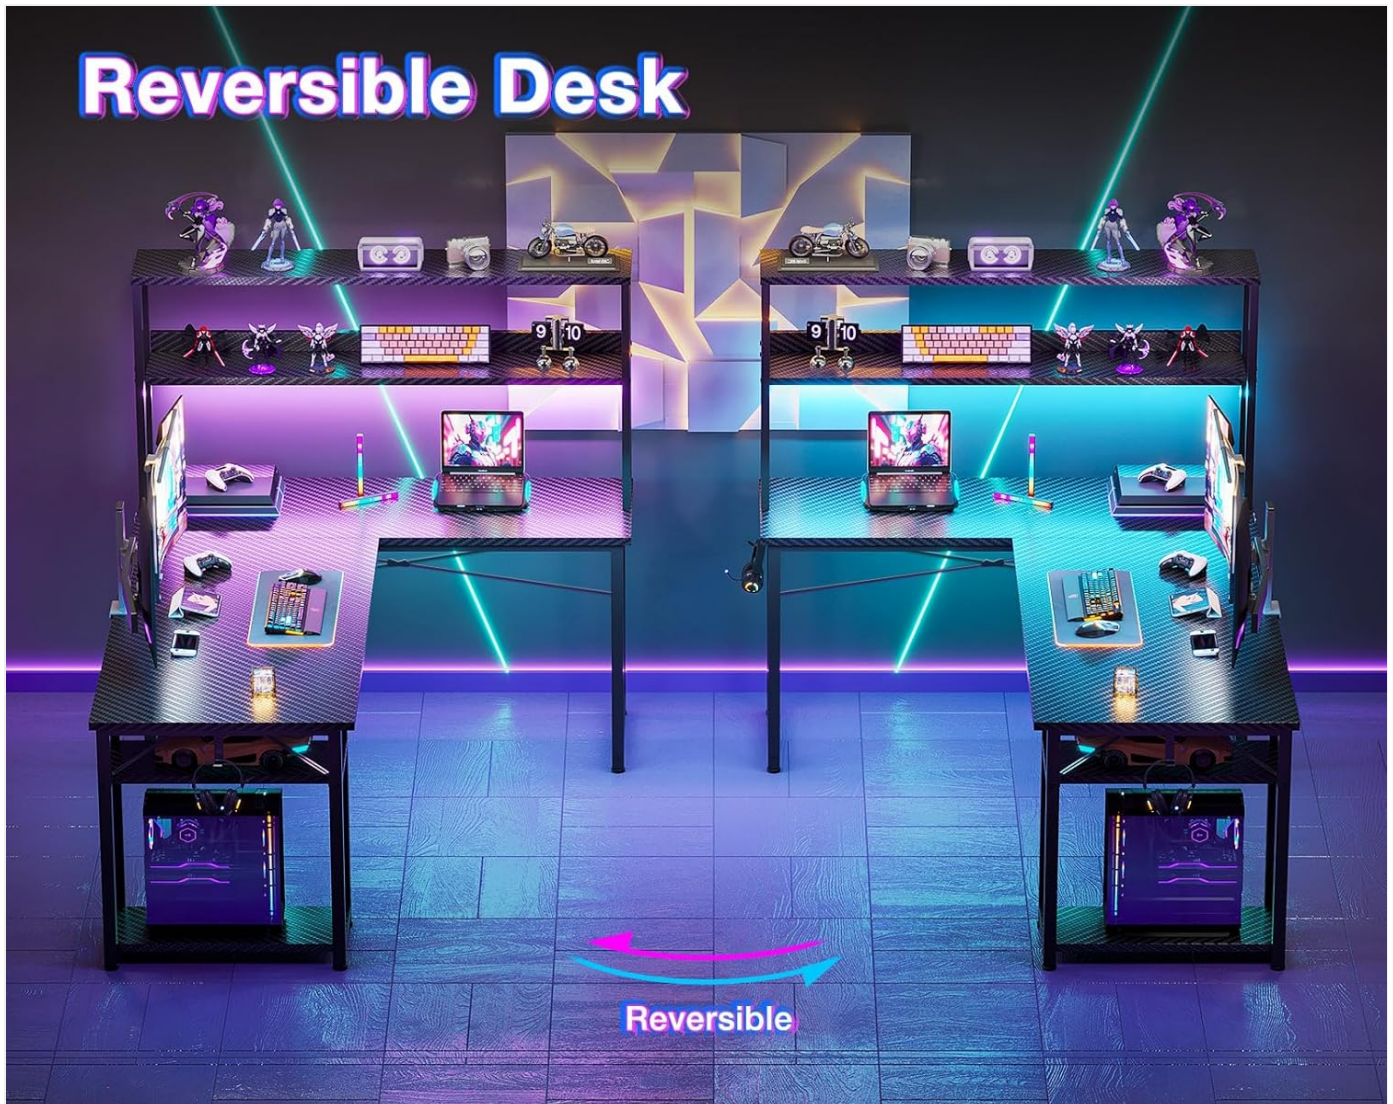

Key Assembly Features:

- **Reversible Design:** The 2-tier upper storage rack can be assembled in two configurations, allowing you to choose between a left-facing or right-facing L-shape to best suit your space and needs.
- **Pre-finished Components:** All planks, including those not typically visible, are finished to ensure durability and a consistent aesthetic.

Image: A visual representation of the ODK L-shaped desk's reversible design, illustrating how the hutch and main desk sections can be configured for either left or right orientation.

OPERATING AND FEATURES

This desk offers a versatile and organized workspace with several integrated features:

- **Spacious Design:** The L-shaped desktop provides ample room for multiple monitors, laptops, keyboards, and other essential equipment, ensuring a comfortable and efficient work or gaming area.
- **2-Tier Upper Storage Rack (Hutch):** This versatile rack can serve as a storage shelf for books, pens, and decorative items, or as a monitor stand to elevate your screen for improved ergonomics, reducing neck and back strain.
- **CPU Stand:** A dedicated CPU stand is located on the left side, designed to securely hold your computer tower, notebooks, or other office supplies, keeping them off the main desktop.
- **Headphone Hook:** An iron hook on the right side provides a convenient spot to hang your headphones, keeping them within reach and preventing clutter.