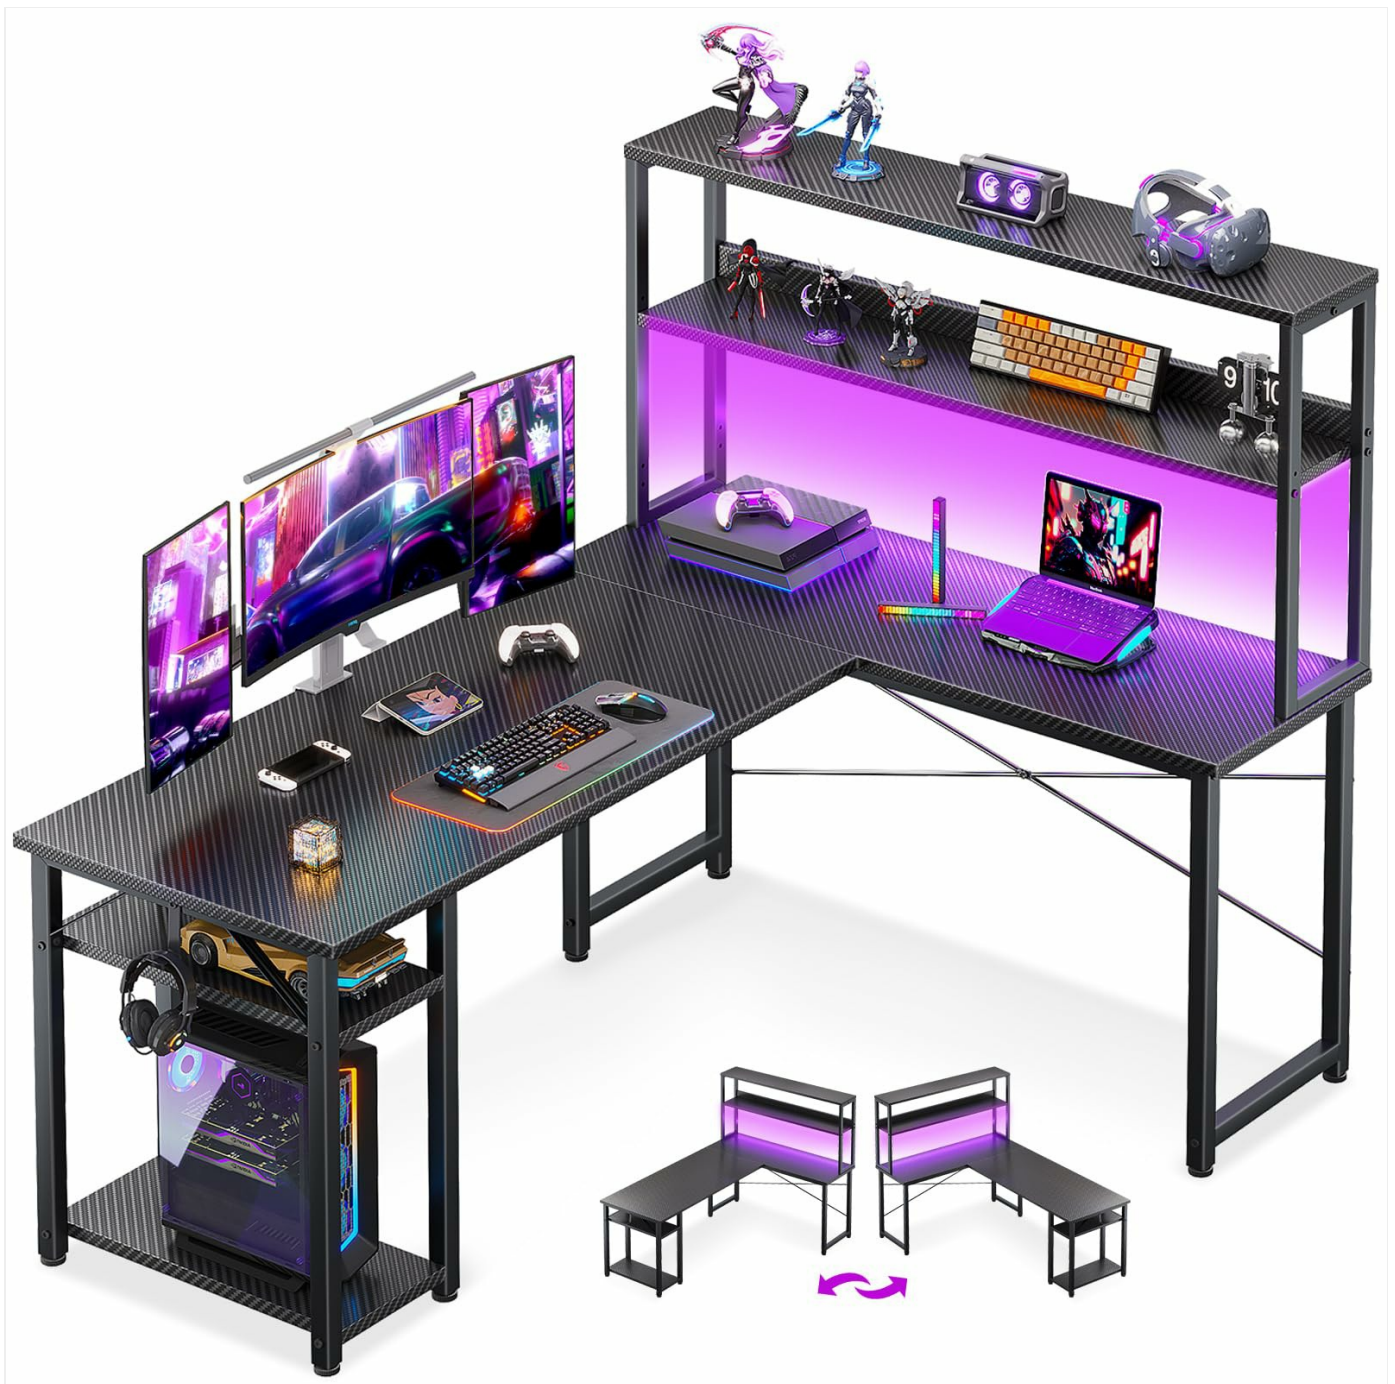

Image: The ODK 53-inch L-shaped gaming desk set up in a modern gaming environment, showcasing its spacious design, hutch, and integrated LED lighting.

IMPORTANT SAFETY INFORMATION

- Always assemble the desk on a stable, level surface.
- Ensure all parts are securely fastened before use.
- This desk is heavy and may tip if not properly assembled or if overloaded.
- Do not place heavy objects on the desk near the edges to prevent tipping.

Image: A visual representation of the ODK L-shaped desk's reversible design, illustrating how the hutch and main desk sections can be configured for either left or right orientation.

OPERATING AND FEATURES

This desk offers a versatile and organized workspace with several integrated features:

- **Spacious Design:** The L-shaped desktop provides ample room for multiple monitors, laptops, keyboards, and other essential equipment, ensuring a comfortable and efficient work or gaming area.
- **2-Tier Upper Storage Rack (Hutch):** This versatile rack can serve as a storage shelf for books, pens, and decorative items, or as a monitor stand to elevate your screen for improved ergonomics, reducing neck and back strain.
- **CPU Stand:** A dedicated CPU stand is located on the left side, designed to securely hold your computer tower, notebooks, or other office supplies, keeping them off the main desktop.
- **Headphone Hook:** An iron hook on the right side provides a convenient spot to hang your headphones, keeping them within reach and preventing clutter.

- **Integrated LED Lights:** The desk features LED lights with 10 dynamic modes and 10 static colors, offering excellent durability and light diffusion to enhance your gaming or work ambiance.

Image: Detailed view of the LED lighting system, highlighting its light-diffusing lampshade, longevity LED beads, enhanced copper circuit board, and rigid LED strip base, along with the control panel for dynamic modes and static colors.