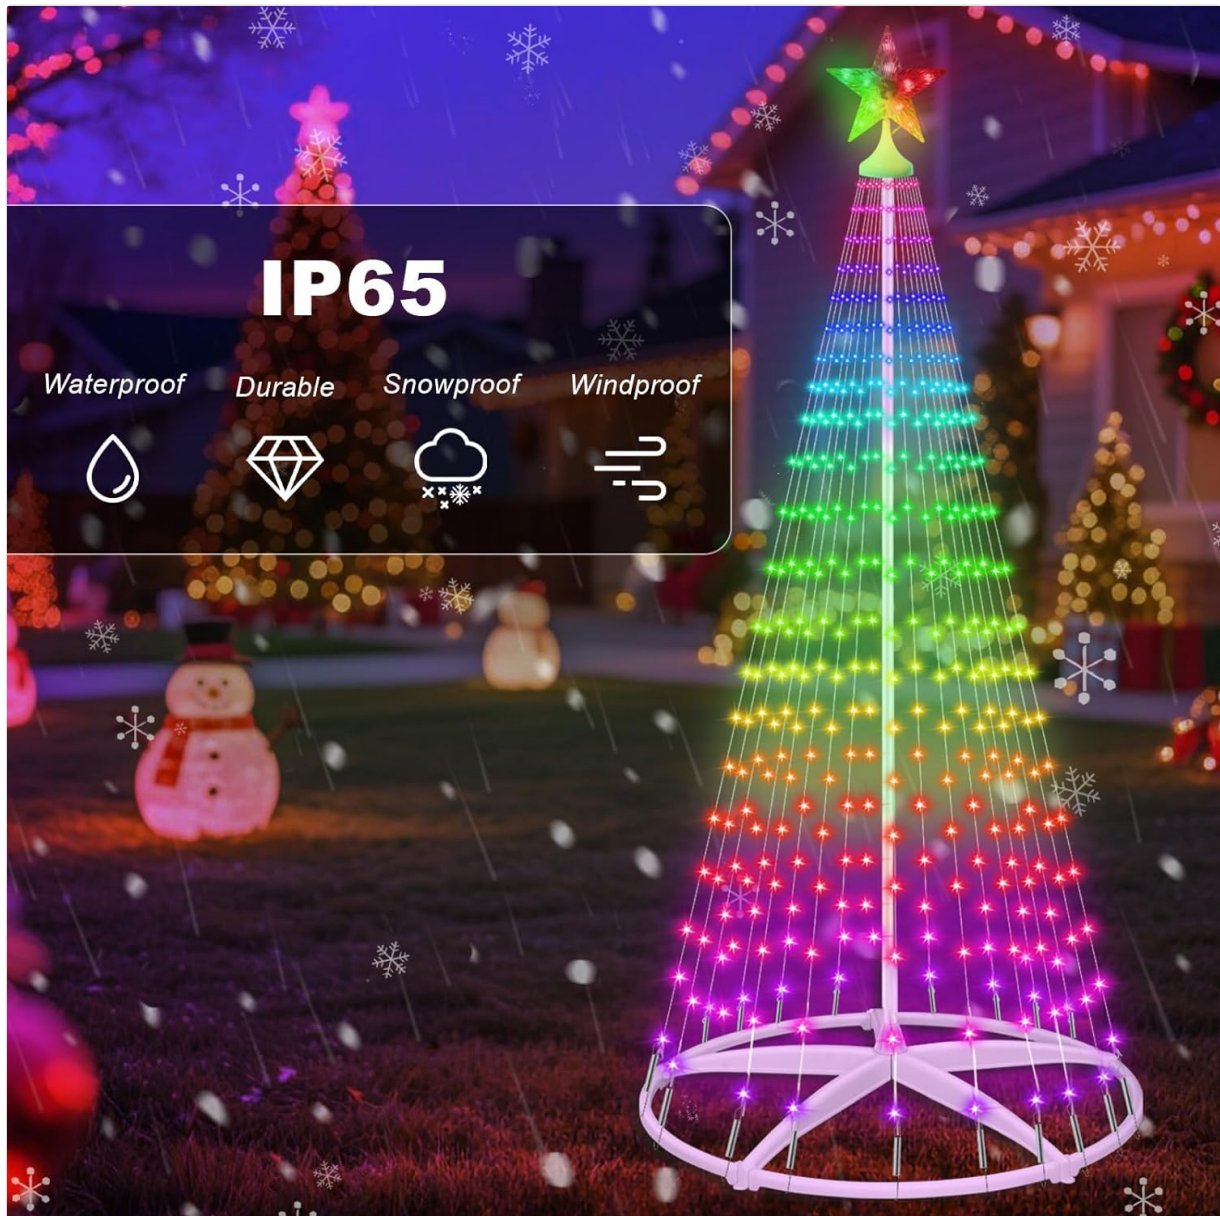

place.

- **Inspection:** Periodically inspect the power cord and LED strings for any signs of damage. If damage is found, discontinue use and contact customer support.

Figure 6.1: The IP65 rating ensures durability and weather resistance for outdoor use.

7. TROUBLESHOOTING

- **Lights Not Turning On:**

- Ensure the power adapter is securely plugged into both the light and a working electrical outlet.
- Check if the remote control battery needs replacement.
- Verify that the power button on the adapter (if present) is in the 'On' position.

- **Remote Control or App Not Responding:**

- For remote control, ensure there are no obstructions between the remote and the light's receiver.
- For app control, ensure Bluetooth is enabled on your smartphone and the device is within range. Try re-pairing the device in the app settings.
- Restart the app or power cycle the LED cone tree light by unplugging and re-plugging it.