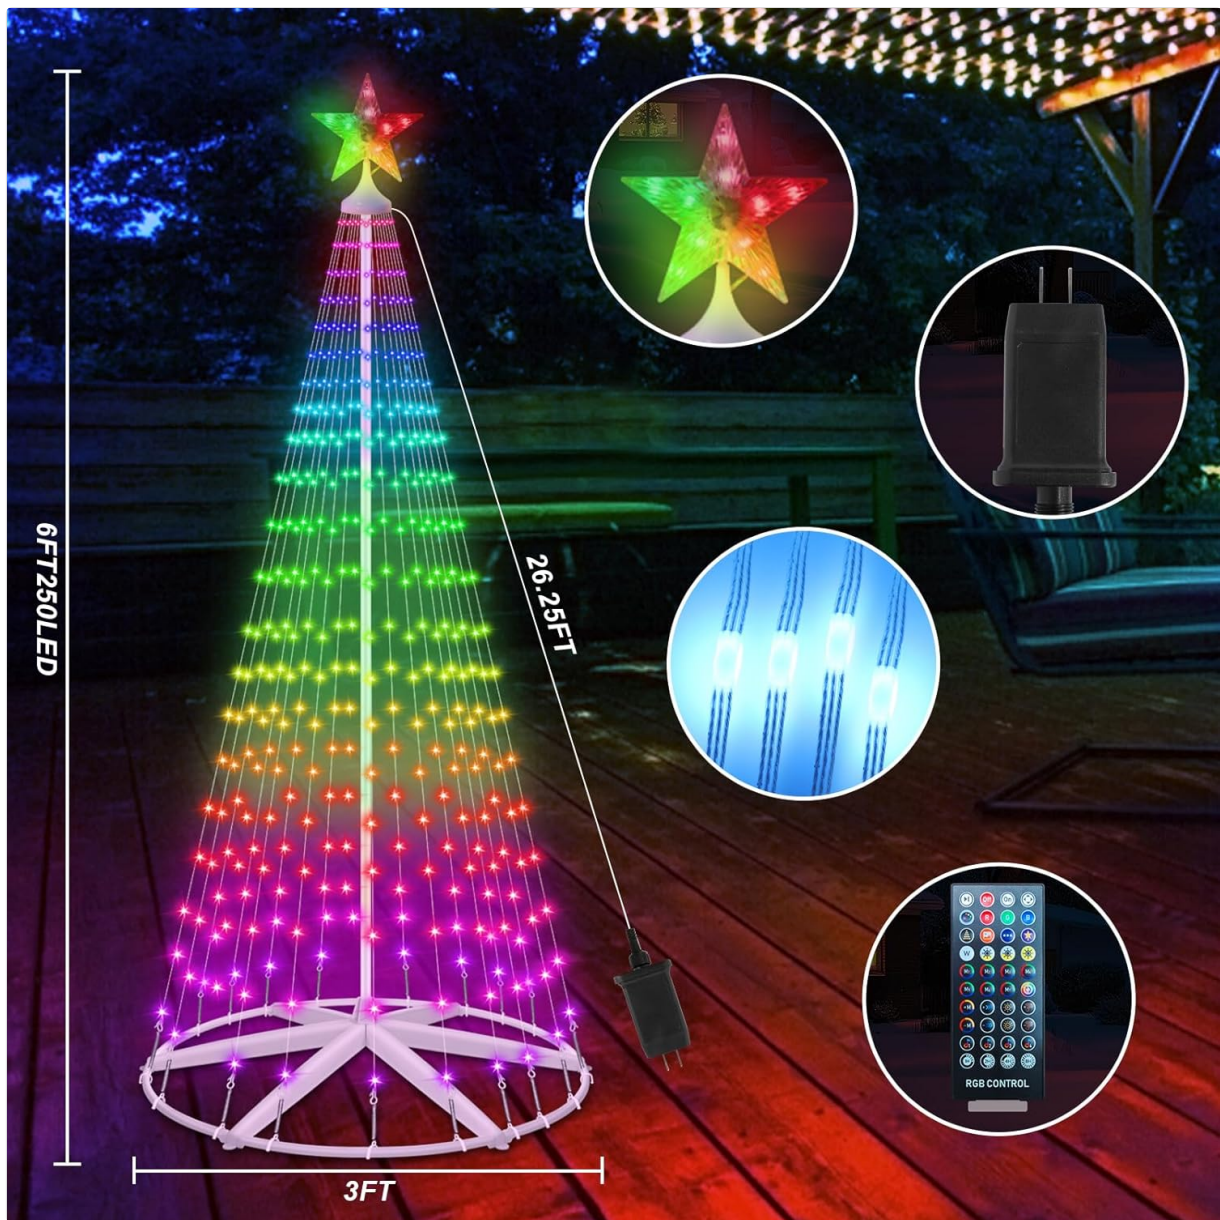

## 1. INTRODUCTION

---

Thank you for choosing the Forlivese 6ft Multi-Functional Dimmable LED Cone Tree Light. This product is designed to provide versatile and vibrant lighting for your indoor and outdoor holiday decorations. Featuring 16 million colors, dynamic lighting modes, music synchronization, and smart control via an app or remote, this LED cone tree light offers a customizable experience. Please read this manual thoroughly before assembly and operation to ensure safe and optimal use.

## 3. PACKAGE CONTENTS

---

Verify that all items listed below are included in your package:

- 6ft LED Cone Tree Light (pre-assembled LED strings)
- Star Topper
- Remote Control
- Power Adapter
- Ground Stakes (for outdoor securing)
- User Manual (this document)

## 4. SETUP INSTRUCTIONS

---

1. **Unpack Components:** Carefully remove all items from the packaging. Inspect for any damage.
2. **Assemble Base:** Connect the base segments if they are separate, ensuring they form a stable circular foundation.
3. **Insert Center Pole:** Insert the main center pole into the designated slot in the base.
4. **Attach LED Strings:** The LED strings are typically pre-attached to the top of the center pole. Gently spread them out evenly around the base, securing each string to the corresponding hook or slot on the base ring.
5. **Install Star Topper:** Place the star topper securely on the top of the center pole. Ensure its connection is firm.
6. **Secure Outdoors (if applicable):** For outdoor use, insert the ground stakes through the designated holes in the base and firmly into the ground to prevent movement.
7. **Connect Power:** Plug the power adapter into the LED cone tree light's power input, then plug the adapter into a standard AC electrical outlet.

Figure 4.1: Product dimensions and components. The image illustrates the 6ft height, 3ft base diameter, 26.25ft power cord, a close-up of the individual LED lights, and the power adapter.