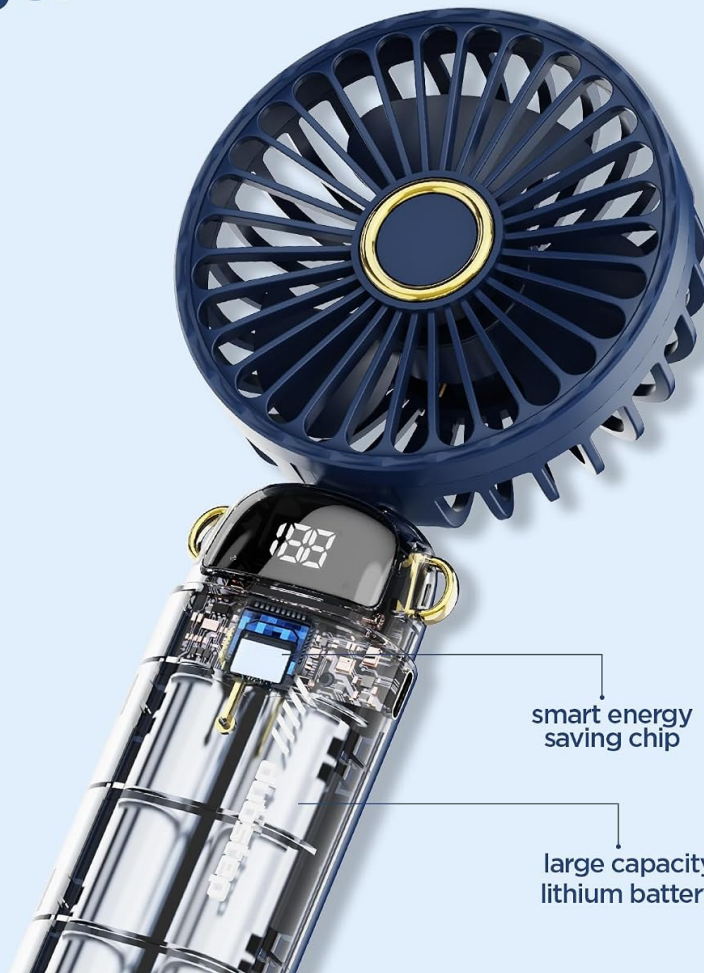

Image: Internal components highlighting turbine-powered performance.

dubstep

**cool tech.
safer charge.**

**over-voltage
protection**

**short-circuit
protection**

**over heat
protection**

Image: Safety features and battery technology.

WARRANTY INFORMATION

This product comes with a standard manufacturer's warranty. For specific details regarding warranty coverage, duration, and claims, please refer to the warranty card included in your product packaging or contact the manufacturer directly. Extended warranty options may be available from third-party providers.

SUPPORT

For technical assistance, product inquiries, or warranty support, please contact the manufacturer:

Manufacturer: Nuworld Retail Private Limited

Address: Plot No.17-18, Pole No.9, PO Dhoolsiras, Dwarka, Sector-28, New Delhi - 110077

Please have your product model number (Flo-F2) and purchase details ready when contacting support.