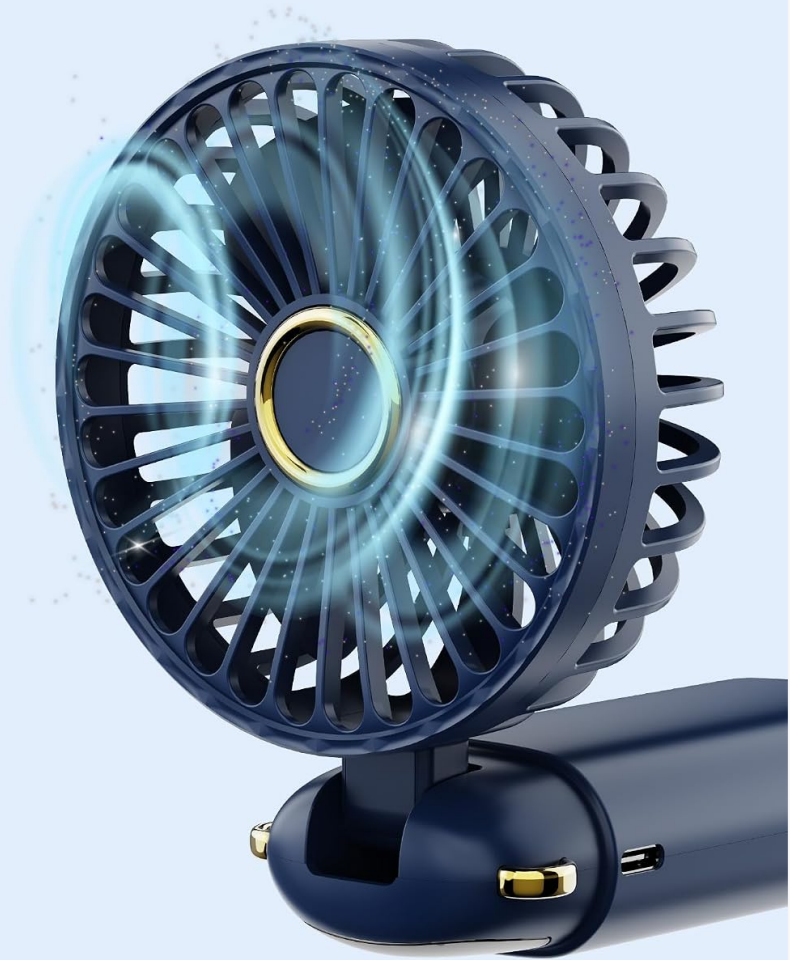

**cool. fresh.
fragrant.**

rotate to open

add fragrance tablets
infused with ocean freshness

Image: Steps to open the fan and add fragrance to the aroma pad.

OPERATING INSTRUCTIONS

1. Power On/Off

Press and hold the power button (usually located on the handle) for a few seconds to turn the fan on or off.