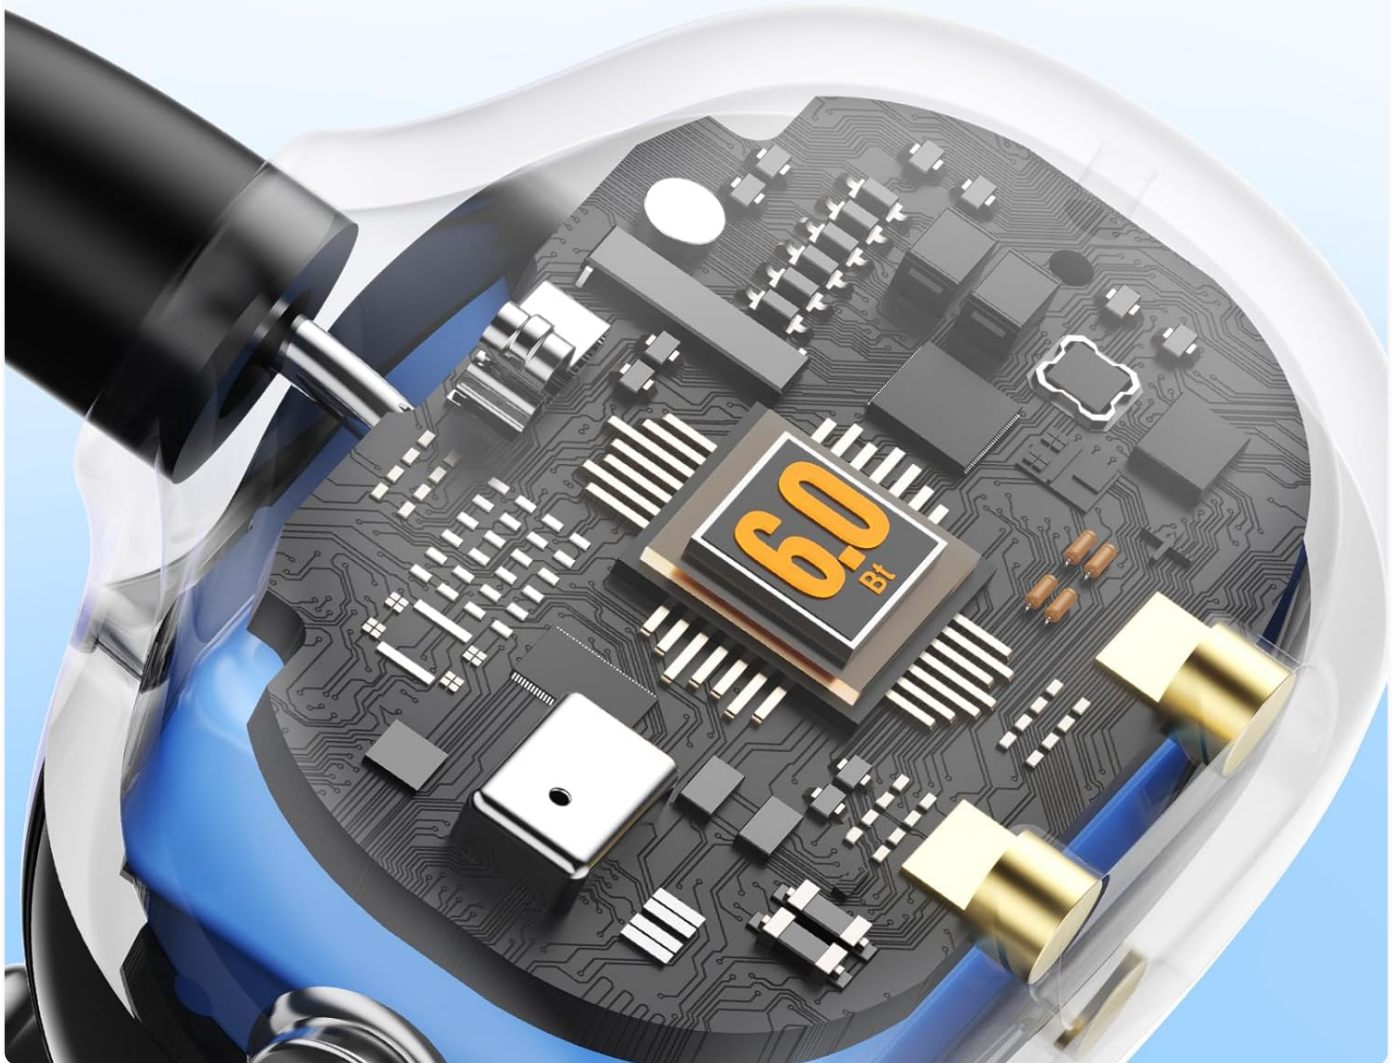

PRODUCT OVERVIEW

The PAXA Ctbuds feature a unique design that allows you to switch between two distinct earbud types: clip-on open-ear for situational awareness and in-ear for immersive sound and privacy. The accompanying charging case is designed for convenience and includes a 360° rotatable metal ring for stress relief.

2. Bluetooth Pairing

The PAXA Ct buds utilize Bluetooth 6.0 for ultra-stable and low-latency connections.

1. Ensure the earbuds are charged and placed in the charging case.
2. Open the charging case. The earbuds will automatically enter pairing mode (indicated by flashing lights on the earbuds).
3. On your device (smartphone, tablet, computer), enable Bluetooth and search for available devices.
4. Select "PAXA Ct buds" from the list of found devices.
5. Once connected, the earbud lights will stop flashing, indicating a successful pairing.
6. The earbuds will automatically reconnect to the last paired device when taken out of the case, if Bluetooth is enabled on the device.

Latest Bluetooth 6.0 Chip

Ultra-stable DT5.0 directional pairing speed, providing zero latency stronger processing power, and efficient energy consumption

Image: The advanced Bluetooth 6.0 chip ensures a stable and efficient wireless connection.

OPERATING INSTRUCTIONS

1. Wearing the Earbuds

The PAXA Ct buds offer two wearing styles for different needs:

- **Clip-on Open-Ear Earbuds:** These earbuds clip onto the outer ear, allowing you to hear your surroundings while enjoying audio. Ideal for outdoor activities, sports, or situations where situational awareness is crucial.
- **In-Ear Earbuds:** These earbuds fit directly into the ear canal, providing a more immersive audio experience and better noise isolation. Suitable for focused work, study, or private listening.