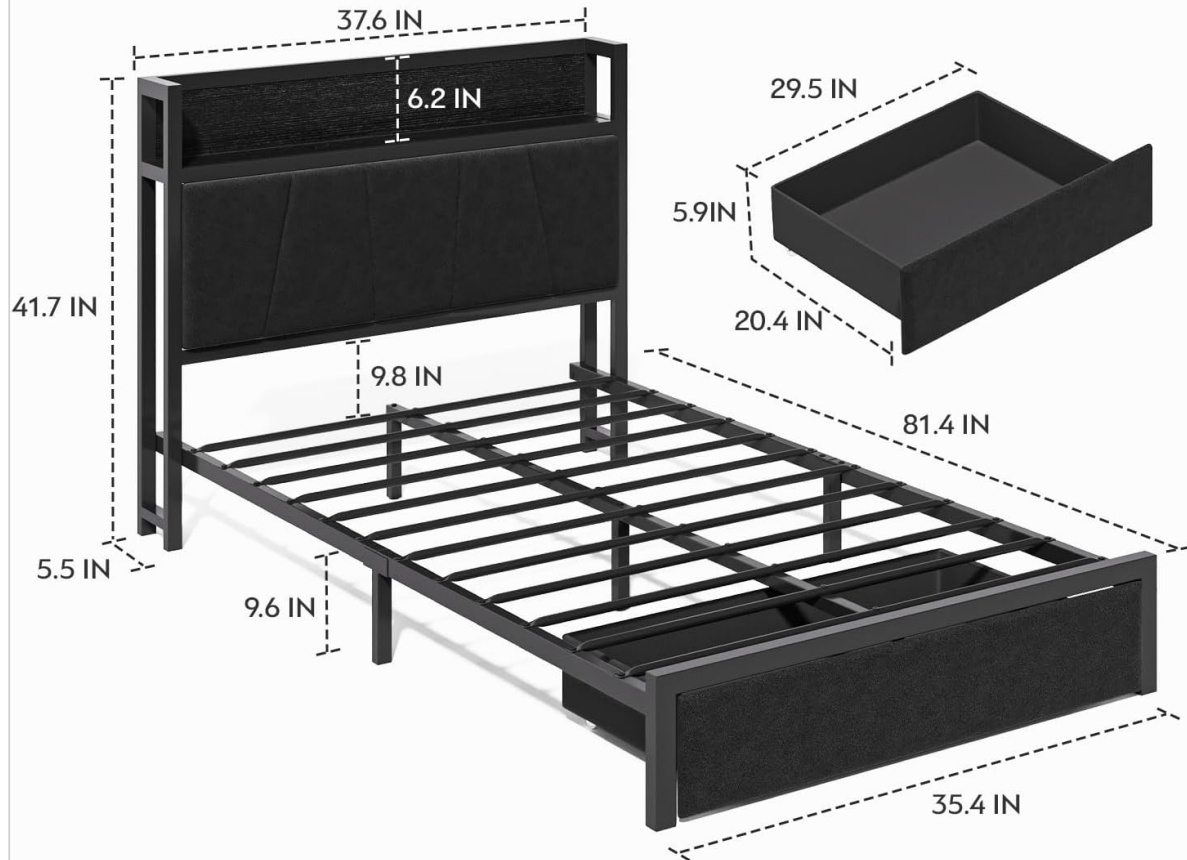

PRODUCT DIMENSIONS

WEIGHT CAPACITY

1000lb

MATTRESS AREA

35.4" W x 81.4"L

SIZE TYPE

Twin Size

Figure 5: Detailed product dimensions for the CIKUNASI Twin Size Platform Bed Frame, including overall length, width, and height, as well as headboard and storage dimensions.

WARRANTY & SUPPORT

CIKUNASI provides the following warranty and support:

- **Replacement Parts:** Replacement for any missing or invalid parts.
- **Customer Service:** Helpful and patient after-sales customer service, with replies typically within 12 hours.

For warranty claims or support inquiries, please contact CIKUNASI customer service through the retailer's platform or their official website.