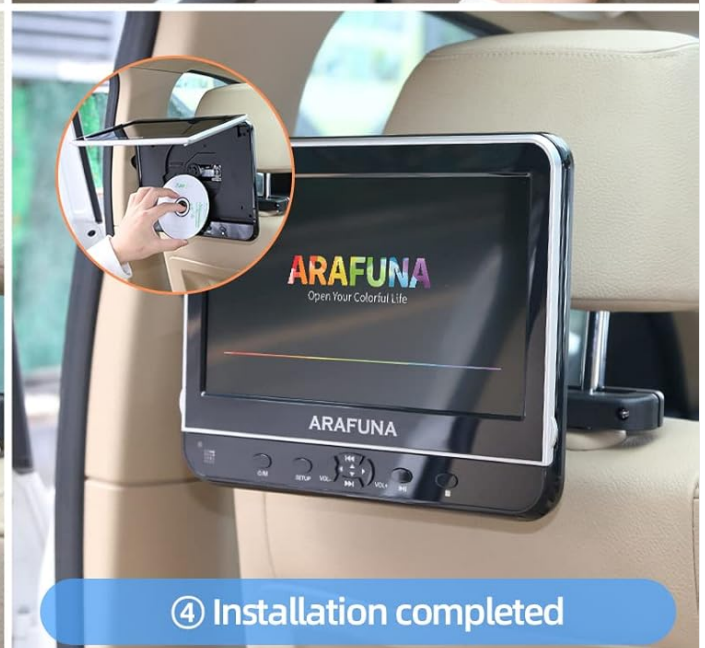

### 1. Headrest Installation

1. Attach the mounting bracket to the headrest posts in your vehicle.
2. Secure the bracket firmly.
3. Slide the DVD player onto the mounting bracket until it clicks into place.
4. Adjust the screen angle for optimal viewing.

## Easy to Install

Image: Step-by-step guide showing how to install the DVD player onto a car headrest using the provided mounting bracket.