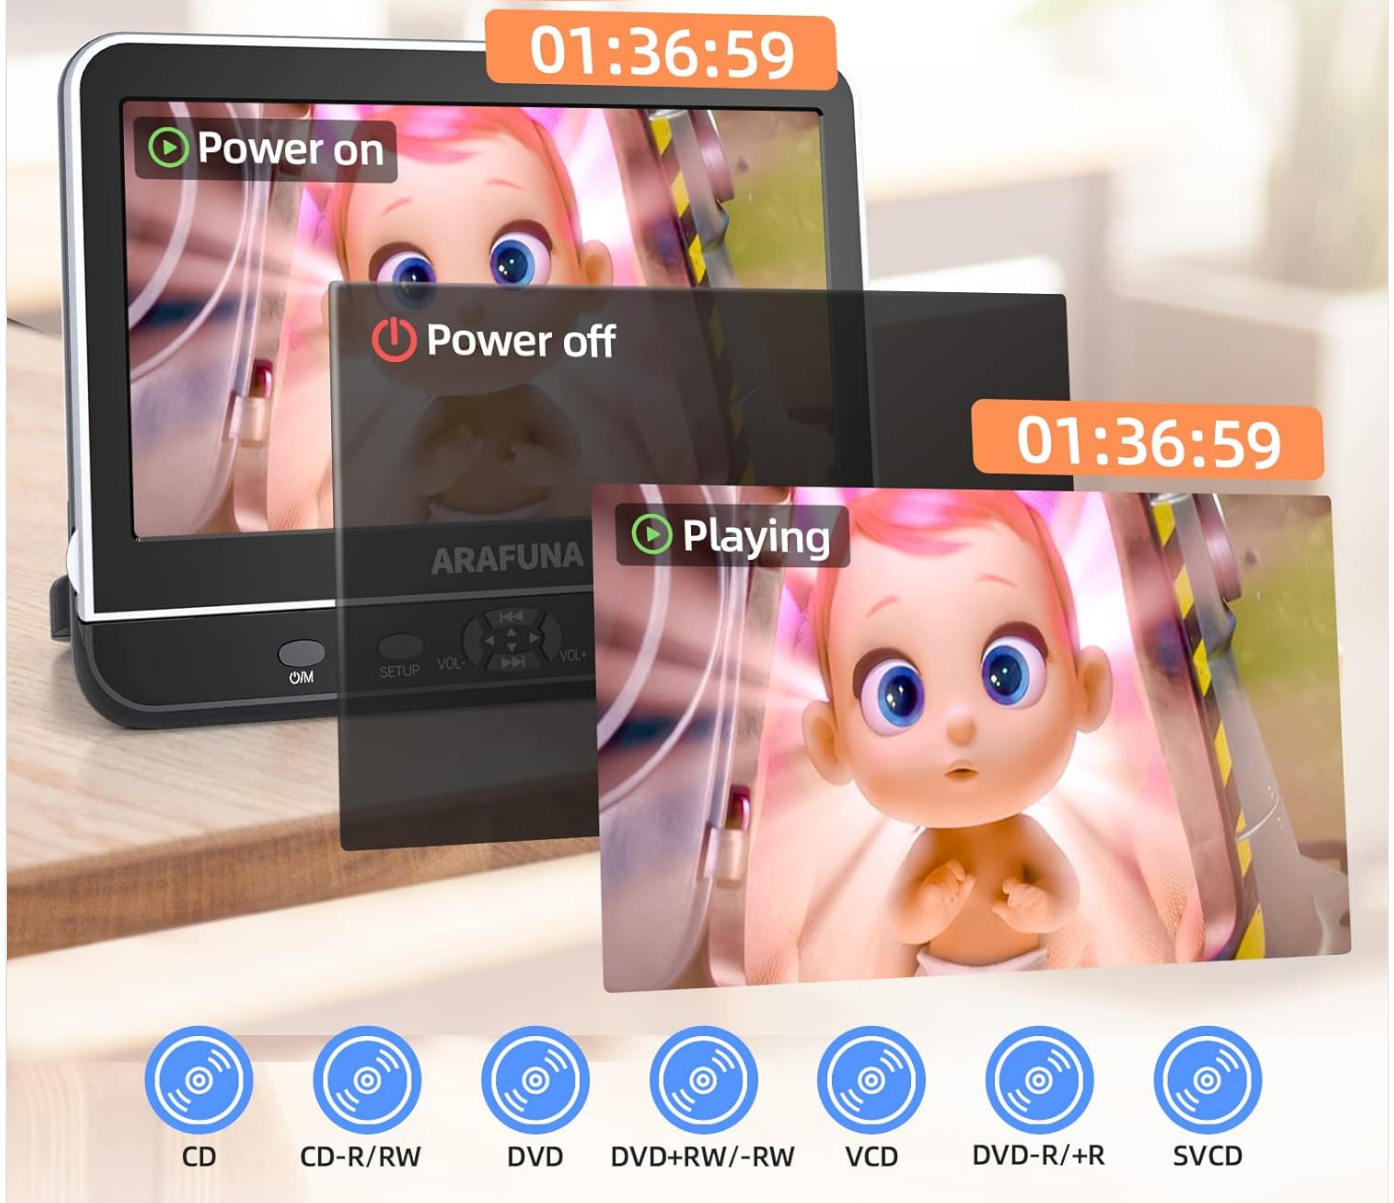

# HDMI Input - Screen Mirroring

Sync up to 1080P video to the player via HDMI Cable(not included)

Raspberry Pi

Xbox

PlayStation

Switch

Computer

Phone

## Sync screen to TV

Image: The DVD player connected to a television, showing how to sync playback to a larger screen for family viewing.

# Region Free & Last Memory

Image: Visual representation of the last memory function, showing the player resuming a movie from the exact point it was paused when powered off.

## 6. Controls

The player features intuitive controls on the front panel:

- **O/M:** Power On/Off button.
- **SETUP:** Accesses the setup menu.
- **VOL+/-:** Adjusts volume levels.
- **Play/Pause:** Starts or pauses playback.
- **Skip/Fast Forward/Rewind:** Navigates through tracks or fast forwards/rewinds content.