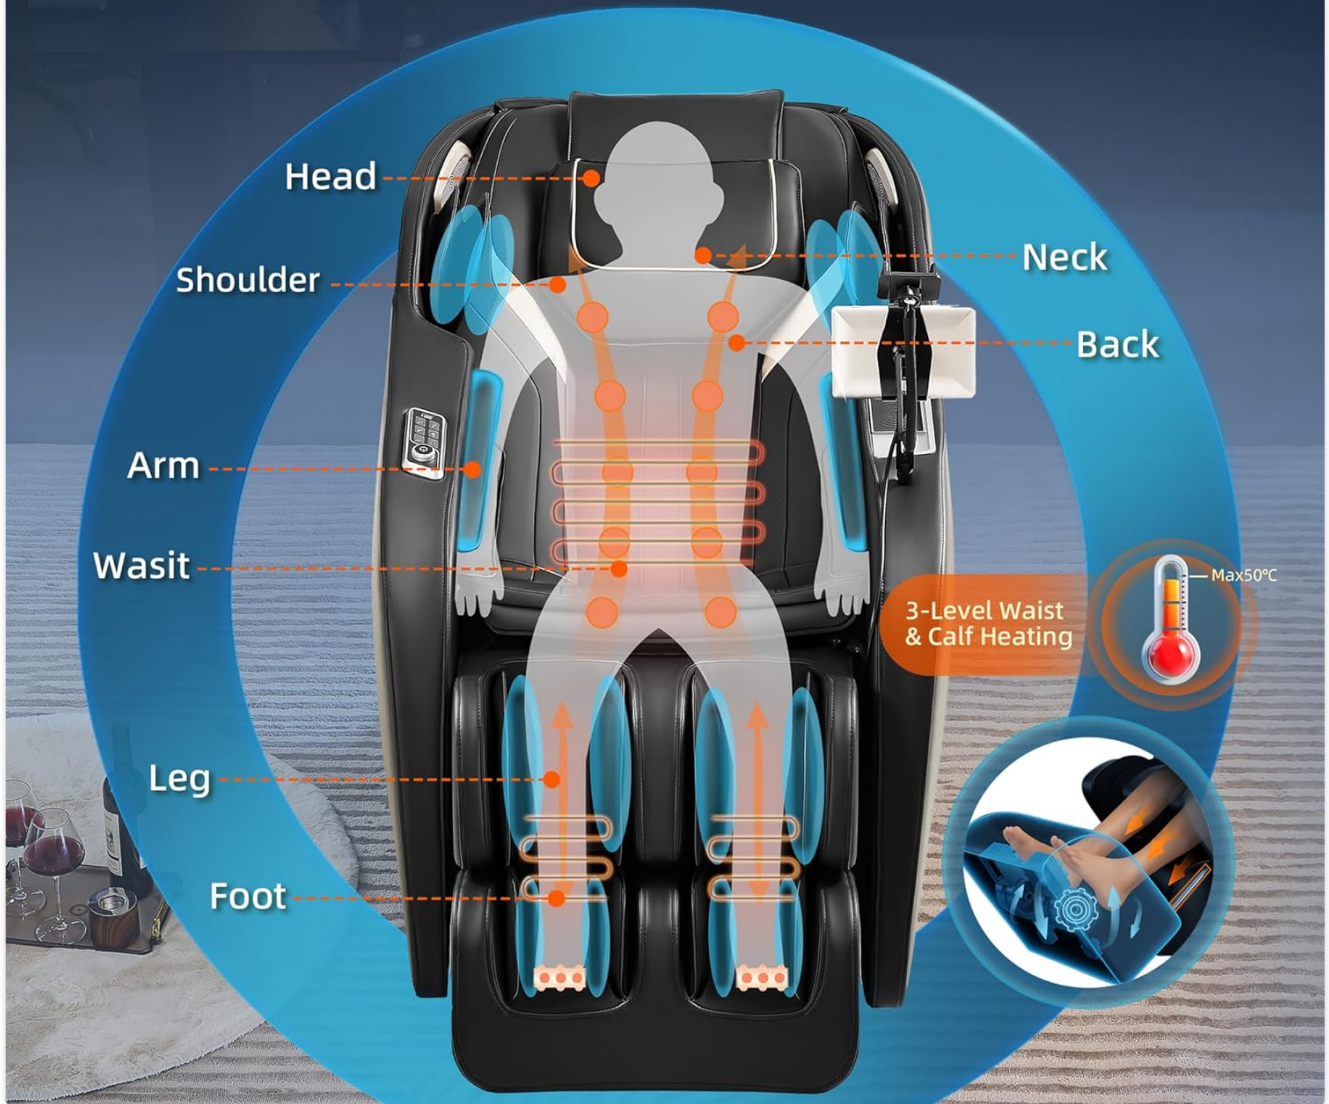

Upon activation, the chair performs an intelligent body scan to automatically detect shoulder position and adjust massage points, ensuring a customized fit for users of varying heights. Control is convenient with four methods: AI voice control, a large LCD control panel, a dedicated mobile application, and shortcut buttons.

Zero Gravity and Rocking Function

Activate the Zero Gravity feature to recline the chair into a position that elevates your legs above your heart, reducing pressure on your spine. There are three adjustable Zero Gravity angles. The rocking motion can be engaged for a gentle, rhythmic massage experience.

Heating and Air Compression

The chair features core heating for the waist and calves to enhance muscle relaxation. Airbags provide 3D air compression massage for the shoulders, arms, and legs, promoting circulation and relieving tension.

Full Body Massage

Flexible Massage Hand & Airbags
& Heating Therapy & Calf Kneading & Foot Roller Massage

Image: An anatomical diagram highlighting the full body massage areas, including head, neck, shoulder, back, waist, arm, leg, and foot, along with 3-level waist and calf heating.