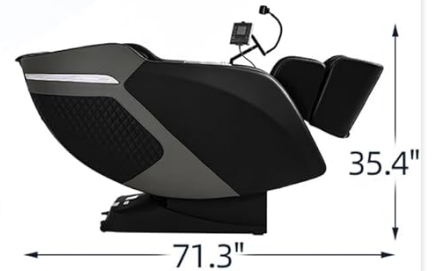

PRODUCT DIMENSION

One Box Delivery, Fully Assembled

G.W.: 160lbs
N.W.: 135lbs

Height Fits: 5.1ft-6.35ft
Weight Fits: Less than 350lbs

Image: A user relaxing in the massage chair, with visual cues indicating music playback through the built-in Bluetooth speakers.

SETUP

The VUYSUYVY Upgraded 4D Zero Gravity SL-Track Massage Chair, Model MZ-BT02, comes fully assembled and does not require any additional assembly. Please ensure you have adequate space for the chair, considering its dimensions and the space-saving recline feature.