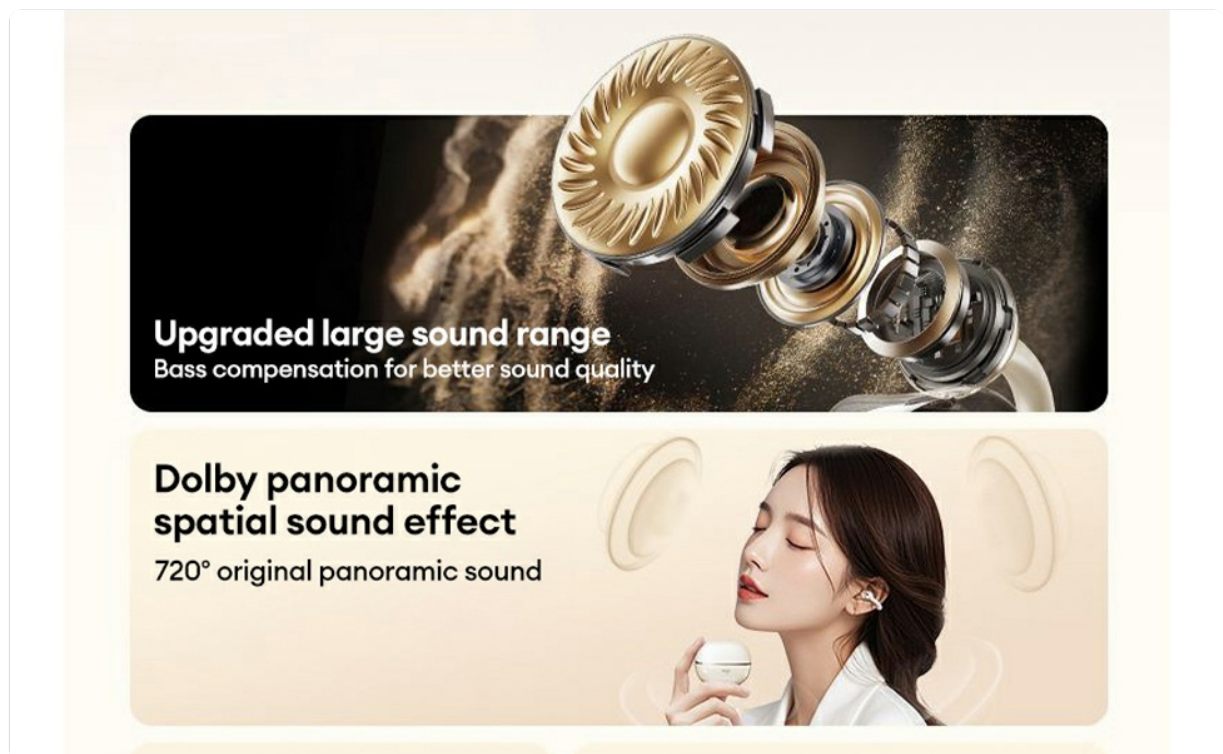

KEY FEATURES

Comfortable Open-Ear Fit

Weighing just 4.5g each, these earbuds feature a secure-clip design that is lighter and more breathable than traditional headphones. They fit snugly and are comfortable for extended wear, even with glasses. The open-ear design allows you to remain aware of your surroundings, making them perfect for outdoor activities.