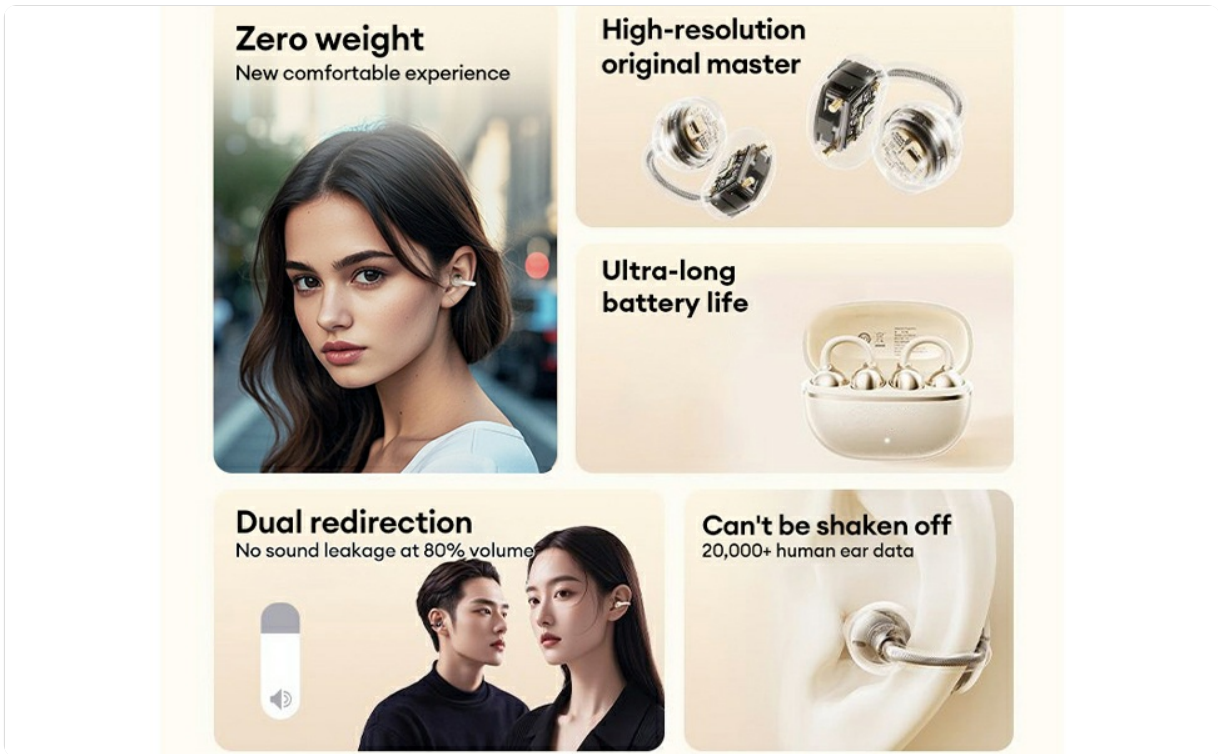

KEY FEATURES

Comfortable Open-Ear Fit

Weighing just 4.5g each, these earbuds feature a secure-clip design that is lighter and more breathable than traditional headphones. They fit snugly and are comfortable for extended wear, even with glasses. The open-ear design allows you to remain aware of your surroundings, making them perfect for outdoor activities.

Image: The Earclip C7 earbuds in various colors, emphasizing their clip-on design and all-day comfort.

Immersive Stereo Sound & Clear Calls

Experience enhanced clarity and a wider soundstage with professional digital audio tuning. The advanced directional audio ensures zero sound leakage, delivering deep bass, rich mids, and crisp highs for a truly immersive stereo experience. Equipped with ENC noise cancellation, the built-in microphone blocks up to 90% of background noise for crystal-clear calls, even in noisy environments.