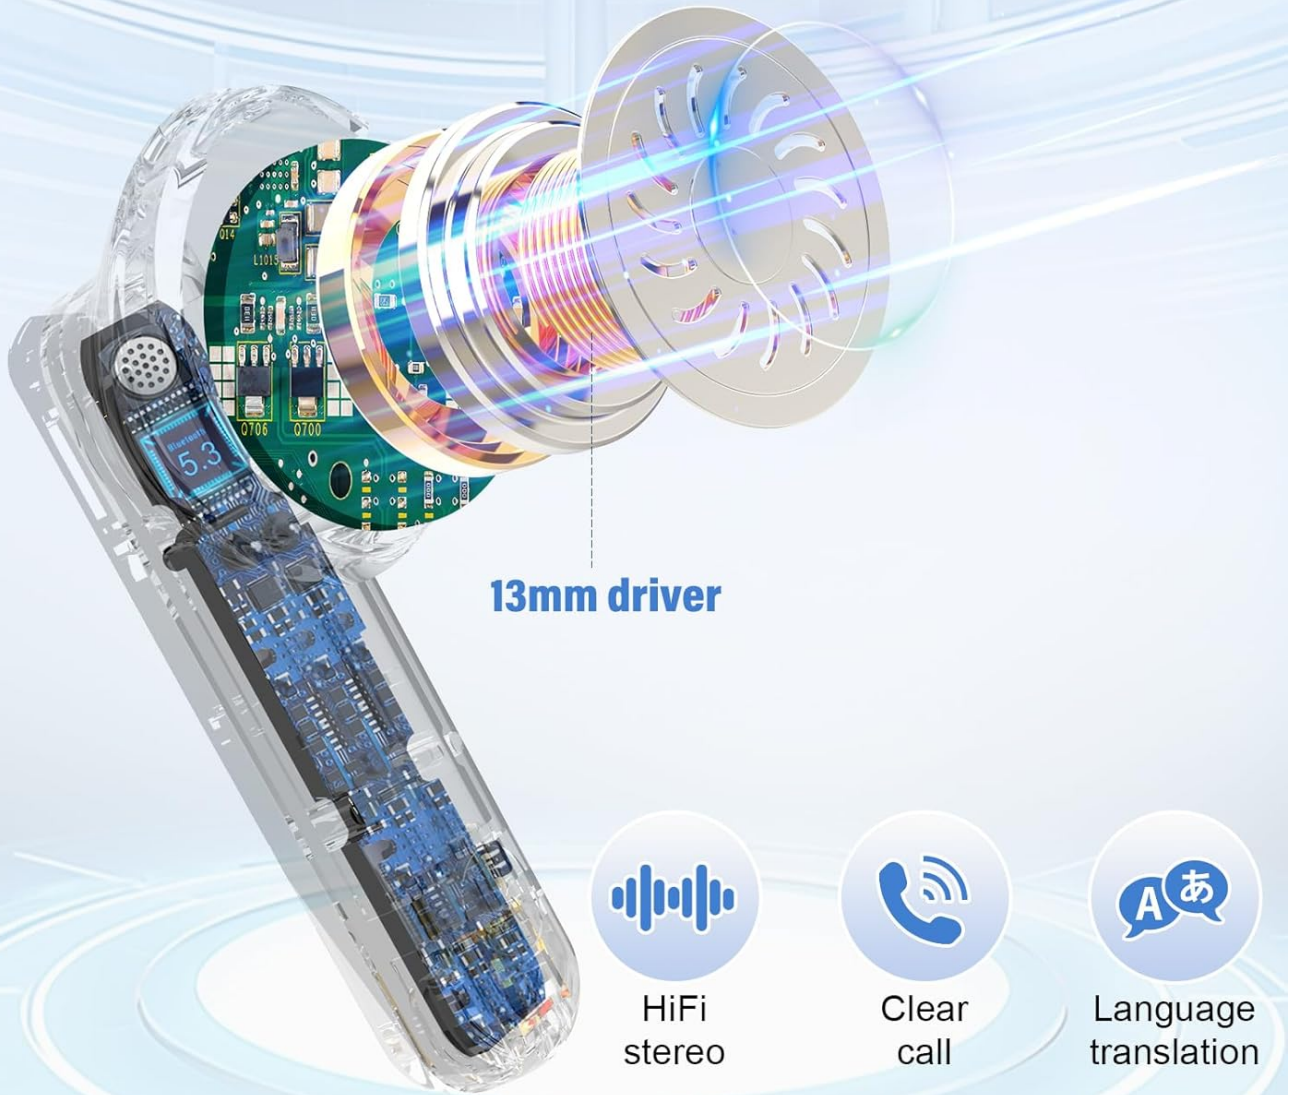

[Manuals.plus](#) /

› [SKIUDCT](#) /

› SKIUDCT BK01 AI Translation Earbuds User Manual

SKIUDCT BK01

SKIUDCT BK01 AI Translation Earbuds User Manual

Model: BK01

PRODUCT OVERVIEW

The SKIUDCT BK01 AI Translation Earbuds are designed to provide a versatile audio experience, combining real-time language translation with high-definition stereo sound for music and clear phone calls. These earbuds feature Bluetooth 5.4 connectivity, multiple translation modes, and an integrated AI chat function, supporting communication across 164 languages without requiring a subscription.

Key features include a 13mm Hi-Fi dynamic driver for immersive audio, ENC noise cancellation for clear calls, and a durable, waterproof design. The earbuds offer up to 8 hours of use on a single charge, extended to 48 hours with the charging case, which also features an LED power display.

Integrate music, calls and translation into one

It will meet your music, translation and calling needs

Image: Internal structure of the earbud, illustrating the 13mm driver and core functionalities.

BK01 AI Translation Earbuds