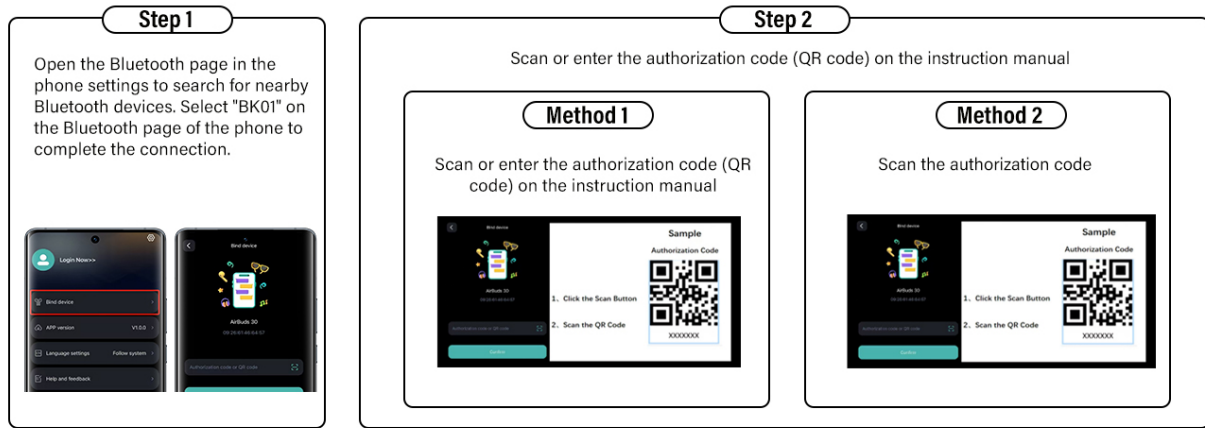

How to connect to the "Ear Dance" app

Step 1

Open the Bluetooth page in the phone settings to search for nearby Bluetooth devices. Select "BK01" on the Bluetooth page of the phone to complete the connection.

Step 2

Launch the "Ear Dance" app, Automatically connect the device

Image: Voice Notes mode for speech-to-text conversion.

5. Photo Translation Mode

Use your phone's camera through the app to translate text from images. This is useful for translating menus, signs, or documents when traveling. This mode supports 20 languages.

Note: The authorization code is valid forever. When you change your phone, you can still bind the earbuds as long as you re-enter the authorization code.

Image: Photo Translation mode for translating text from images.