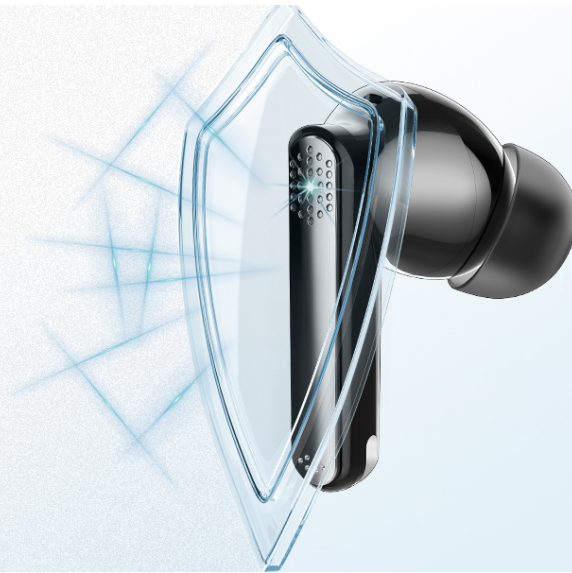

Image: IPX7 Waterproof feature.

ENC

Noise Reduction

Capture your voice clearly during calls
making communication easier

Image: Earbuds demonstrating waterproof capabilities.

Ear Tip Selection and Replacement

The earbuds come with three sizes of ear tips (S, M, L) to ensure a comfortable and secure fit. Choose the size that best fits your ears for optimal sound quality and wearing comfort.

- To replace ear tips, gently pull off the existing tip and push on the new one, ensuring it is securely attached.
- Regularly clean ear tips with a soft, dry cloth to remove earwax and debris.