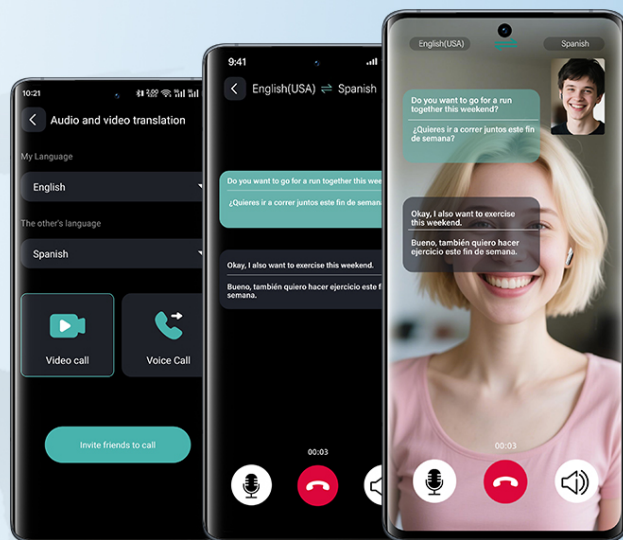

Audio and Video Call Translation

The earbuds facilitate real-time language conversion during audio and video calls, enabling seamless cross-lingual communication. This feature supports 164 languages and is ideal for international business or personal calls.

Newly Upgraded Voice and Video Call Technology

Image: Audio and Video Call Translation feature.

Audio and Video Call (Supports 164 languages)

Supports real-time translation for voice/video calls. One click to enable "barrier-free communication". Ideal for business talks with overseas clients or video chats with global family