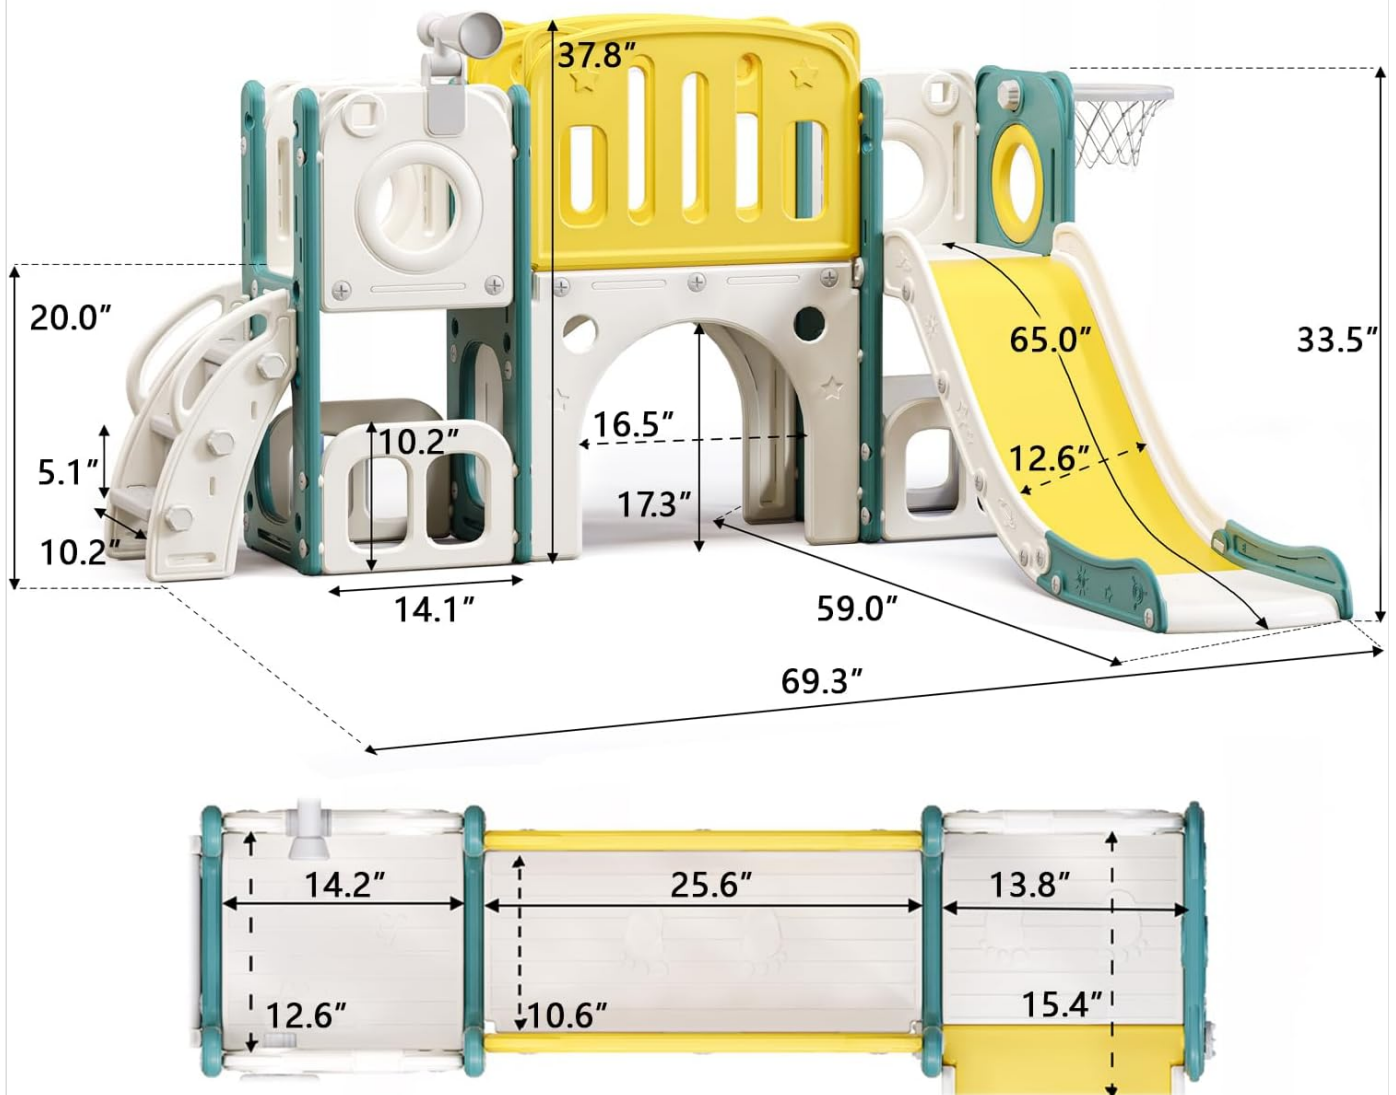

SPECIFICATIONS

- **Model:** climber 8in 1
- **Brand:** MOCUTEEN
- **Product Dimensions:** 69.3 x 59 x 33.5 inches (L x W x H)
- **Item Weight:** 41.2 pounds
- **Recommended Age:** 3 years and up
- **Material:** Heavy-duty PP plastic & powder-coated steel

PRODUCT DIMENSIONS

Image: Technical drawing illustrating the precise dimensions of the playset for planning placement.

WARRANTY AND SUPPORT

MOCUTEEN stands behind the quality of its products. For specific warranty details, please refer to the warranty card included with your purchase or visit the official MOCUTEEN website.