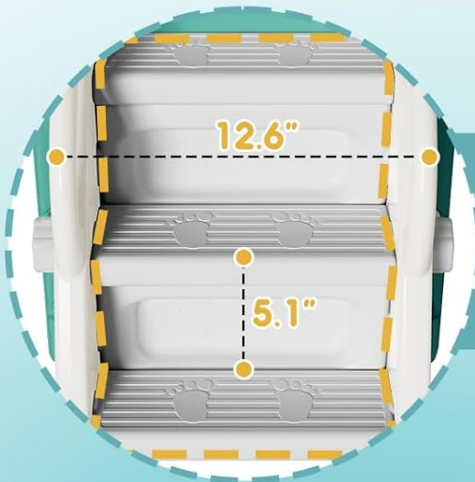

Safer Closed Steps

Image: Detail of the playset's steps and handrails, highlighting safety features like reasonable height and closed steps for secure climbing.

OPERATING INSTRUCTIONS

The MOCUTEEN 8-in-1 Playset offers multiple activity zones for children aged 3 years and up. Encourage imaginative play and physical activity.

- **Climber:** Children can use the steps and ramps to climb to the upper platforms. Ensure they use the handrails for support.
- **Slide:** Children should sit down at the top of the slide and slide feet-first. Ensure the landing area is clear.
- **Basketball Hoop:** Use the integrated hoop for throwing and catching practice with a soft, lightweight ball.
- **Telescope:** The rotating telescope allows children to engage in imaginative exploration.
- **Hiding/Tunnel Area:** The space beneath the main platform serves as a crawl-through tunnel or a hiding spot.
- **Storage:** Utilize the designated storage areas for toys or balls to keep the play area tidy.
- **Hole Drilling Game:** Engage with the interactive elements designed for fine motor skill development.