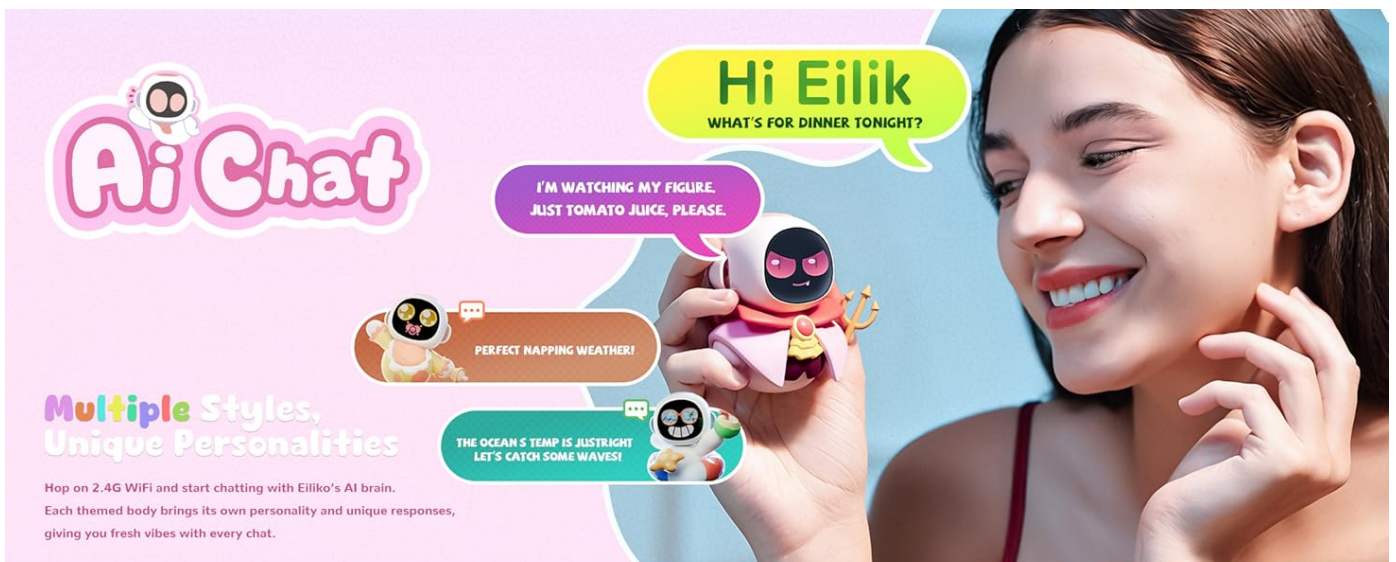

Image: Eiliko showing different emotional expressions on its LED screen, such as happy, angry, and playful.

### AI Brain & Voice Commands

Once connected to 2.4G Wi-Fi via the app, Eiliko's AI brain is activated, allowing for witty conversations and responses to voice commands. Eiliko is always tuned in, even offline, and can respond with delightful animations to built-in voice commands.

Image: A user interacting with Eiliko through AI chat, with Eiliko displaying conversational responses.