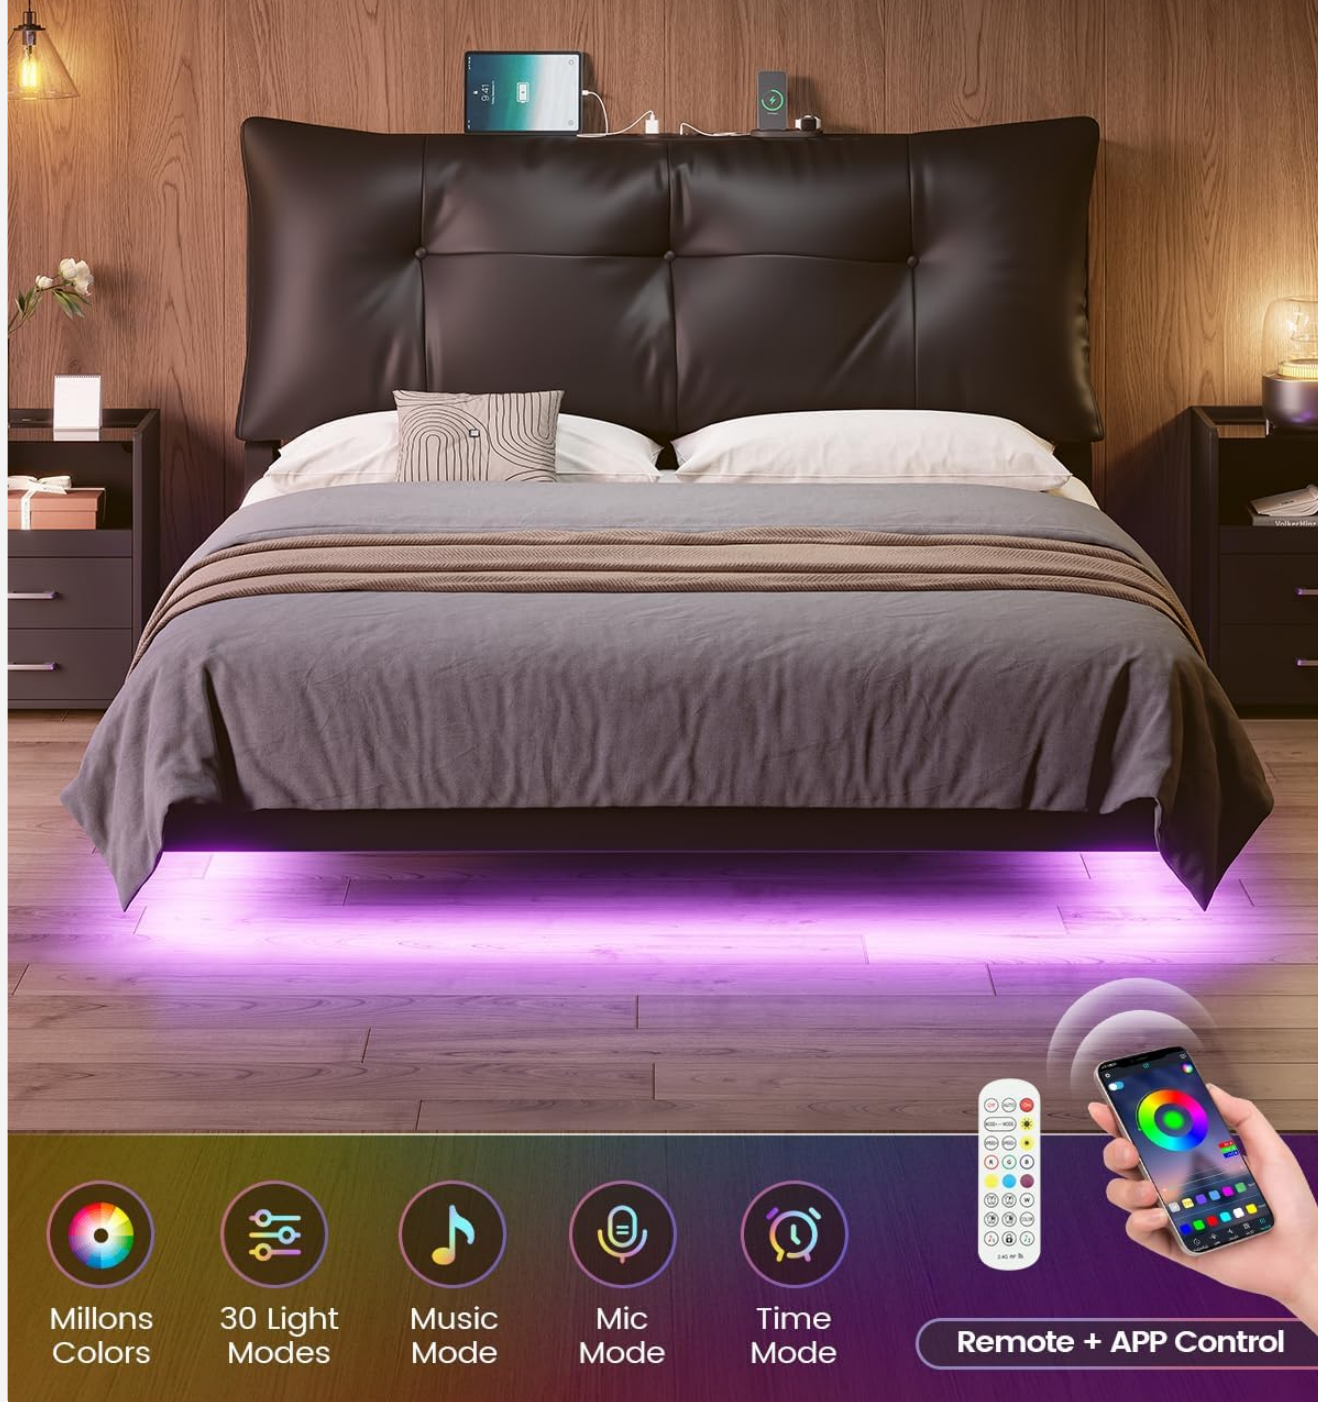

3.5 Integrated Charging Station

The queen bed frame includes a charging station with two USB ports, allowing convenient charging of electronic devices without leaving the bed. The headboard also features open shelves for storing items like phones, keeping them within easy reach.

Fantasy RGB LED Light Strip

Create a warm and romantic atmosphere

Image: A close-up of the built-in charging station on the headboard, showing a tablet, smartphone, and smartwatch charging via the integrated 2 AC outlets (120V/12A), 1 USB port (5V/2A), and 1 Type-C port (5V/3A).