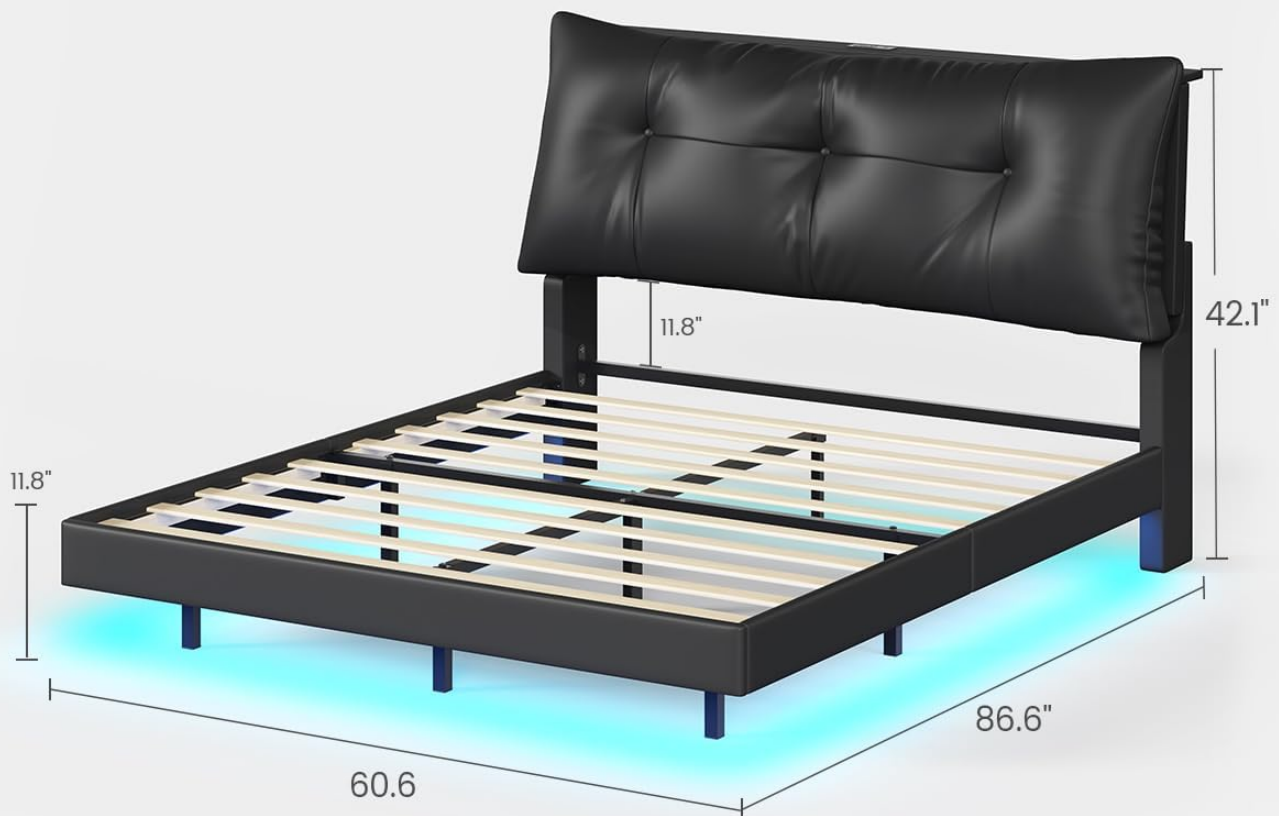

8. SPECIFICATIONS

Product size

Queen Size / 86.6" * 60.6" * 42.1"

Load capacity
1000lb

Image: A diagram illustrating the product dimensions for the Queen Size bed frame: 86.6"L x 60.6"W x 42.1"H, with a load capacity of 1000 lbs.