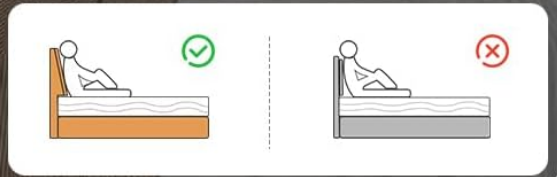

Built-in Charging Station

2 AC Outlets
120V / 12A

1 USB Port
5V / 2A

1 Type-C Port
5V / 3A

Image: A visual representation of the ergonomic headboard design, highlighting its 110-degree angle for optimal back support, contrasting it with a less comfortable vertical design.

3.3 Multi-function RGB LED Lighting

The bed frame is equipped with multi-function RGB LED light strips located on the storage bed and underneath the frame. These lights can be controlled via a mobile application or remote controller, allowing adjustment of brightness, colors, timer mode, and music synchronization without leaving the bed. The LED lighting enhances the bedroom's ambiance with a modern and technological aesthetic.