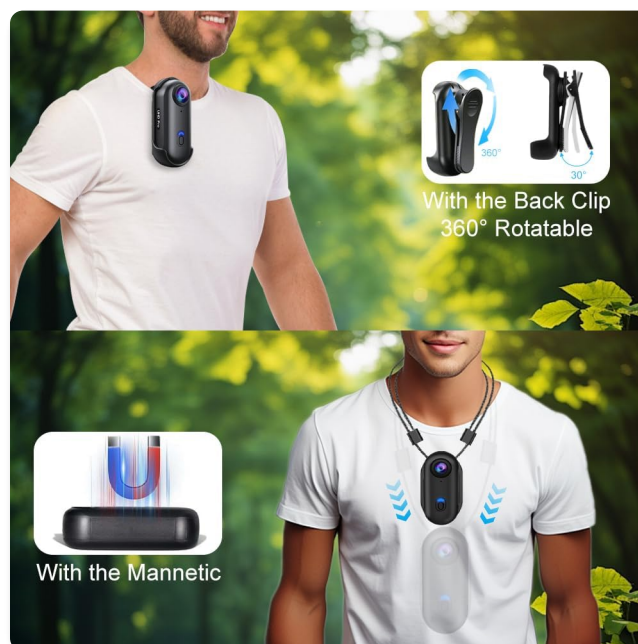

Figure 3.2: Diagram illustrating the camera being placed into its robust waterproof housing, suitable for depths up to 30 meters.

3.4 Mounting Options

The camera offers multiple installation methods, including a magnetic back clip, spring-loaded clip, and various kits for bikes and helmets. This allows for versatile placement to capture different perspectives.

Plusieurs méthodes d'installation

Figure 3.3: Visual guide to various mounting accessories and methods, including a magnetic lanyard, back clip, and bike/helmet mounts.

Figure 3.4: Demonstrates the magnetic back clip and its 360° rotatable feature for flexible positioning.