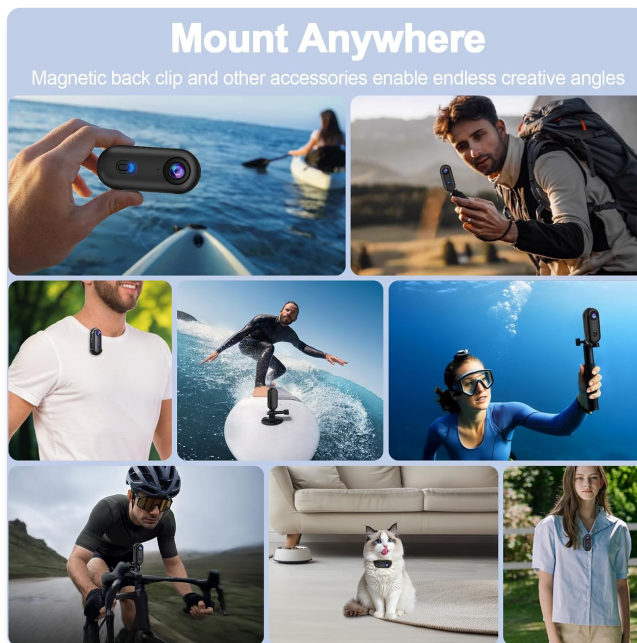

Figure 3.1: Illustration of the camera being charged via USB and showing support for MicroSDHC cards up to 256GB.

3.2 Inserting a MicroSD Card

The camera supports MicroSDHC flash memory cards. Insert a Class 10, UHS Speed Class 3, or Video Speed Class V60 MicroSD card (up to 256GB, not included) into the designated slot. Ensure the card is inserted correctly to avoid damage.

3.3 Using the Waterproof Case

For underwater activities or protection against harsh environments, place the camera inside the waterproof case. The case provides protection up to 30 meters (98 feet) depth.