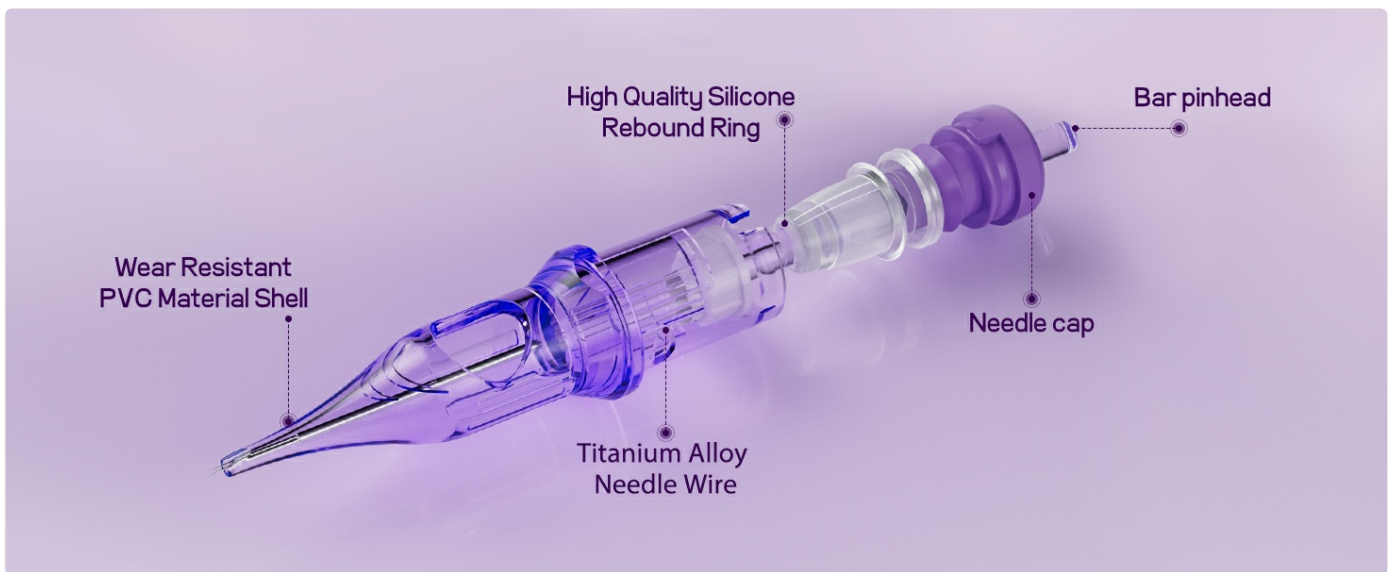

Model: 1001RL

INTRODUCTION

This manual provides essential information for the safe and effective use of MAST TATTOO Pro2 Titanium Tattoo Needles Cartridges, specifically the 1001RL Round Liner model. These disposable needle pins are designed for professional tattooing, offering precision and consistent performance.

The product comes in a purple box, clearly labeled 'MAST PRO2 Ti' with an image of the needle cartridge.

PRODUCT FEATURES

Premium Titanium Alloy Pins: Upgraded titanium alloy pins offer superior strength and flexibility for exceptionally smooth tattooing, ensuring consistent performance.

Compatible with all cartridge system grips and machines

Individually packaged

Come as a box of 20

Protects from Ink Backflow: A fully sealed membrane prevents ink backflow, while precision-sharpened titanium tattoo needles ensure reliable and clean color delivery.