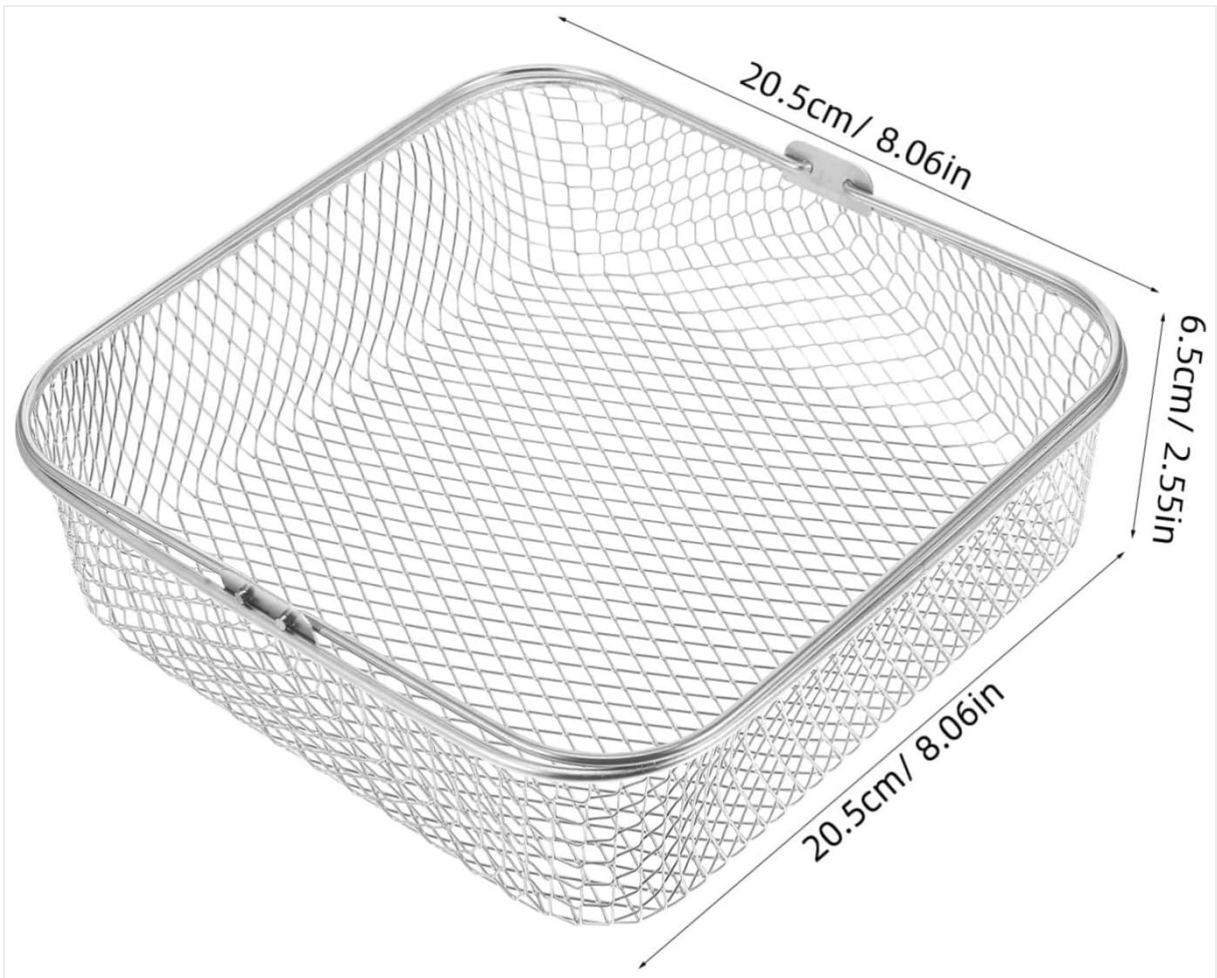

## INTRODUCTION

---

This manual provides essential information for the proper use and maintenance of your Zerodeko Square Air Fryer Basket. Designed as a replacement or accessory for various air fryers, this stainless steel basket facilitates efficient and even cooking of a variety of foods. Please read these instructions carefully before first use to ensure optimal performance and longevity of your product.

## PRODUCT OVERVIEW

---

The Zerodeko Square Air Fryer Basket is constructed from durable stainless steel, featuring a mesh design for optimal air circulation and a convenient handle for safe handling. It is designed to be a versatile accessory for your air frying needs.

**Figure 1:** The Zerodeko Square Air Fryer Basket, showcasing its mesh construction and integrated handle. This basket is designed for even heat distribution during air frying.

**Figure 2:** Detailed dimensions of the air fryer basket, measuring approximately 20.5 cm (8.06 inches) in length and width, and 6.5 cm (2.55 inches) in height. These measurements are crucial for ensuring compatibility with your air fryer.