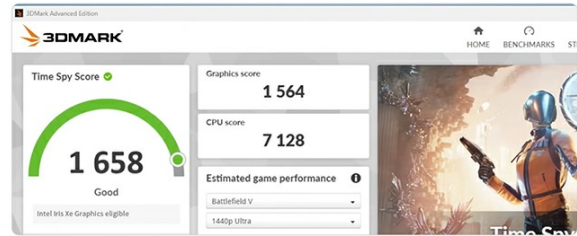

3DMARK Performance

1658

Intel Core i7-12700H

Intel Core i5-12600H

Image: Step-by-step guide for installing the N3 Mini PC using the VESA mount on the back of a monitor.

4. BIOS Settings

To access the BIOS settings, press the designated key (usually Del or F2) repeatedly during startup. Here you can configure various system options, including power-on wake-up settings.

Video: A demonstration of accessing and configuring BIOS settings on an ORIGIMAGIC Mini PC, including power-on wake-up options.

OPERATING INSTRUCTIONS

1. Initial Boot and OS Setup

The N3 Mini PC comes with Windows 11 Pro pre-installed. Follow the on-screen instructions to complete the initial operating system setup, including language, region, network connection, and user account creation.

2. Everyday Use

The N3 Mini PC is suitable for a wide range of applications, from office tasks and online learning to multimedia consumption and light gaming. Its powerful Intel Core i7-12700H processor and Iris Xe Graphics ensure smooth performance.