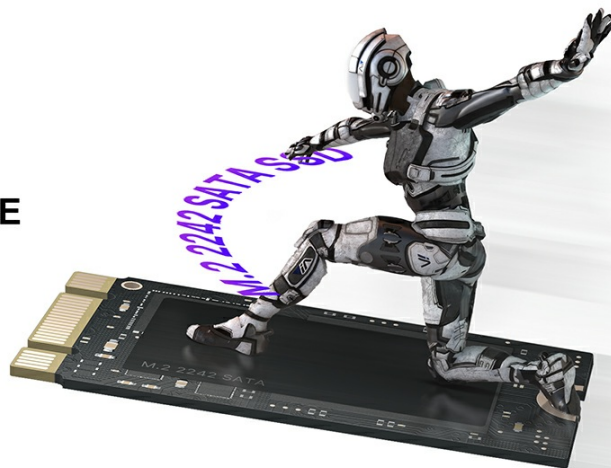

EXPANDABLE STORAGE

Expandable M.2 2242 SATA SSD

Image: The N3 Mini PC efficiently managing various applications simultaneously, including office software, YouTube, design tools, rendering, and video editing.