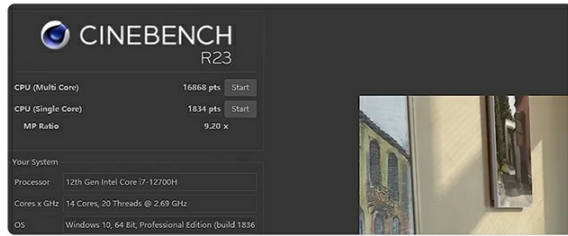

Cinebench 23 running score

16868

Intel Core i7-12700H

Intel Core i5-12600H