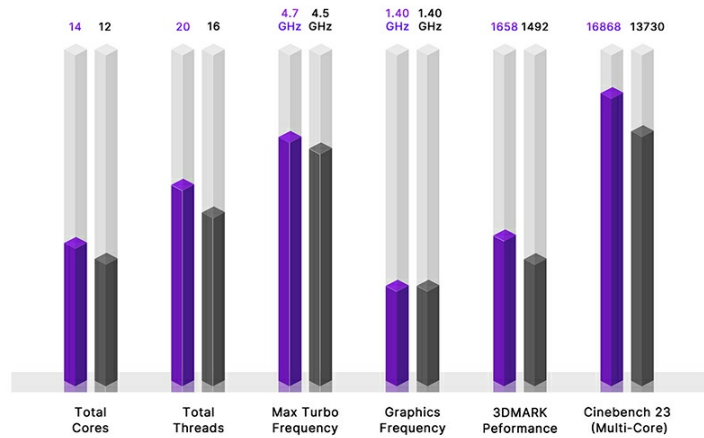

## CPU DATA COMPARISON

■ Intel Core i7-12700H ■ Intel Core i5-12600H

Image: Visual representation of the expandable M.2 SATA 2242 SSD slot for additional storage.

Video: A guide demonstrating how to replace or upgrade the memory and hard drive in the ORIGIMAGIC I7-12700H Mini PC.

Video: An internal structure overview of the ORIGIMAGIC N3 i7-12700H Mini PC, showing components and upgrade points.