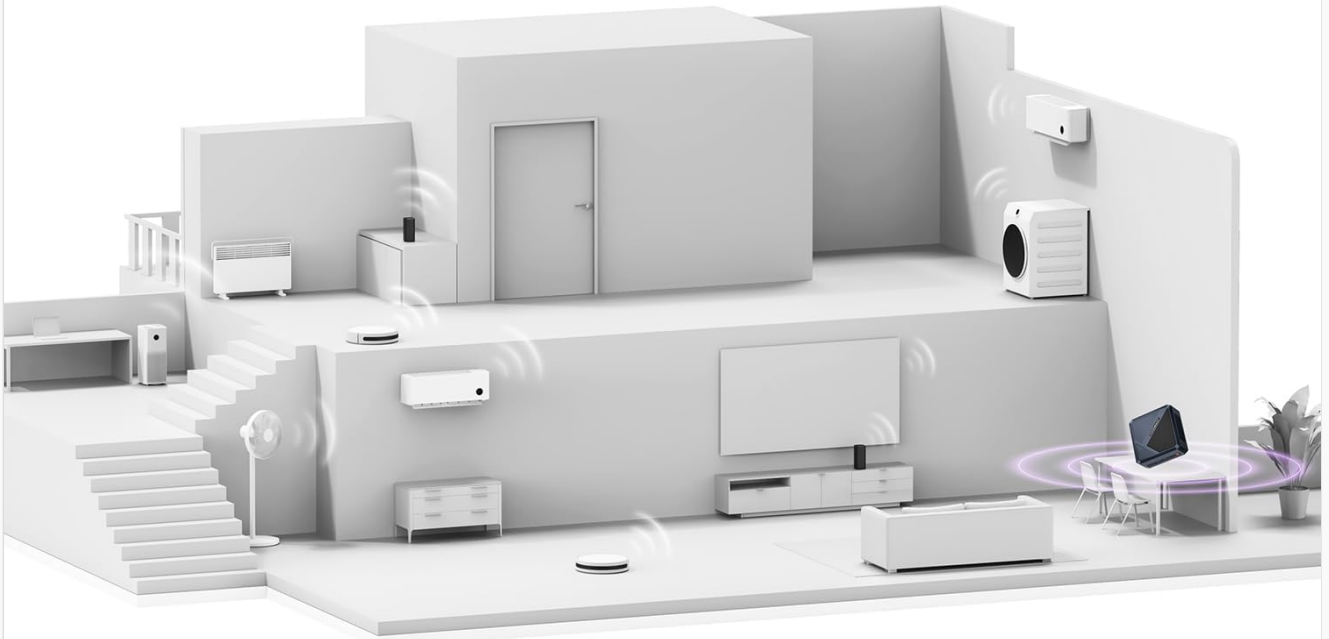

- 1x User manual

Powerful wireless connectivity

Wi-Fi6(802.11 a/b/g/n/ac/ax)2.4G/5.0G + Bluetooth:5.2

WiFi 6

Compared to WiFi 5, the WiFi 6 maximum transfer rate has been increased from 3.5Gbps of the former to 9.6Gbps, which is nearly three times the theoretical speed.

Bluetooth 5.2

Bluetooth 5.2 for faster, more stable connections with extended range and improved efficiency

Image: The contents of the ORIGIMAGIC N3 Mini PC box, including the mini PC, power adapter, VESA mount, HDMI cable, and user manual.

Video: An unboxing video demonstrating the contents of the ORIGIMAGIC N3 i7-12700H Mini PC package.

SETUP GUIDE

1. Connecting Peripherals

Connect your monitor(s), keyboard, mouse, and other necessary peripherals to the available ports on the N3 Mini PC. The device supports quad-screen display via 2x HDMI (4K@60Hz) and 2x Thunderbolt 4 (8K@60Hz) ports.