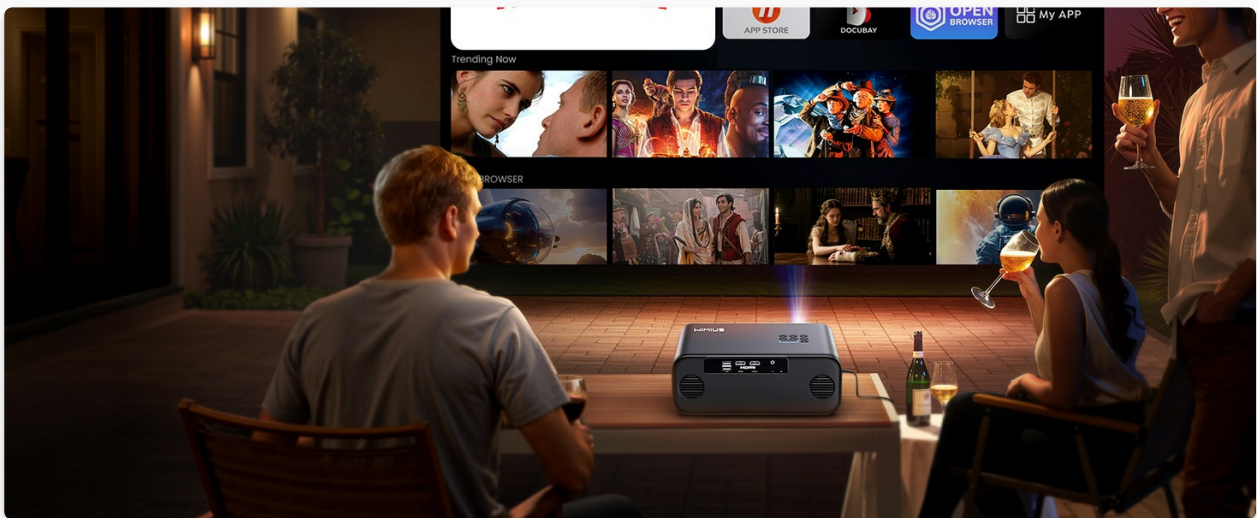

Révolutionnaires Expérience Home Cinéma

NETFLIX

YouTube

prime video

Contents of the WiMiUS P62 Pro package, including the projector, remote, and essential cables.

3. PRODUCT OVERVIEW AND KEY FEATURES

The WiMiUS P62 Pro is a versatile 4K-supported projector designed for a superior home cinema experience. Its key features include:

- **High Brightness:** 1400 ANSI lumens for clear images even in ambient light.
- **Native 1080P Resolution:** Supports 4K Ultra HD input for crisp visuals.

- **Smart OS with Official Apps:** Pre-installed Netflix, YouTube, Prime Video, Plex, and access to over 20,000 apps.
- **AI Intelligent Adjustment:** Automatic focus, keystone correction, obstacle avoidance, and screen alignment.
- **Dolby Audio:** Integrated dual 36W speakers with Dolby Audio for immersive sound.
- **Versatile Connectivity:** WiFi 6, Bluetooth 5.4 (bidirectional), HDMI (ARC & CEC), USB.
- **Portable Design:** Compact dimensions (25.7 x 20 x 10.3 cm) and lightweight (1.8 kg) for easy transport.
- **Eye Protection:** Utilizes diffuse reflection imaging technology to reduce eye strain.

The WiMiUS P62 Pro offers a revolutionary home cinema experience with integrated streaming apps like Netflix, YouTube, and Prime Video.

Experience exceptional audio quality with integrated Dolby Audio and powerful Hi-Fi speakers.

7.1 Integrated Streaming Applications

The projector comes with officially certified streaming applications pre-installed, providing direct access to a vast library of content:

- Netflix
- YouTube
- Prime Video
- Plex
- And more via the integrated App Store.