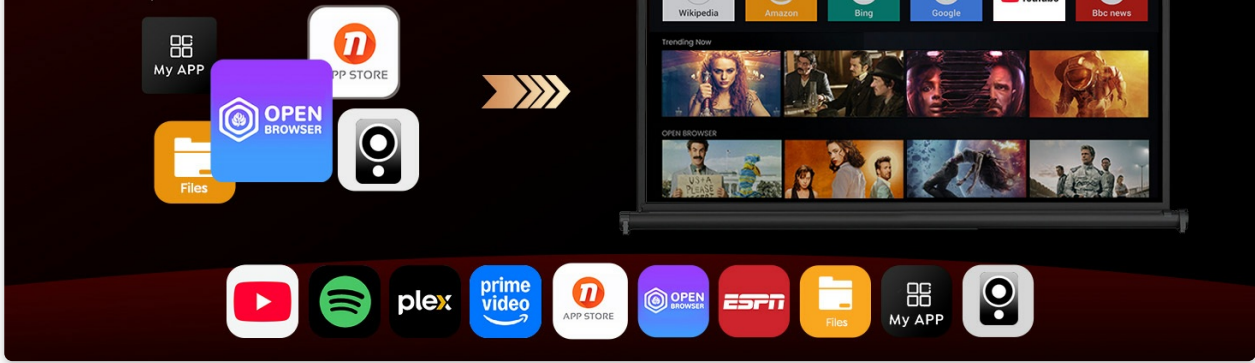

7.1 Integrated Streaming Applications

The projector comes with officially certified streaming applications pre-installed, providing direct access to a vast library of content:

- Netflix
- YouTube
- Prime Video
- Plex
- And more via the integrated App Store.

Explore more applications through the integrated App Store.

7.2 AI-Powered Image Adjustment

The projector utilizes advanced AI algorithms for automatic image optimization:

- **Auto Focus:** Automatically adjusts the image sharpness.
- **Auto Keystone Correction:** Corrects distorted images to a perfect rectangle.
- **Intelligent Obstacle Avoidance:** Detects and adjusts the projection to avoid objects in the path.
- **Automatic Screen Alignment:** Optimizes the image to fit the projection surface.

AI-optimized intelligent configuration ensures the best image quality wherever you are.

7.3 Web Browsing

Navigate the internet directly on your projector using the integrated web browser. This allows you to access websites, news, and online content without needing an external computer.

NAVIGUEZ SUR LE WEB AVEC LA NAVIGATION

Plus qu'un mini projecteur de cinéma: C'est votre hub intelligent portable! Naviguez facilement sur Internet, suivez l'actualité, faites des achats en ligne ou explorez vos sites web préférés grâce au navigateur intégré. Le tout sur grand écran, sans ordinateur portable!