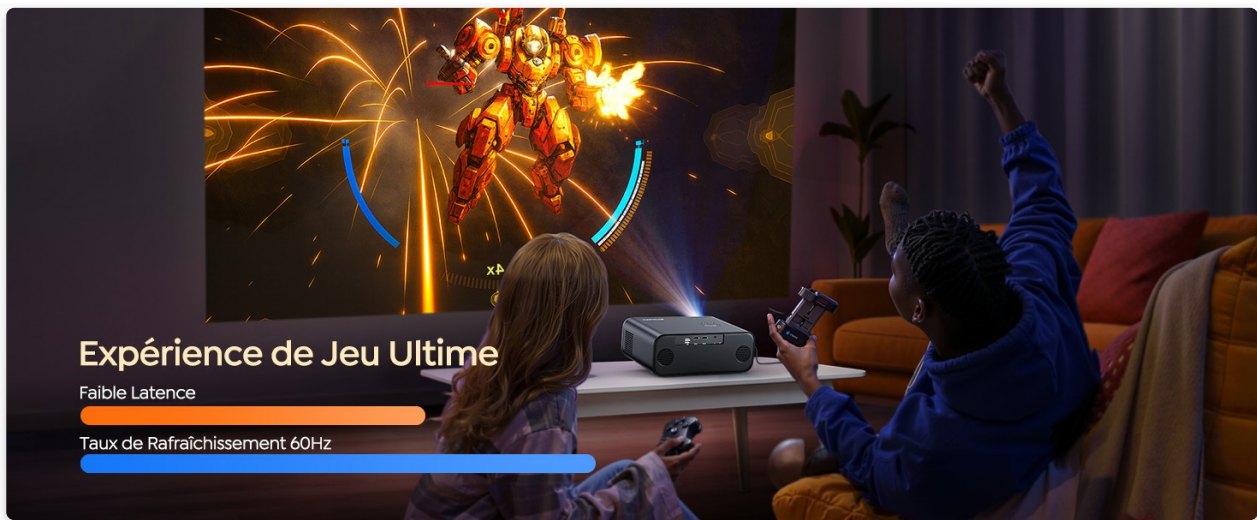

Enjoy an ultimate gaming experience with low latency and a 60Hz refresh rate.