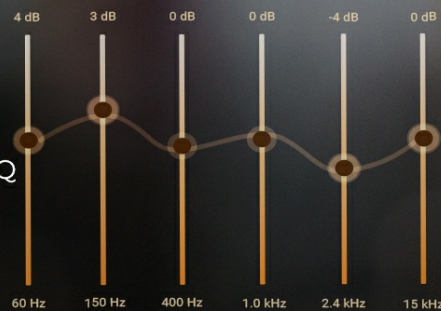

3 EQ Mode

Switch between multiple EQ modes to customize your audio experience based on your music preference