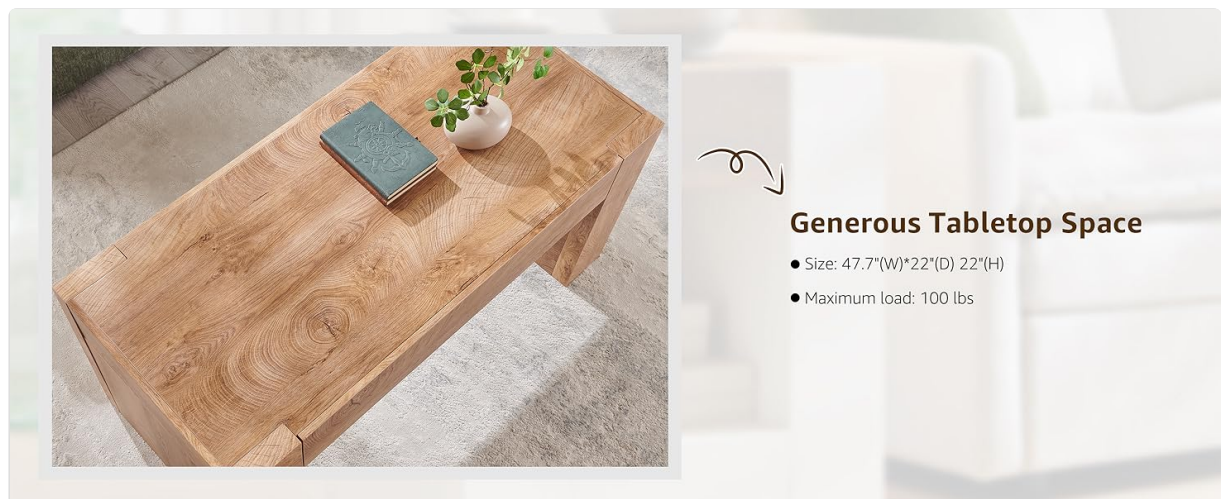

The hidden drawer provides ample space for organizing remotes, magazines, and other small items, keeping your living area tidy.

Weight Capacity:

The tabletop is designed to support a maximum load of **100 lbs**. The hidden drawer has a maximum weight capacity of **25 lbs**. Do not exceed these limits to ensure the stability and longevity of the table.