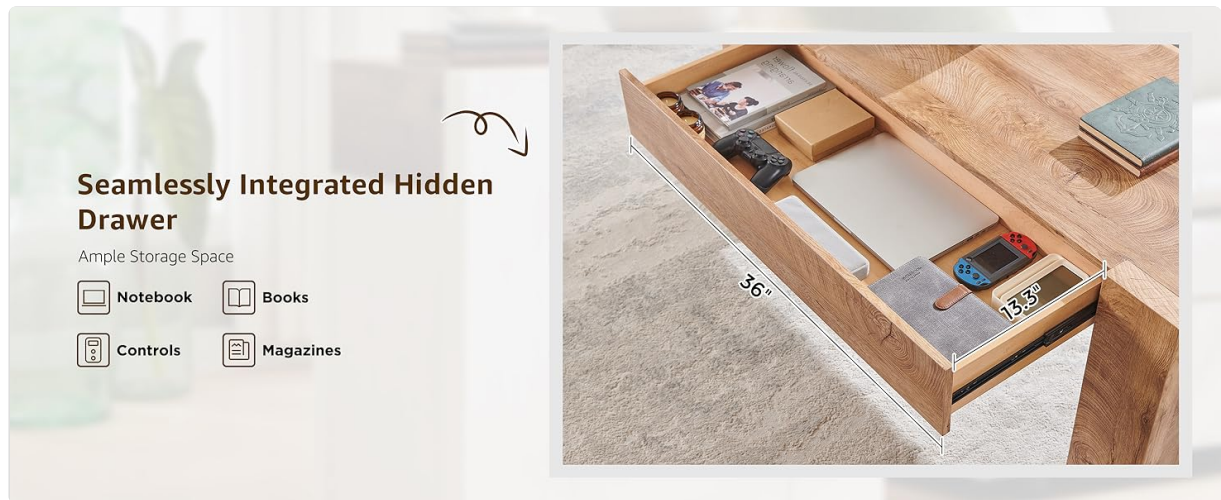

Assembly Guide. Do not overtighten screws unless specified.

4. **Secure Connections:** Ensure all connections are firm and stable once assembly is complete.

Detailed dimensions of the coffee table, including the 5.7-inch thickened desktop for enhanced durability.

OPERATING INSTRUCTIONS

Hidden Storage Drawer:

The coffee table features a seamlessly integrated hidden drawer for convenient storage. To open, gently pull the drawer from the side. To close, push the drawer back into place. The soft-close drawer slides ensure smooth and quiet operation.