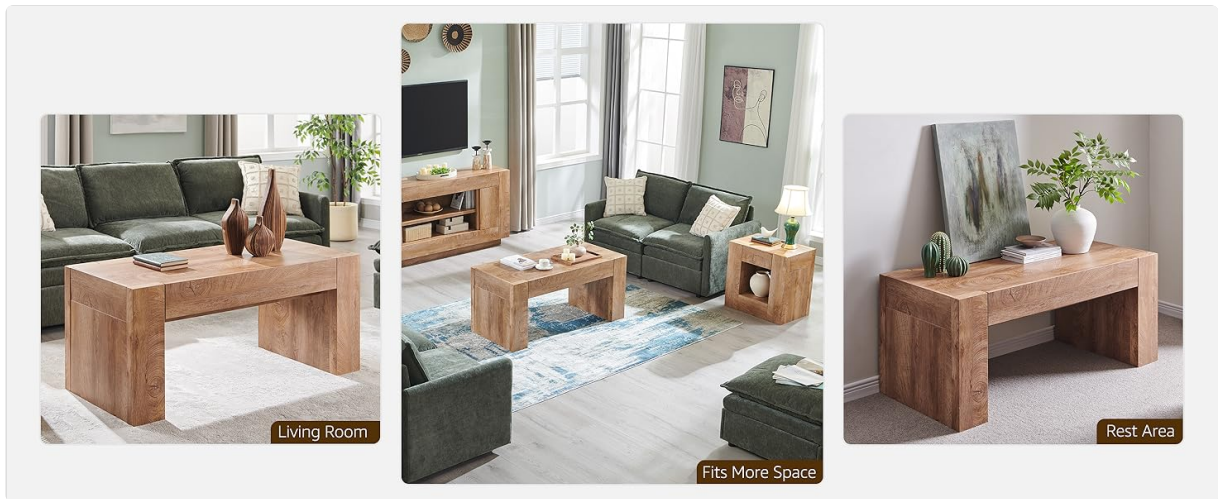

- **Stability:** Periodically check and tighten all hardware connections to ensure the table remains stable.

The table is constructed from P2 grade panels, which are easy to clean with a damp cloth.

TROUBLESHOOTING

If you encounter any issues with your OKD coffee table, please consider the following common solutions:

- **Wobbling:** Ensure the table is placed on a level surface. Check all assembly hardware and tighten any loose screws.
- **Drawer not sliding smoothly:** Verify that the drawer slides are correctly installed and free from obstructions. Ensure the drawer is not overloaded.
- **Missing parts:** If any parts were missing upon delivery, please contact customer support immediately with your product information.

For persistent issues, refer to the original assembly guide or contact OKD customer support.

SPECIFICATIONS