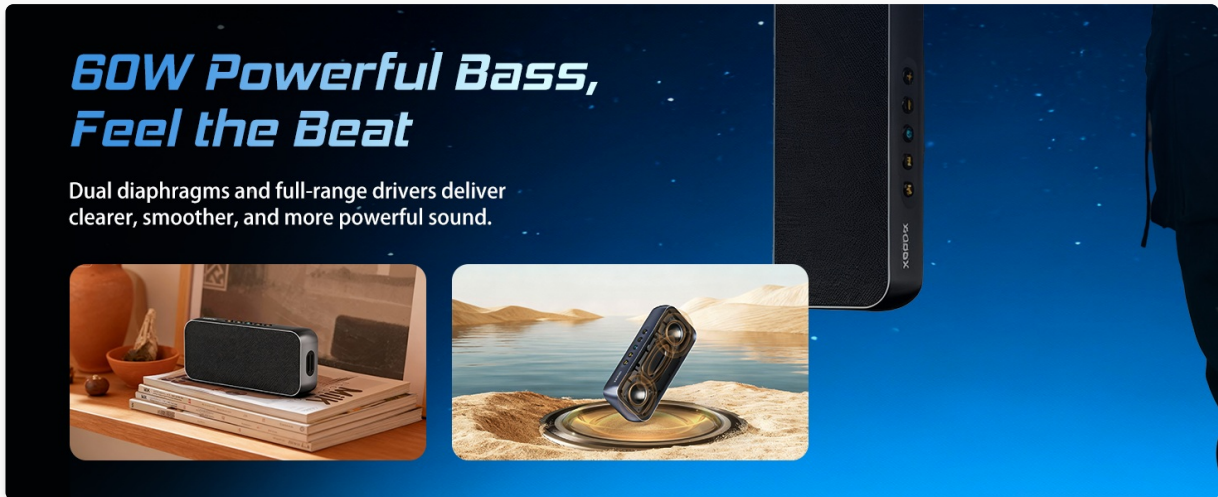

Image: The xdobo Luxe speaker positioned outdoors near water, illustrating its waterproof and durable design.

Battery Care

To prolong battery life, avoid fully discharging the speaker frequently. Charge it regularly, even if not in use for extended periods.