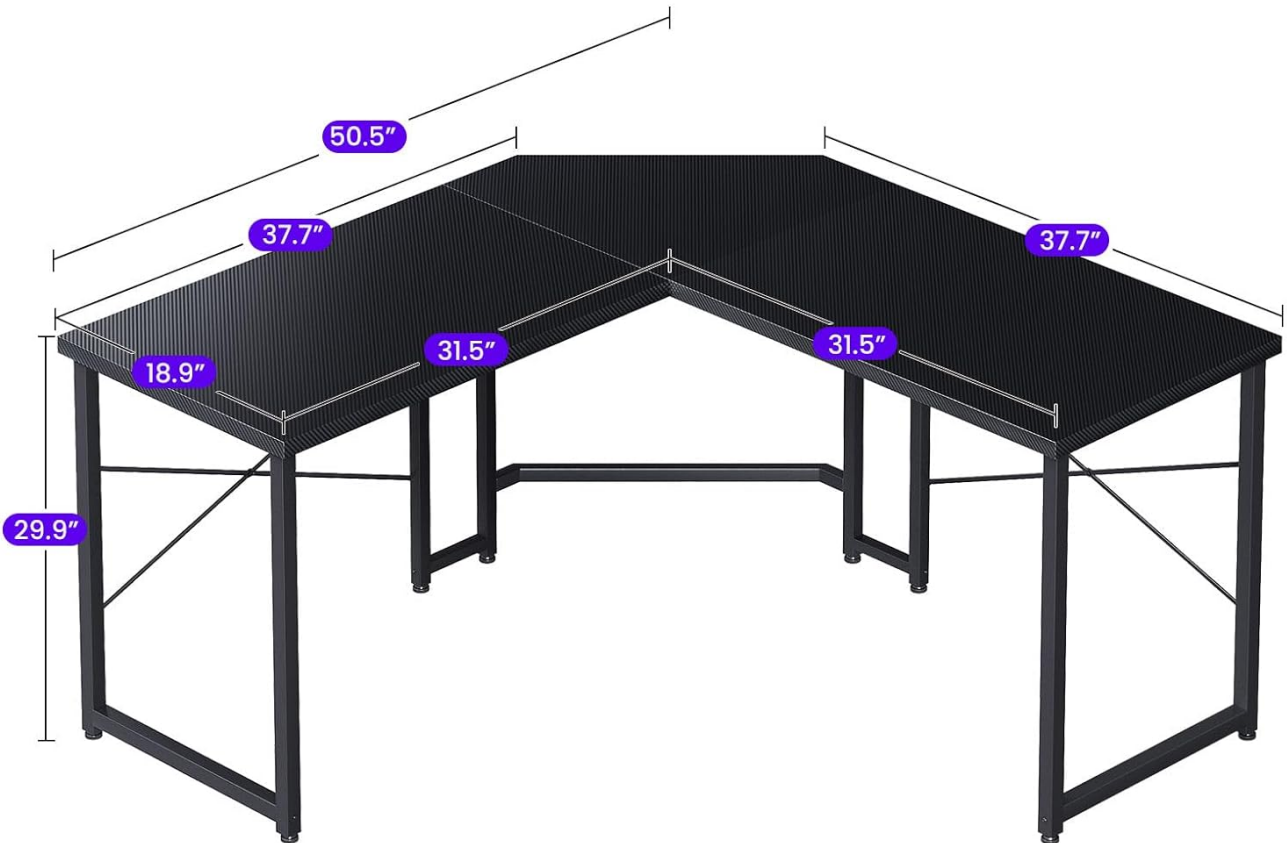

SPECIFICATIONS

Detailed specifications for the Casaottima L Shaped Gaming Desk:

Product Dimensions

Image: A detailed diagram illustrating the dimensions of the L-shaped desk, crucial for planning your space.

Feature	Detail
Brand	Casaottima
Product Dimensions	18.9"D x 50.39"W x 29.72"H
Color	Classic Carbon Fiber Pattern
Style	Modern
Base Material	Metal

Top Material Type	Engineered Wood
Finish Type	Powder Coated
Special Feature	L shaped
Recommended Uses	Gaming
Mounting Type	Corner Mount
Model Number	B02030901014
Model Name	Computer desk
UPC	850076715144
Item Weight	36.3 Pounds
Tabletop Thickness	1 Inches
Required Assembly	Yes
Includes All Assembly Tools	Yes