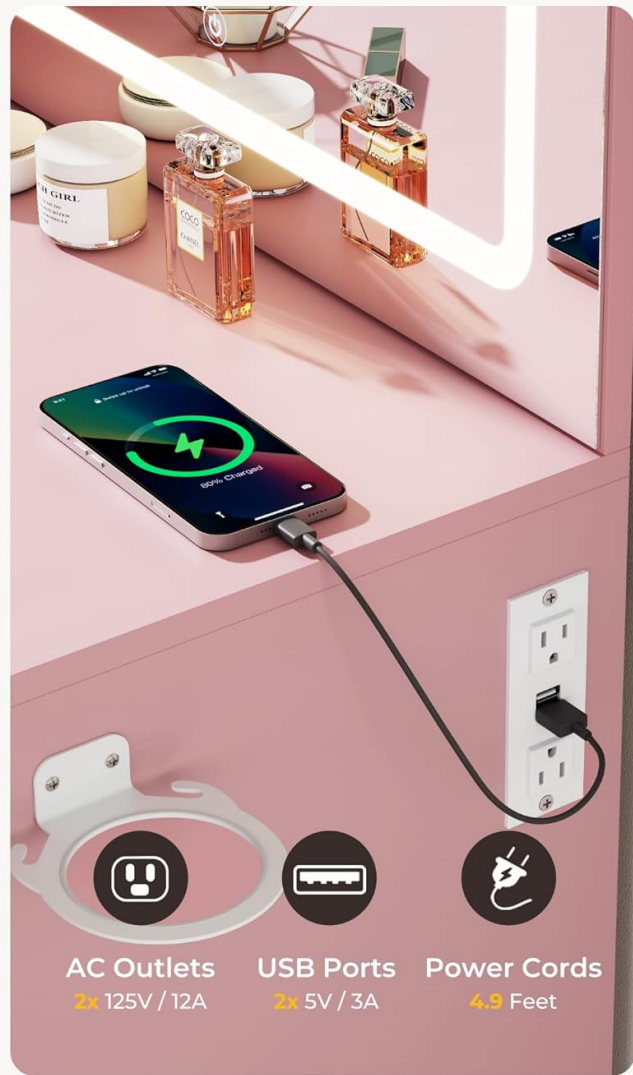

Integrated Charging Station & Hair Dryer Holder

For added convenience, the vanity includes a built-in charging station and a dedicated hair dryer holder.

- **Charging Station:** Equipped with 2 standard power outlets (125V/12A) and 2 USB ports (5V/3A) for powering styling tools and charging mobile devices.
- **Hair Dryer Holder:** A circular holder designed to keep your hair dryer accessible and organized.

Otterease

01 Built-in
Charging Station

02 Convenient
Hair Dryer Rack

AC Outlets
2x 125V / 12A

USB Ports
2x 5V / 3A

Power Cords
4.9 Feet

Figure 5: Charging Station and Hair Dryer Holder. These features provide convenient access to power and storage for styling tools.