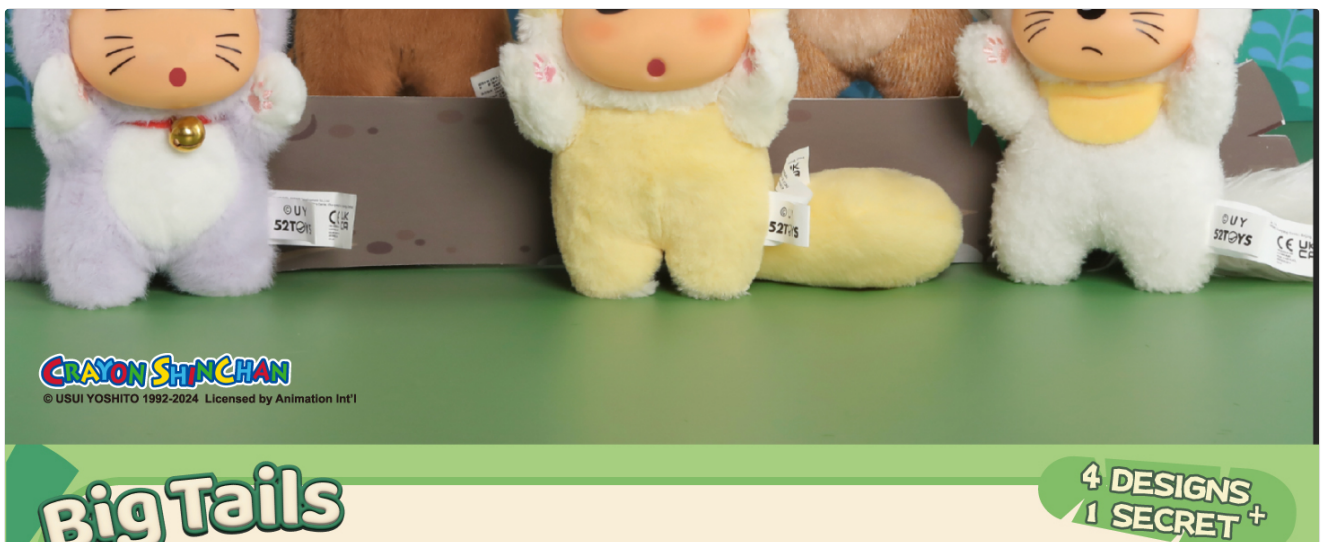

1. PRODUCT OVERVIEW

The 52TOYS Crayon Shin-chan Big Tails Series Vinyl Doll is a collectible action figure featuring characters from Crayon Shin-chan. Each doll is approximately 5.91 inches tall, crafted with a soft and elastic vinyl face and plush body for a gentle tactile experience. These figures include movable joints, allowing for various dynamic poses. This series is designed for display and collection.

The collection includes 4 regular designs and 1 secret edition. The characters are Pal Wolf, Sleepy Cat, Funny Monkey, Puppy, and Firefox (Secret).

2. BLIND BOX GAME RULES

The Crayon Shin-chan Big Tails Series is sold in blind boxes. Each box contains one figure, and the specific character inside is unknown until the box is opened. A full set contains 8 boxes, ensuring no repetition of the regular designs. There is a chance to win a secret edition figure.

3. PRODUCT DIMENSIONS

Each figure in the Big Tails Series is approximately 5.91 inches (15 cm) tall. The packaging box dimensions are approximately 7.09 inches (Height) x 3.94 inches (Width) x 4.72 inches (Length).

Image: Diagram illustrating the approximate height of the figure (5.91 inches) compared to an iPhone X, and the dimensions of the product box.

4. COLLECTION DETAILS

The series features five distinct characters, including one secret edition. Each regular character has a rarity of 1/4,