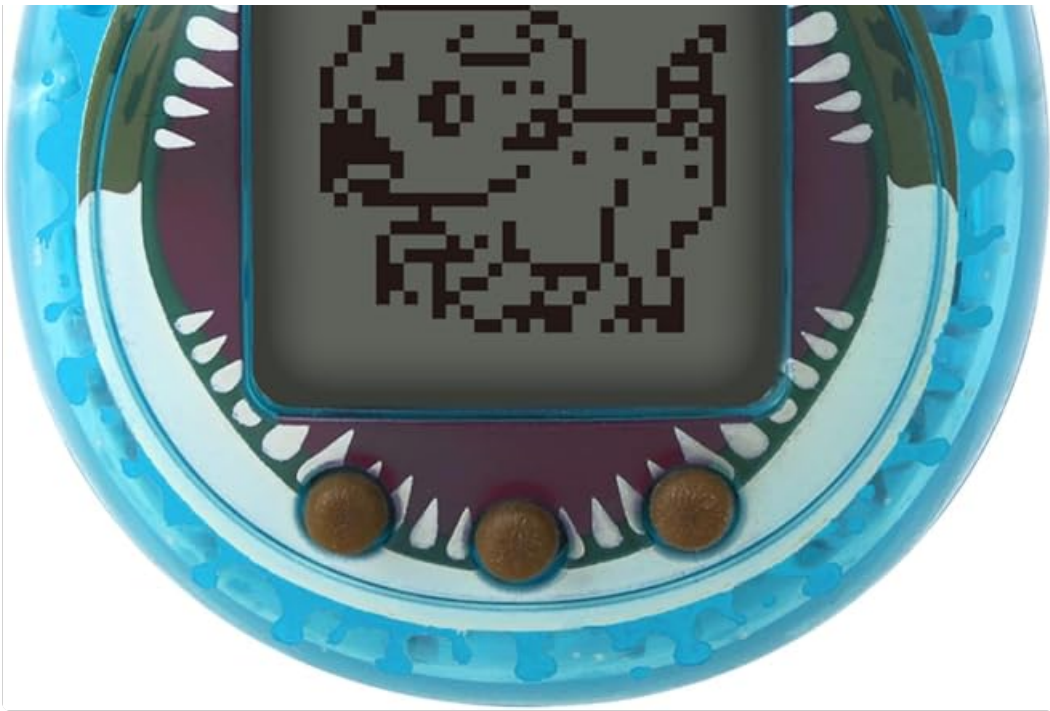

INTRODUCTION

The Tamagotchi Nano x Jurassic World Rebirth is a compact virtual pet device that allows users to raise and care for dinosaurs inspired by the Jurassic World Rebirth movie. This manual provides essential information for setting up, operating, and maintaining your device, along with details on gameplay and features.

Image: Front view of the Tamagotchi Nano x Jurassic World Rebirth Mosasaurus device, featuring a blue translucent shell with a shark-like mouth design and a pixelated dinosaur on the screen.

SAFETY INFORMATION

1. **Battery Installation:** The device comes with one nonstandard battery pre-installed. If replacement is needed, refer to the back of the device for battery compartment access.
2. **Initial Activation:** Upon first use or after battery replacement, the device will display an egg. This egg will hatch into your first dinosaur.
3. **Time Setting:** Use the buttons to set the current time. Accurate timekeeping is important for the dinosaur's growth and event schedule.

Image: The Tamagotchi Nano x Jurassic World Rebirth Mosasaurus device attached to a silver ball chain, ready for portability.

OPERATING INSTRUCTIONS

Your primary goal is to raise your dinosaur and keep it happy and healthy. The device features three buttons for interaction.