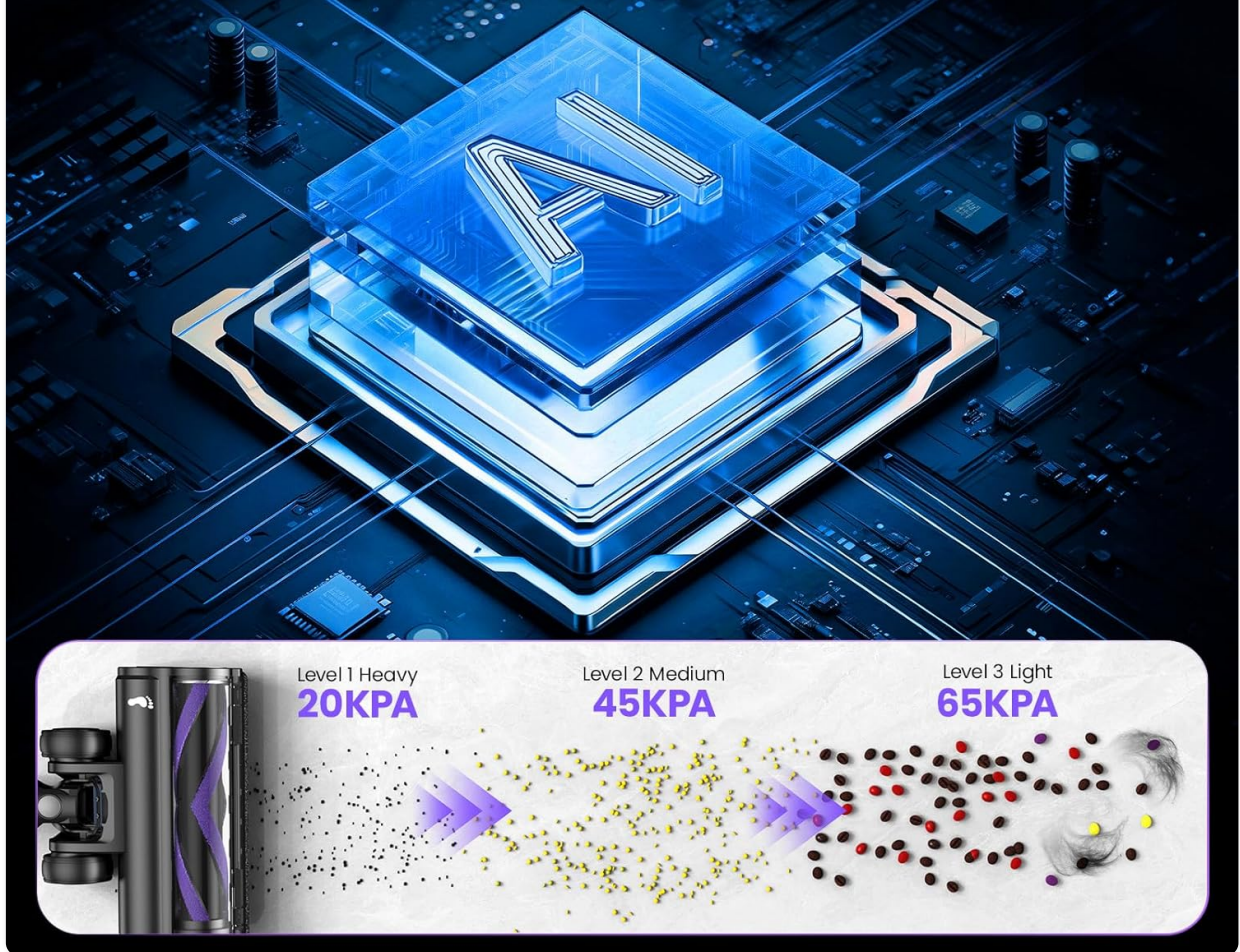

Figure 1: Airpher K25 Cordless Vacuum Cleaner and Included Accessories

The Airpher K25 is a versatile and powerful cleaning solution designed for various surfaces, including carpets, hardwood floors, and tiles. Its advanced features, such as AI auto-suction and a dual-motor system, ensure thorough cleaning performance.

The AI-powered chip automatically senses debris size and boosts suction by 30% in just 0.2 seconds for optimal performance and battery efficiency.

AI-Powered Auto-Adjusting Chip-Driven Suction

Detects debris size (crumbs → pet hair)
→ auto-boosts 30% suction in 0.2s