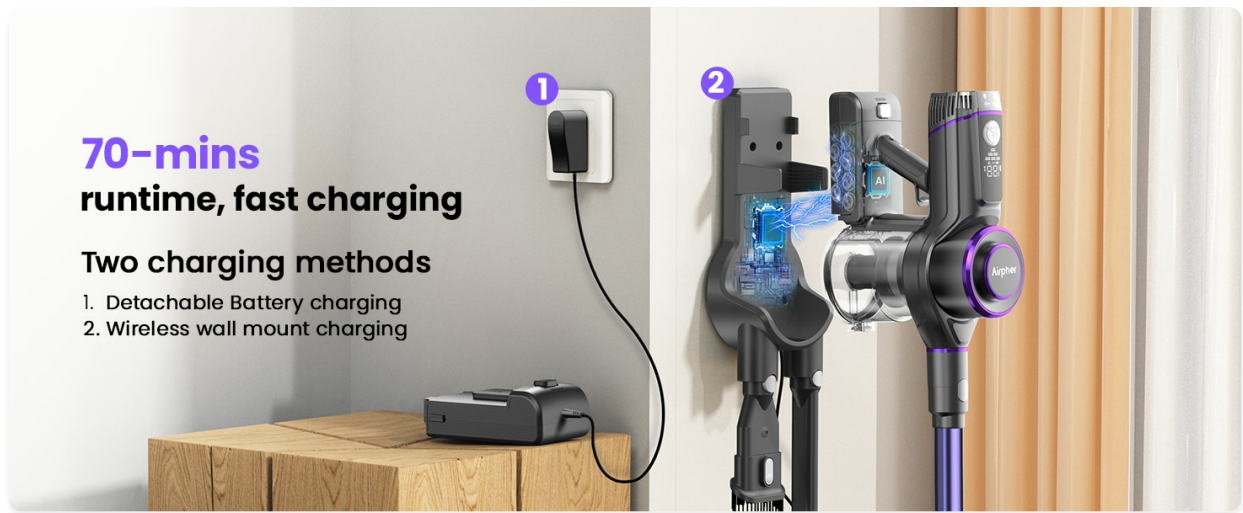

Figure 7: One-click empty feature for convenient dustbin disposal.

2. Filter Cleaning and Replacement

The vacuum utilizes a dual HEPA filtration system, trapping up to 99.97% of fine dust. The outer HEPA filter can be removed in 1 second for easy cleaning. The integrated Filter Cone Cyclone System separates large debris from fine particles, reducing clogging and extending the HEPA filter's lifespan by up to 2 times.