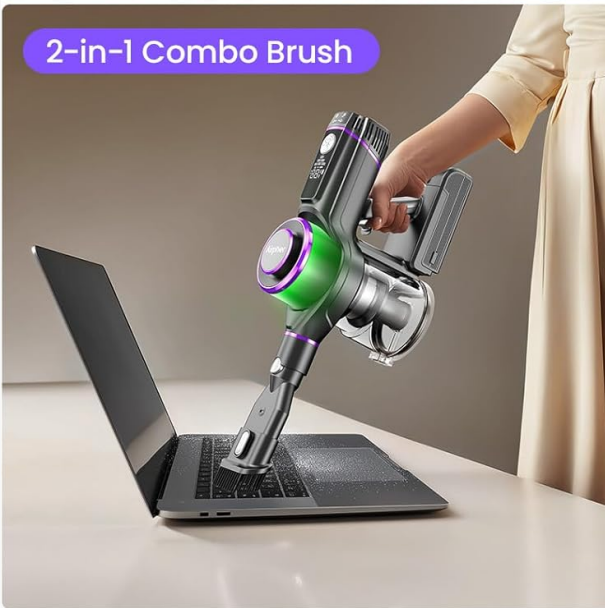

Figure 1: Airpher K25 Cordless Vacuum Cleaner and Included Accessories

The Airpher K25 is a versatile and powerful cleaning solution designed for various surfaces, including carpets, hardwood floors, and tiles. Its advanced features, such as AI auto-suction and a dual-motor system, ensure thorough cleaning performance.

The AI-powered chip automatically senses debris size and boosts suction by 30% in just 0.2 seconds for optimal performance and battery efficiency.

AI-Powered Auto-Adjusting Chip-Driven Suction

Detects debris size (crumbs → pet hair)
→ auto-boosts 30% suction in 0.2s

Figure 4: AI-powered auto-adjusting suction adapts to different debris types.

2. Using Attachments

The Airpher K25 comes with a 3-in-1 tool kit for versatile cleaning:

- **V-Shaped Anti-Tangle Floor Brush:** Ideal for all floor types, especially hardwood and carpets, minimizing hair wrap.
- **2-in-1 Dusting Brush:** For cleaning delicate surfaces, upholstery, and car interiors.
- **Crevice Tool:** For reaching tight corners, edges, and narrow gaps.

These attachments can be connected directly to the main body for handheld use or to the extension rod for extended reach.

3-in-1 Versatile Brush Set

Master Every Surface in Your Home

2-in-1 Combo Brush

Slim Crevice Tool