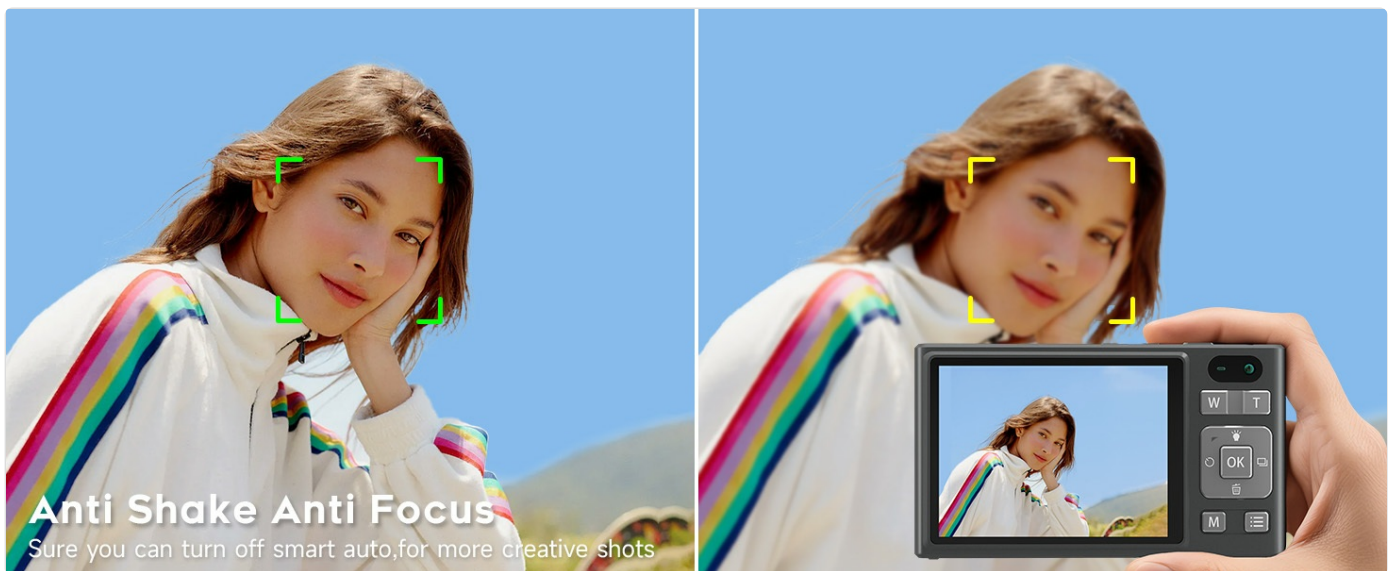

Image: The camera's innovative dual camera for selfies and group photos.

5.5. Anti-Shake Feature

The camera incorporates an anti-shake feature to help stabilize your photos and videos, reducing blur caused by camera movement. This feature can be toggled on or off in the settings menu.

Image: Examples of the camera's various photo filters.

5.7. Advanced Settings

For more control over your photography, the camera offers advanced settings such as ISO, White Balance (AWB), Sharpness, and Metering Mode. These settings allow you to fine-tune your images for different lighting conditions and artistic preferences.