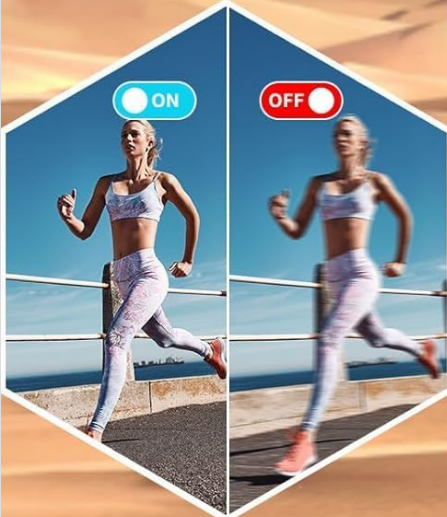

Image: The camera's versatility as a webcam for various online activities.

6. MEDIA INTEGRATION

6.1. Product Images

Below are additional views of the Forc Digital Camera, highlighting its design and features.

Image: Front and back view of the Forc 4K Digital Camera.

Selectable Resolution

Image: The camera in use during outdoor activities, showcasing different color effects.

We focus on clarity, yet our features exceed one frame.

Autofocus

Continuous Shooting

Time Watermark

Anti-Shake

Flash light

Looping Recording

Image: Overview of the camera's core features for enhanced photography and videography.

6.2. Official Product Video