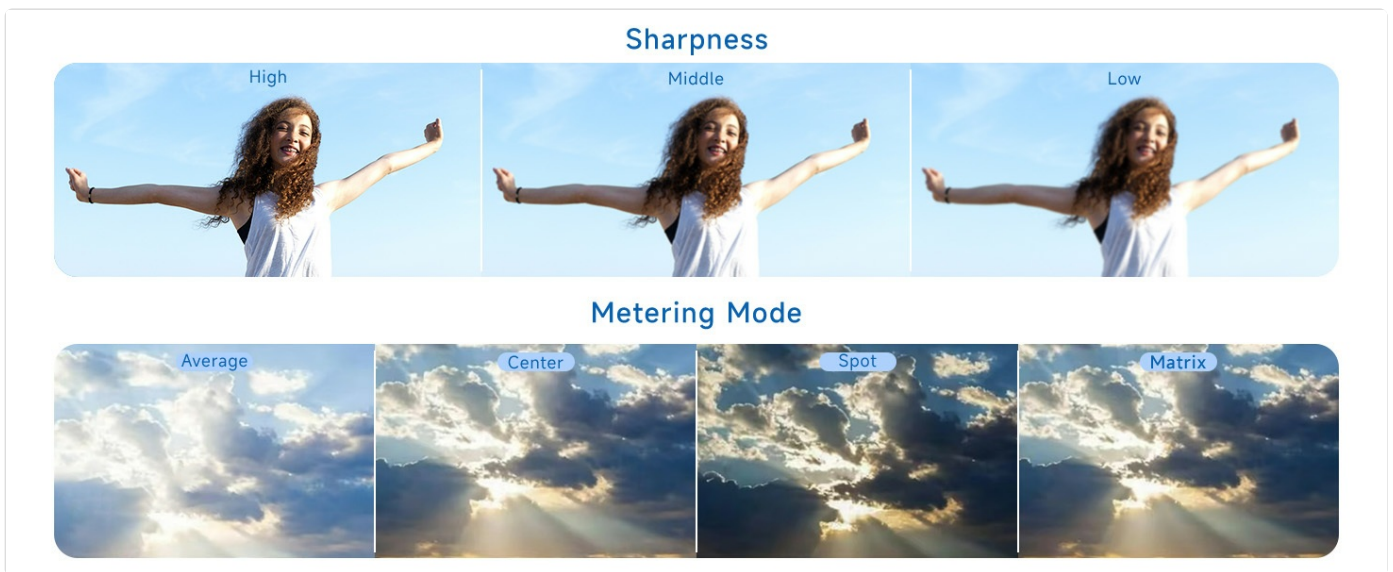

Image: Examples of the camera's various photo filters.

5.7. Advanced Settings

For more control over your photography, the camera offers advanced settings such as ISO, White Balance (AWB), Sharpness, and Metering Mode. These settings allow you to fine-tune your images for different lighting conditions and artistic preferences.

Image: Visual guide to ISO and Automatic White Balance (AWB) settings.

Image: Visual guide to Sharpness and Metering Mode settings.

5.8. Webcam Functionality

The Forc Digital Camera can also function as a webcam for live streaming, video calls, and vlogging when connected to a computer via the USB cable.

Image: Front and back view of the Forc 4K Digital Camera.

Selectable Resolution

Image: The camera in use during outdoor activities, showcasing different color effects.

We focus on clarity, yet our features exceed one frame.