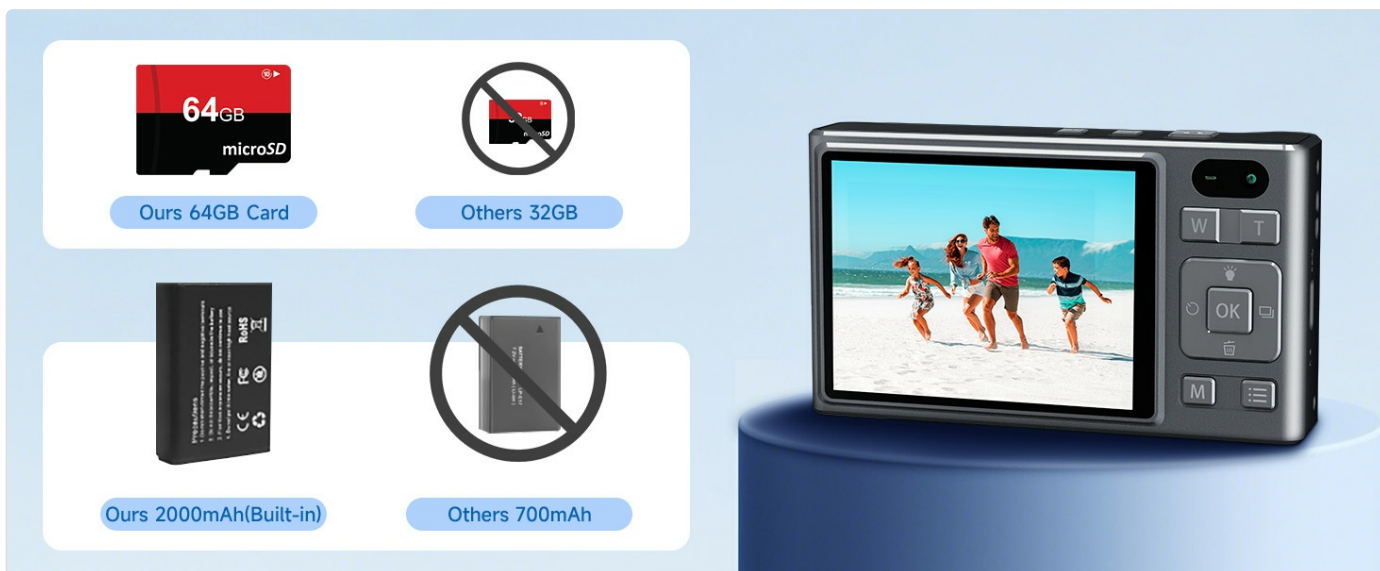

4.2. Inserting the Memory Card

Your camera includes a 64GB TF (MicroSD) card. Locate the memory card slot, typically on the side or bottom of the camera. Insert the 64GB TF card into the slot with the gold contacts facing the correct direction (refer to the diagram or icon near the slot). Push until it clicks into place. To remove, push the card in again until it springs out.