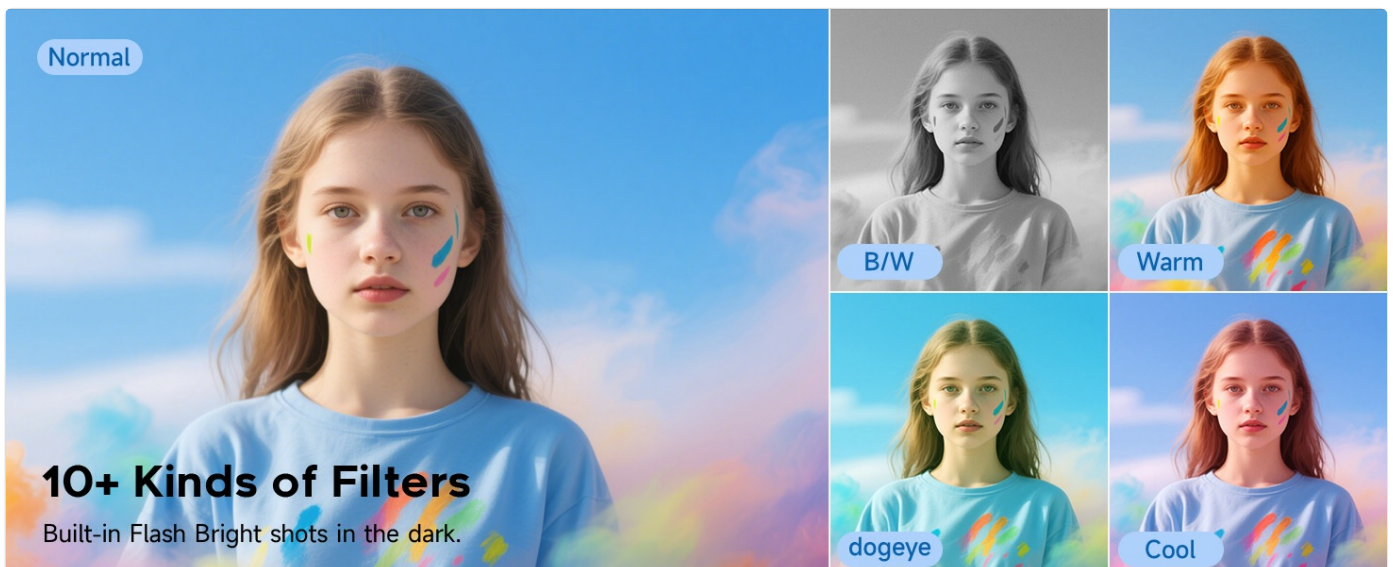

Image: Visual guide to ISO and Automatic White Balance (AWB) settings.

Image: Visual guide to Sharpness and Metering Mode settings.

5.8. Webcam Functionality

The Forc Digital Camera can also function as a webcam for live streaming, video calls, and vlogging when connected to a computer via the USB cable.