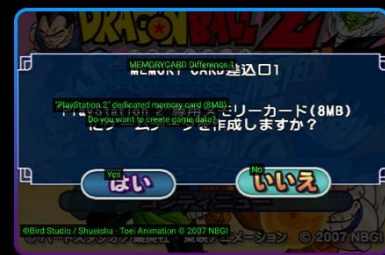

AI Translation