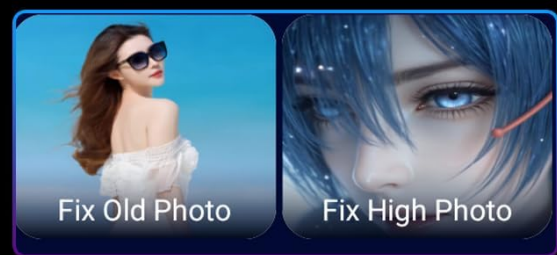

Image 5.2: ANBERNIC Self-Developed AI Assistant Features.

5.4. Tablet Mode

When the sliding cover is closed, the RG Slide transforms into a compact Android tablet. This allows for activities such as watching videos, live streaming, reading, social media, and light office work.