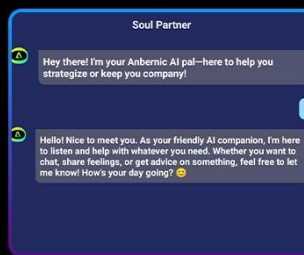

Soul Partner