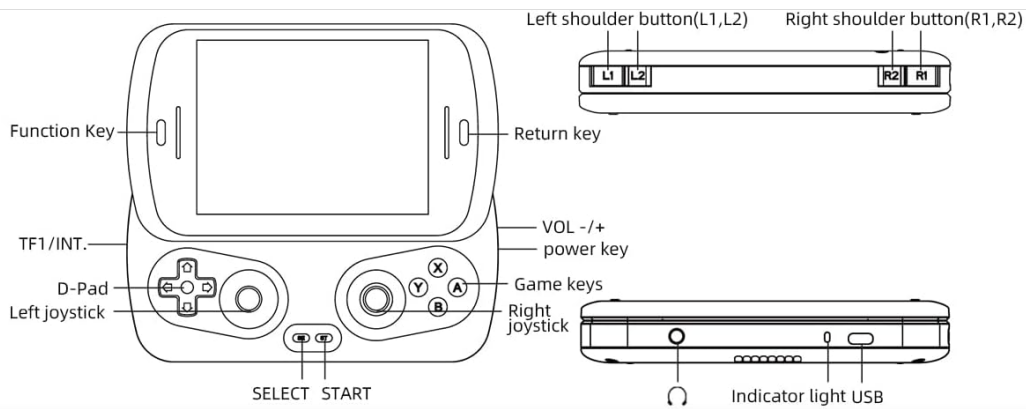

Image 1.1: The Voacle RG Slide Retro Handheld Game Console.

2. WHAT'S IN THE BOX

Please check the contents of your package to ensure all items are present:

- 1 x RG Slide Game Console
- 1 x USB Cable (Type-C)
- 1 x Joystick Cap (set of 4)
- 1 x Screen Protector (set of 2)
- 1 x User Manual

RG Slide Accessories

Image 2.1: Package Contents of the RG Slide.

3. PRODUCT OVERVIEW

3.1. Design and Controls

The RG Slide features an exclusive automatic spring slide rail design. Pushing the screen upwards reveals the game controls, including a D-Pad, ABXY buttons, capacitive joysticks, and function keys. The device also includes shoulder buttons (L1, L2, R1, R2), a return key, volume/power key, and an indicator light.

Image 3.1: RG Slide Control Layout and Ports.

3.2. Key Features

- **Display:** 4.7-inch LTPS In-Cell multi-touch display with OCA full lamination, 1280*960 resolution, and up to 120Hz refresh rate.
- **Processor:** Unisoc T820 (6nm EUV 5G SOC chip) with Quad-core Mali-G57 GPU (850Mhz).
- **Memory & Storage:** 8GB LPDDR4X RAM, 128GB UFS2.2 internal storage, expandable via TF card up to 2TB.
- **Operating System:** Android 13.
- **Connectivity:** 5G Wi-Fi (802.11a/b/g/n/ac) and Bluetooth 5.0.
- **Battery:** 5000mAh Polymer Lithium battery, offering up to 6 hours of gameplay. Supports fast charging via USB Type-C.
- **Audio:** High-fidelity stereo speakers and 3.5mm headphone jack.
- **Other Features:** Six-axis gyroscope, vibration motor, RGB joystick light control, active heat dissipation with high-speed fan and heat pipes, USB Type-C with 1080p display port output, FOTA wireless upgrades.

6.3. Storage Expansion

The device supports TF card expansion up to 2TB. Insert the TF card into the designated slot to expand your storage for games, media, and other files. Ensure the card is inserted correctly to avoid damage.