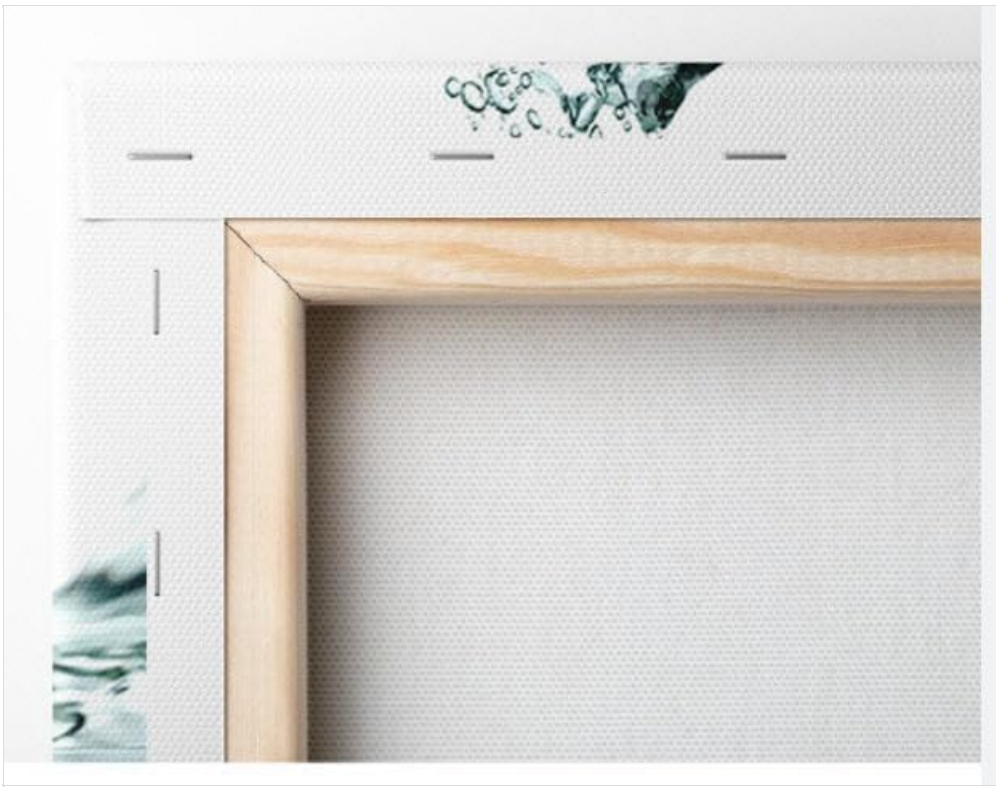

Annex Aubert Lenore Catman of Paris The 01 S

Generic Annex Aubert Lenore Catman of Paris The 01 S Canvas Print Instruction Manual

INTRODUCTION

This manual provides instructions for the proper setup, usage, and maintenance of your Generic Annex Aubert Lenore Catman of Paris The 01 S Canvas Print. This wall art is designed to enhance your living space with its premium quality print on a wooden frame.

SETUP AND INSTALLATION

Your canvas print arrives ready to hang. Follow these steps for safe and secure installation:

1. **Unpacking:** Carefully remove the canvas print from its packaging. Inspect for any damage during transit.
2. **Location Selection:** Choose a wall location that is clean, dry, and away from direct sunlight or extreme temperature fluctuations to prevent fading or warping.
3. **Mounting Hardware:** Determine the appropriate mounting hardware for your wall type (e.g., picture hooks, nails, screws with anchors). Ensure the hardware can support the weight of the canvas print.
4. **Leveling:** Use a level to mark the desired hanging position on the wall.
5. **Hanging:** Securely attach the mounting hardware to the wall. Carefully hang the canvas print, ensuring it is level and stable.

Image: Detail of the canvas print's wooden frame and stapled canvas, illustrating the construction.

Image: Rear view of a canvas print corner, highlighting the wrapped canvas and wooden frame structure.

USAGE

Once installed, your canvas print requires no further operation. It is intended for static display as a decorative wall art piece. Ensure it is securely fastened to prevent accidental falls.

Image: Example of the canvas print displayed on a wall in a room setting.