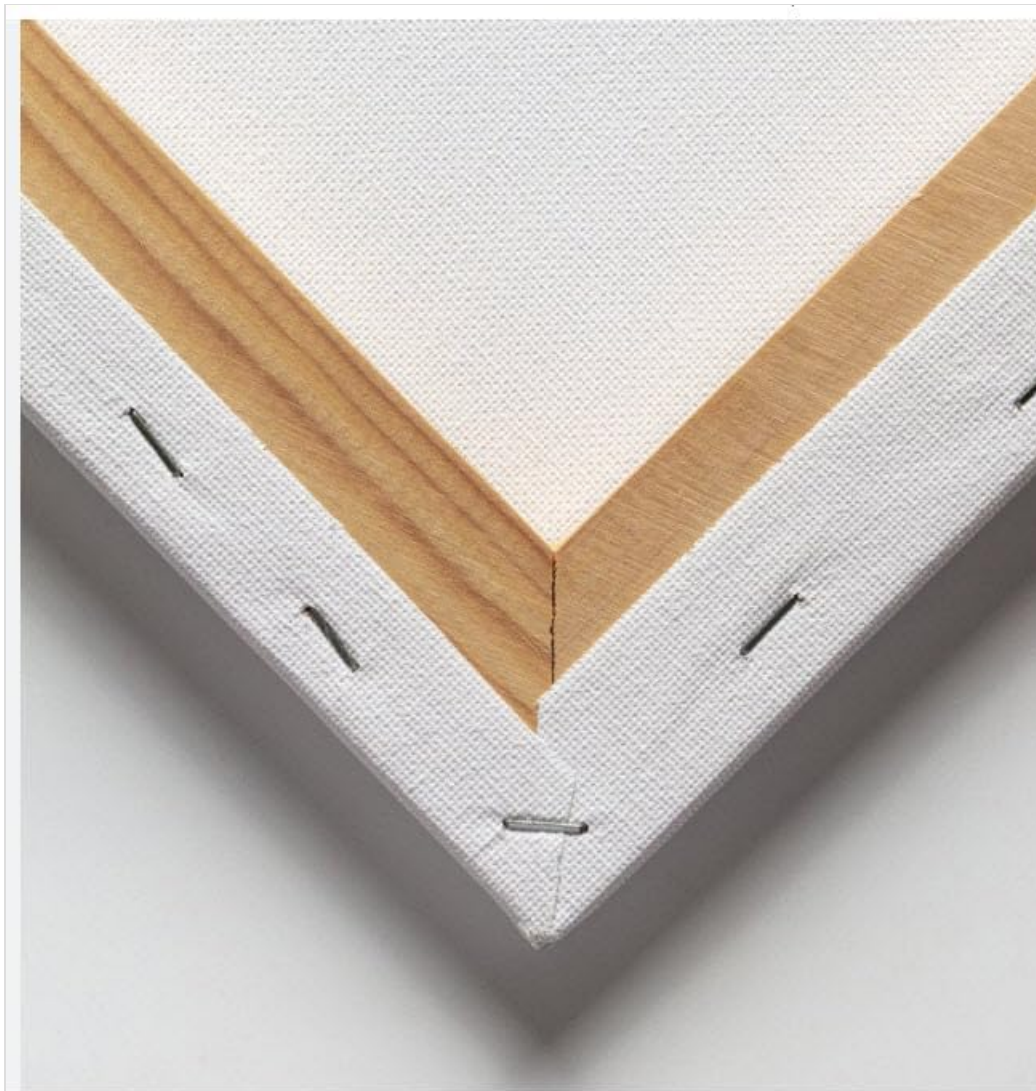

Annex Aubert Lenore Catman of Paris The 01 S

Generic Annex Aubert Lenore Catman of Paris The 01 S Canvas Print Instruction Manual

INTRODUCTION

This manual provides instructions for the proper setup, usage, and maintenance of your Generic Annex Aubert Lenore Catman of Paris The 01 S Canvas Print. This wall art is designed to enhance your living space with its premium quality print on a wooden frame.

SETUP AND INSTALLATION

Your canvas print arrives ready to hang. Follow these steps for safe and secure installation:

1. **Unpacking:** Carefully remove the canvas print from its packaging. Inspect for any damage during transit.
2. **Location Selection:** Choose a wall location that is clean, dry, and away from direct sunlight or extreme temperature fluctuations to prevent fading or warping.
3. **Mounting Hardware:** Determine the appropriate mounting hardware for your wall type (e.g., picture hooks, nails, screws with anchors). Ensure the hardware can support the weight of the canvas print.
4. **Leveling:** Use a level to mark the desired hanging position on the wall.
5. **Hanging:** Securely attach the mounting hardware to the wall. Carefully hang the canvas print, ensuring it is level and stable.

Image: Detail of the canvas print's wooden frame and stapled canvas, illustrating the construction.

Image: Rear view of a canvas print corner, highlighting the wrapped canvas and wooden frame structure.

USAGE

Once installed, your canvas print requires no further operation. It is intended for static display as a decorative wall art piece. Ensure it is securely fastened to prevent accidental falls.

Image: Example of the canvas print displayed on a wall in a room setting.