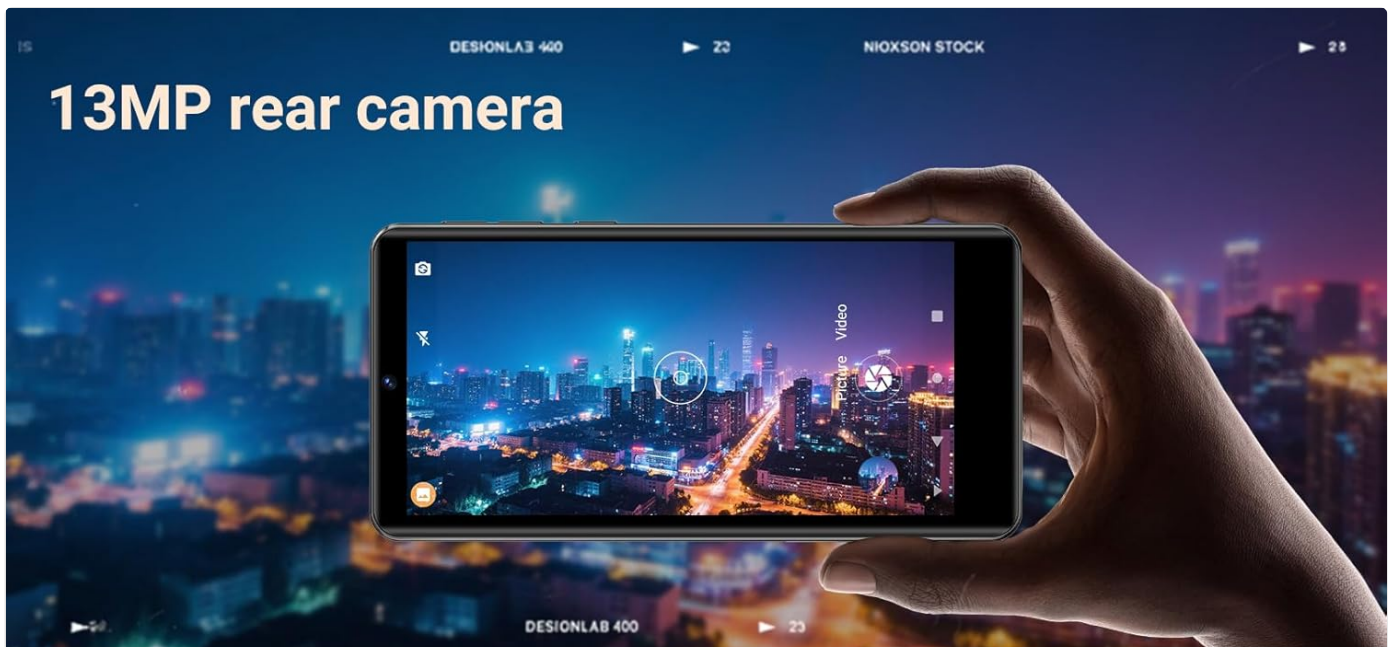

Capture wonderful moments and share your life

Image: Highlights the 13MP rear camera and 5MP front camera, showing examples of capturing cityscapes and group selfies.

Parental Controls

Utilize parental controls to manage content and screen time for younger users.