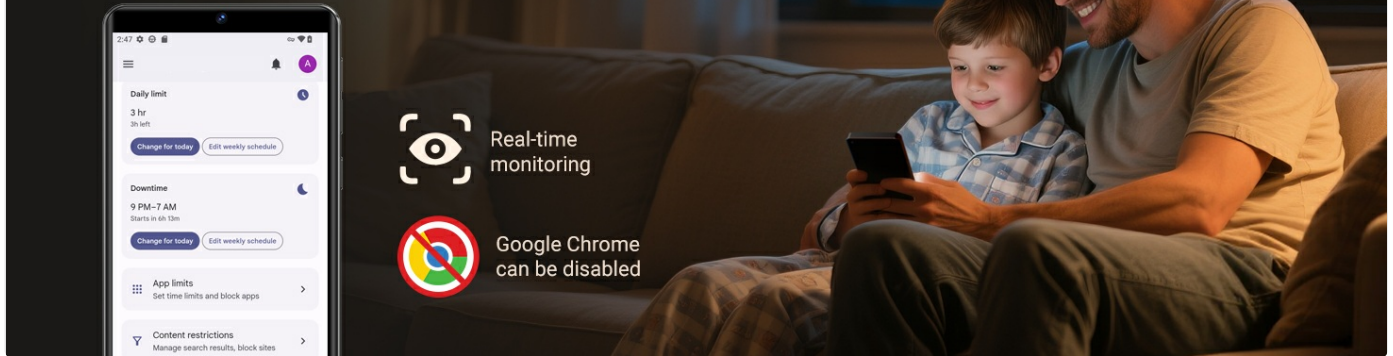

3. **Create Playlists:** Organize your music by creating custom playlists.
4. **Search:** Use the search bar to quickly find tracks by keywords.
5. **Streaming Apps:** Open pre-installed apps like Spotify or Pandora to stream music directly via Wi-Fi.

Capture wonderful moments and share your life

Image: Highlights the 13MP rear camera and 5MP front camera, showing examples of capturing cityscapes and group selfies.

Parental Controls

Utilize parental controls to manage content and screen time for younger users.

1. **Access Controls:** Navigate to *Settings > Digital Wellbeing & parental controls*.
2. **Set Restrictions:** Configure daily limits, bedtime schedules, app limits, and content restrictions as needed.
3. **App Management:** Easily uninstall unnecessary pre-installed applications to save memory and control access.

Parental Controls

Set controls like bedtime & screen time limits as needed.

Image: Demonstrates the parental control interface, allowing users to set daily limits, screen time, and app restrictions, with real-time monitoring capabilities.