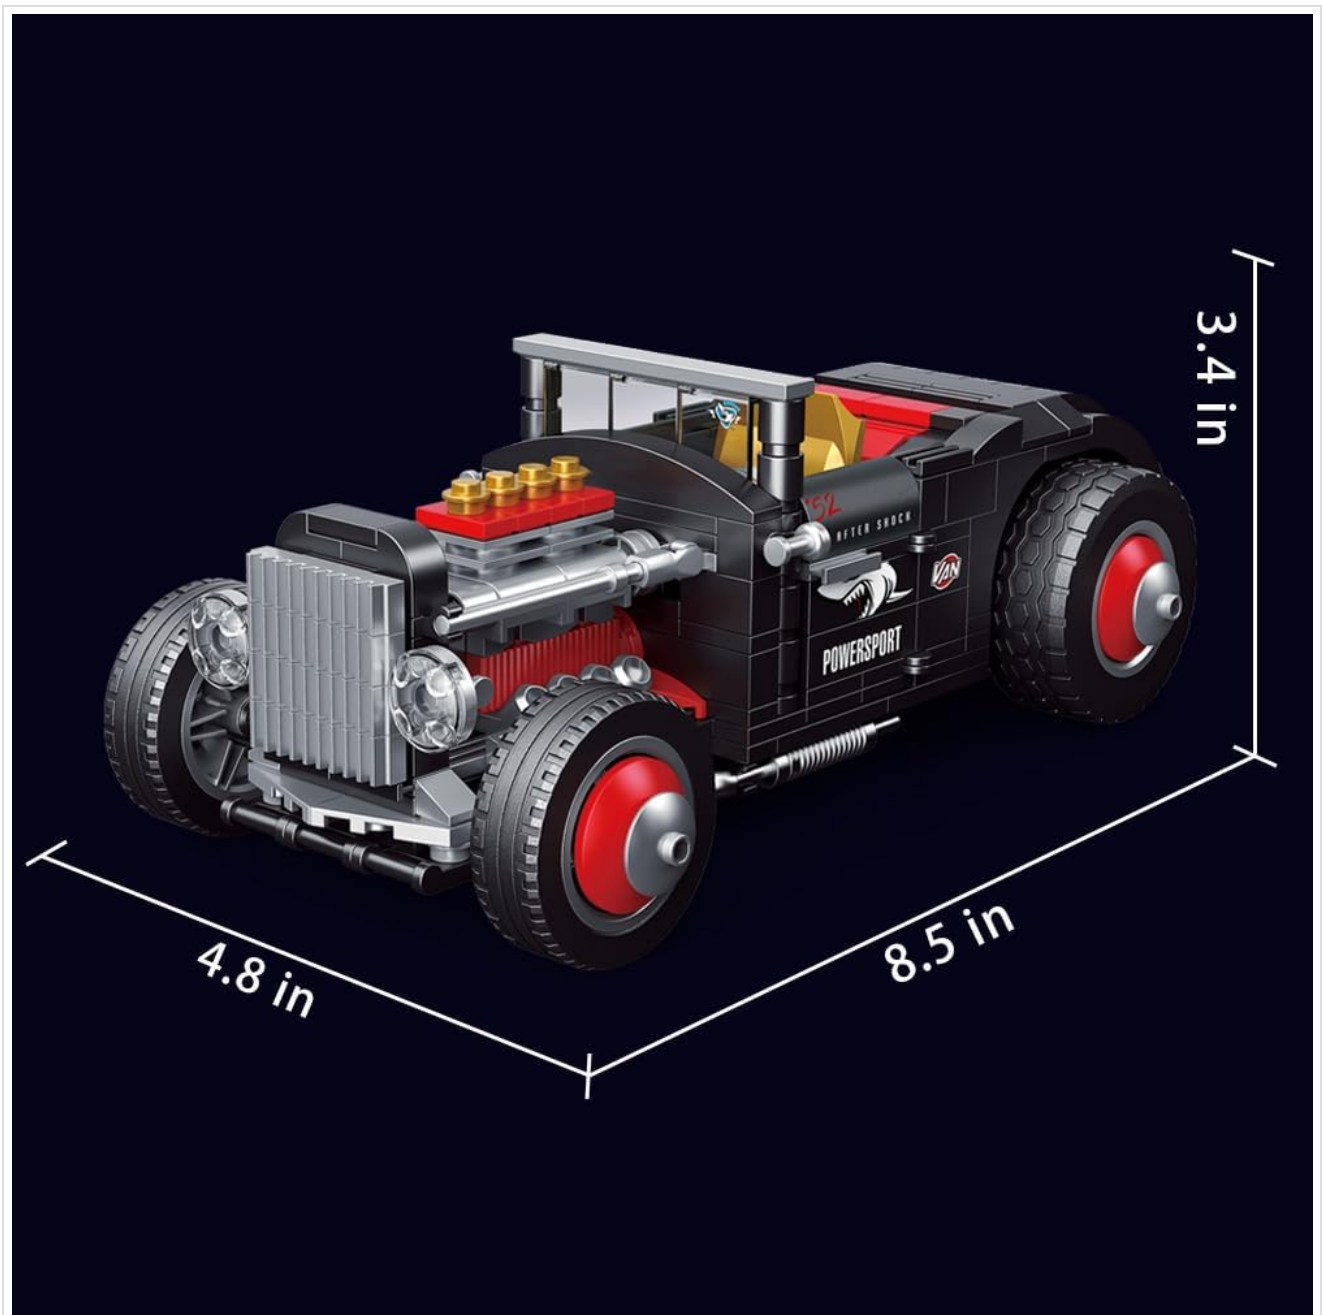

## PRODUCT SPECIFICATIONS

| Feature                      | Detail  |
|------------------------------|---|
| Product Dimensions           | 8 x 3 x 4 inches (approx. 21.7 cm L x 12.3 cm W x 8.6 cm H) |
| Item Weight                  | 1 pound   |
| ASIN                         | B0FCS3D8FK  |
| Item Model Number            | RB0023  |
| Manufacturer Recommended Age | 12 years and up (Note: Product description states 6+)       |
| Number of Pieces             | 452   |
| Manufacturer                 | Riceblock   |

Image: Visual representation of the RiceBlock car model's dimensions.