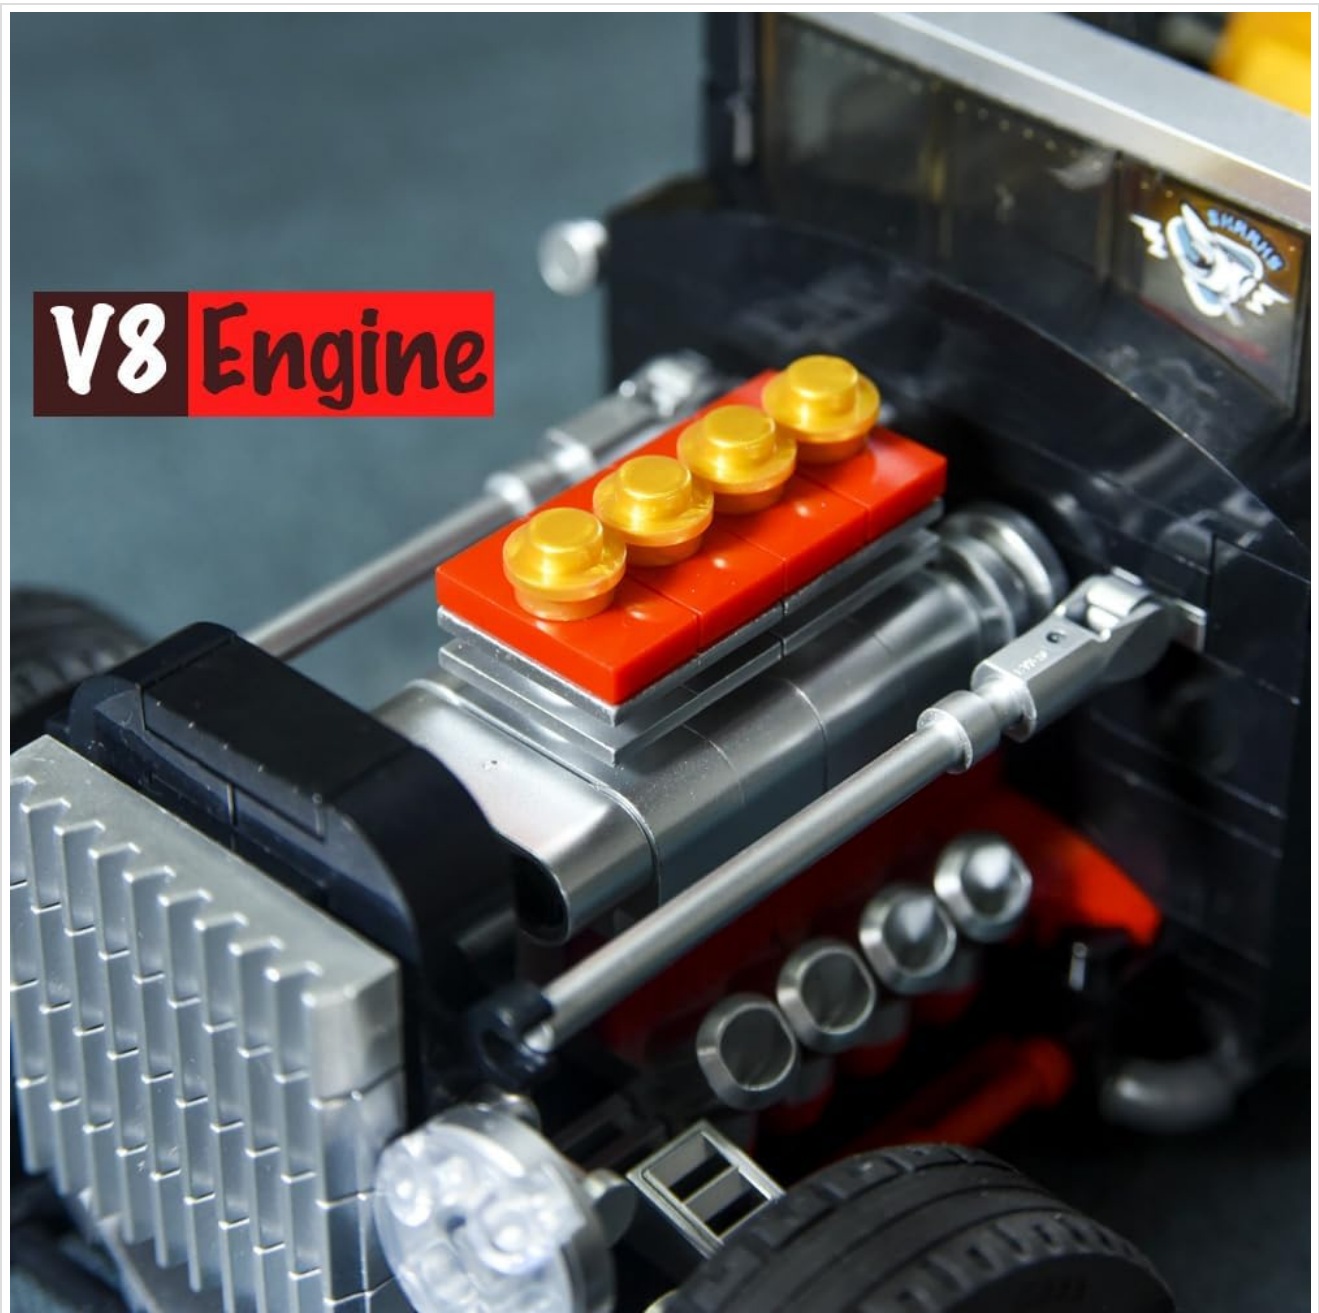

## OPERATING YOUR MODEL

Once assembled, the RiceBlock Champion Car is designed for display and imaginative play. It features several interactive elements:

- **Convertible Mode:** The roof section can be adjusted to switch between a closed-top and an open-top convertible configuration.
- **Opening Trunk:** The rear trunk lid can be opened to reveal a small storage compartment.
- **Movable Wheels:** The wheels are designed to roll, allowing for smooth movement on flat surfaces.
- **Detailed Engine:** The visible V8 engine components add to the realistic appearance of the model.

Image: The rear of the RiceBlock car model with its trunk compartment open.

Image: A detailed view of the V8 engine assembly on the RiceBlock car model.