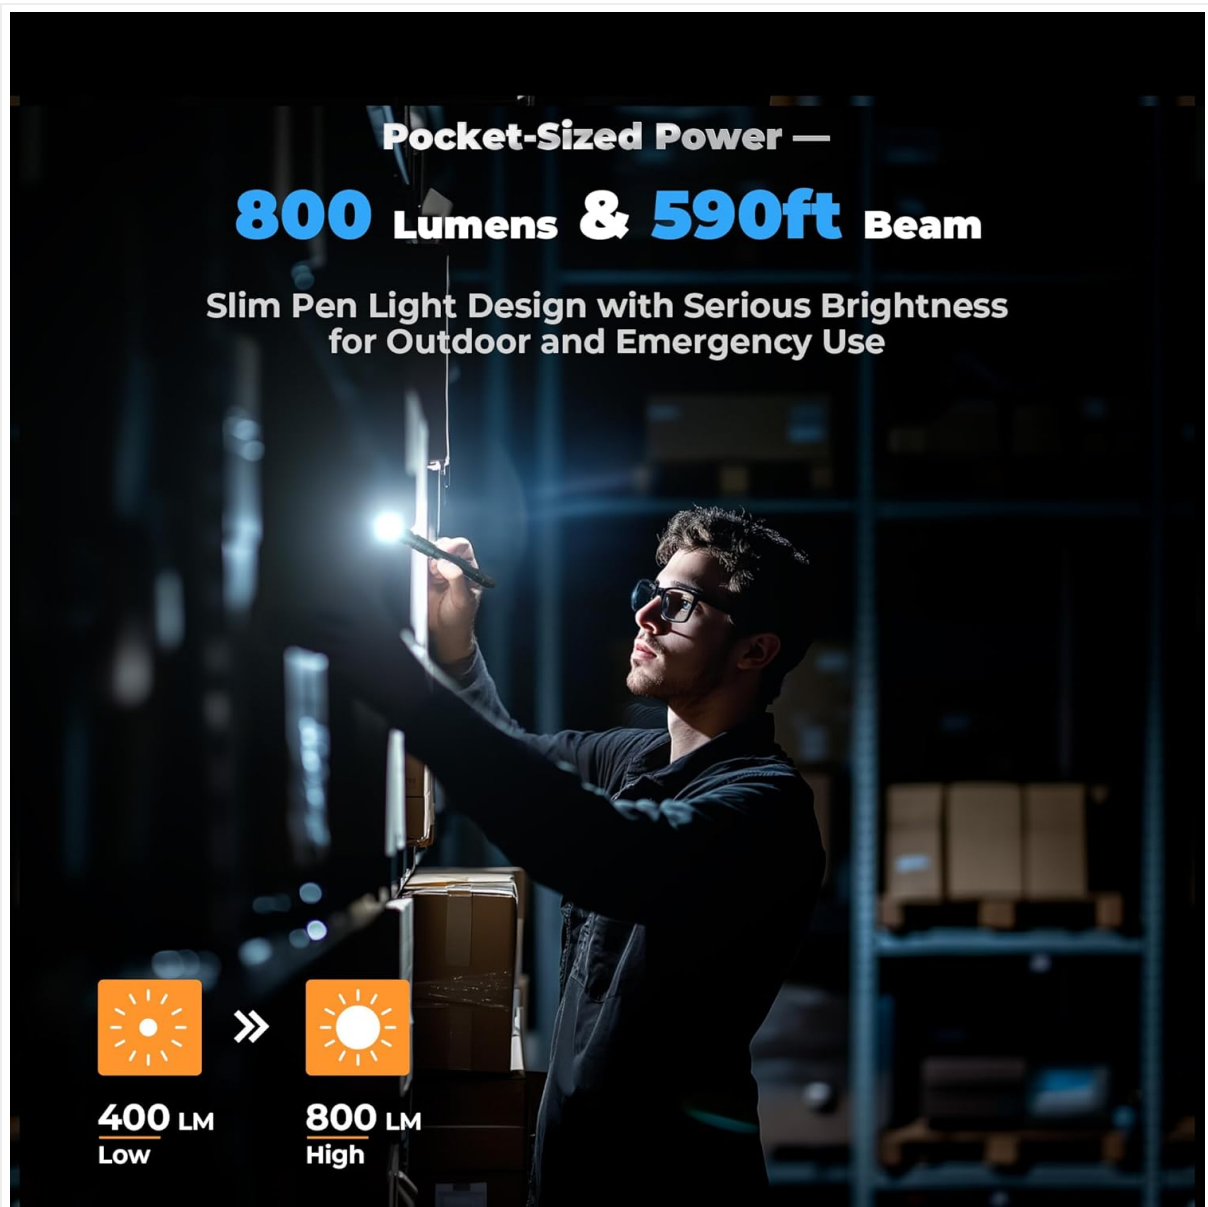

Figure 5: Brightness modes of the Favourlite pen light.

Zoom Function

The Favourlite pen light features a zoomable head to adjust the beam type:

- **Spotlight:** Rotate the flashlight head clockwise to narrow the beam for a focused spotlight.
- **Floodlight:** Rotate the flashlight head counter-clockwise to widen the beam for a broad floodlight.