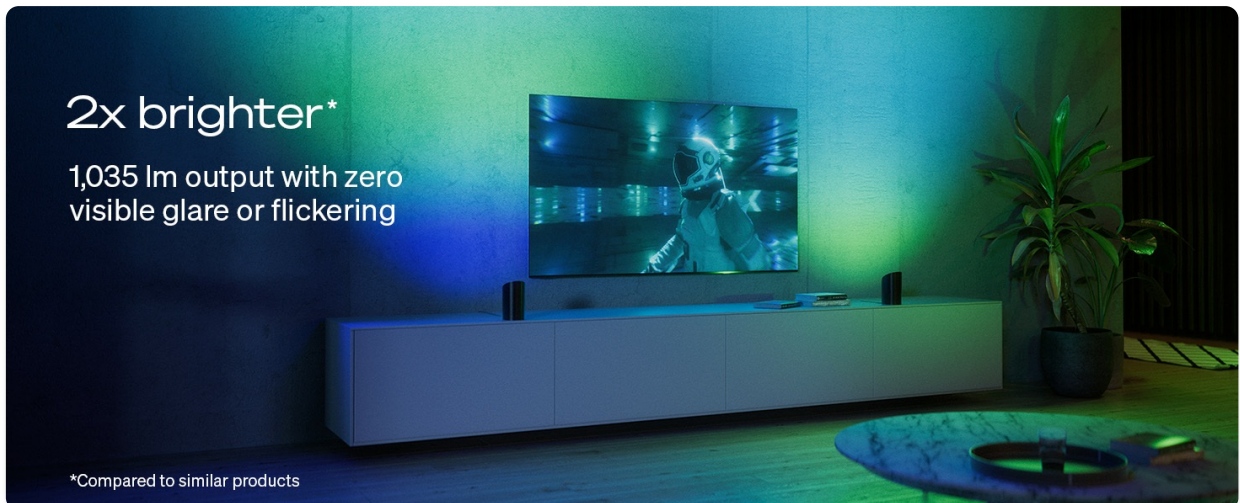

Image: The Philips Hue Play Wall Washer showcasing its unique ColorCast technology with vibrant, smoothly blended colors.

Image: A room illuminated by the Philips Hue Play Wall Washer, demonstrating its 3x wider illumination area compared to similar products.