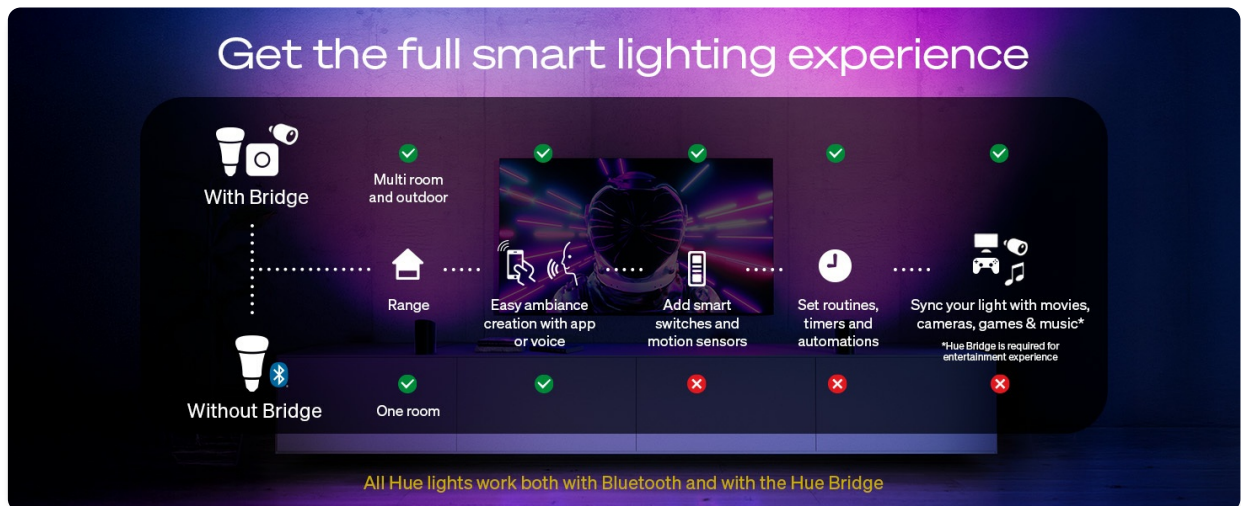

## Setup

1. **Placement:** Position the Philips Hue Play Smart Wall Washer on a tabletop or mount it vertically using the included accessories. For optimal wall-washing effects, place it at a suitable distance from the wall.
2. **Power Connection:** Connect the wall washer to the provided power supply unit. The power supply can support up to three Hue Play lights.
3. **Download the Philips Hue App:** Download the Philips Hue app from the App Store (for Apple devices) or Google Play Store (for Android devices).
4. **Connect to Hue Bridge (Recommended for Full Features):** For the full smart lighting experience, including multi-room control, timers, automations, and entertainment syncing, connect your wall washer to a Philips Hue Bridge (sold separately). Follow the in-app instructions to add your device.
5. **Bluetooth Connection (Basic Control):** If you do not have a Hue Bridge, you can connect the wall washer directly via Bluetooth using the Philips Hue app for basic control within a single room.

Image: A visual guide illustrating the simple 'plug and play' setup process using the Hue app.

Image: An infographic comparing the features available with and without the Philips Hue Bridge, highlighting enhanced control with the Bridge.

## Operating Instructions

- **App Control:** Use the Philips Hue app to turn the light on/off, change colors, adjust brightness (ultra-low dimming to 1035 lm output), and select pre-set scenes.
- **ColorCast Technology:** Experience vibrant colors and ultra-smooth gradients projected by the unique ColorCast technology, providing a wider light effect that covers three times more surface area than

other wall washers.

- **Voice Control:** Integrate with voice assistants like Amazon Alexa, Apple Home, and Google Assistant for hands-free control of your lighting.
- **Entertainment Sync:** With a Hue Bridge and the Hue Sync Box (sold separately), synchronize your lights with movies, video games, and music for an immersive experience.