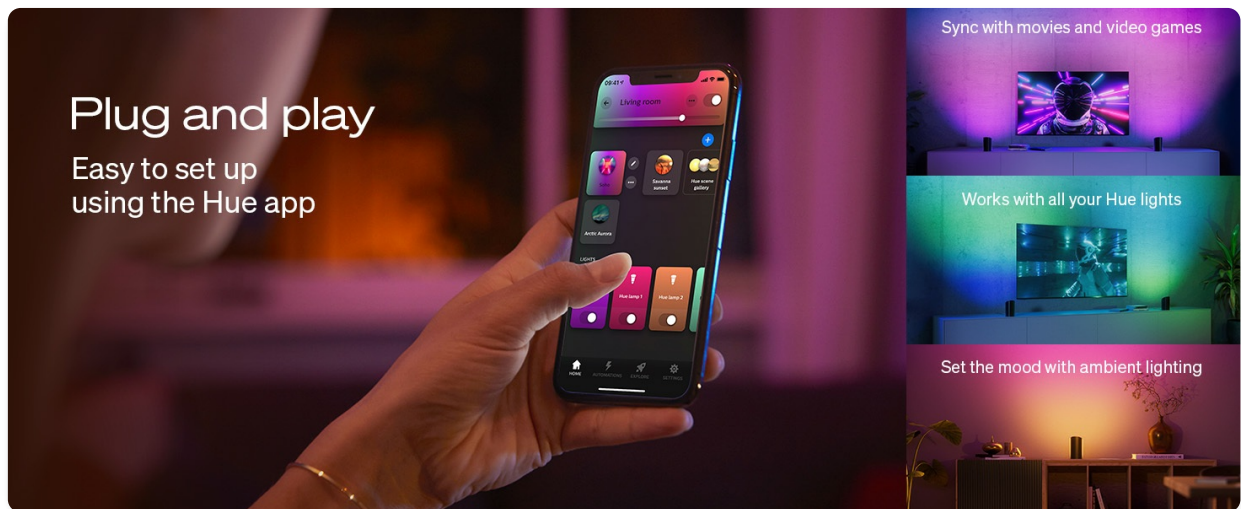

## Setup

1. **Placement:** Position the Philips Hue Play Smart Wall Washer on a tabletop or mount it vertically using the included accessories. For optimal wall-washing effects, place it at a suitable distance from the wall.
2. **Power Connection:** Connect the wall washer to the provided power supply unit. The power supply can support up to three Hue Play lights.
3. **Download the Philips Hue App:** Download the Philips Hue app from the App Store (for Apple devices) or Google Play Store (for Android devices).
4. **Connect to Hue Bridge (Recommended for Full Features):** For the full smart lighting experience, including multi-room control, timers, automations, and entertainment syncing, connect your wall washer to a Philips Hue Bridge (sold separately). Follow the in-app instructions to add your device.
5. **Bluetooth Connection (Basic Control):** If you do not have a Hue Bridge, you can connect the wall washer directly via Bluetooth using the Philips Hue app for basic control within a single room.

Image: A visual guide illustrating the simple 'plug and play' setup process using the Hue app.

Image: An infographic comparing the features available with and without the Philips Hue Bridge, highlighting enhanced control with the Bridge.

other wall washers.

- **Voice Control:** Integrate with voice assistants like Amazon Alexa, Apple Home, and Google Assistant for hands-free control of your lighting.
- **Entertainment Sync:** With a Hue Bridge and the Hue Sync Box (sold separately), synchronize your lights with movies, video games, and music for an immersive experience.