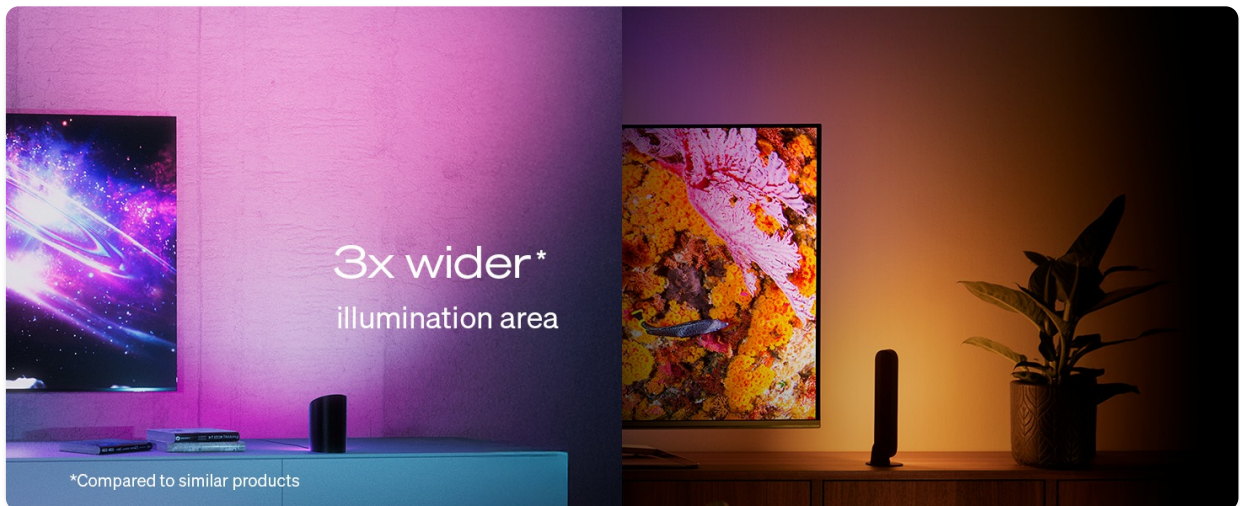

Image: The Philips Hue Play Wall Washer showcasing its unique ColorCast technology with vibrant, smoothly blended colors.

Image: A room illuminated by the Philips Hue Play Wall Washer, demonstrating its 3x wider illumination area compared to similar products.