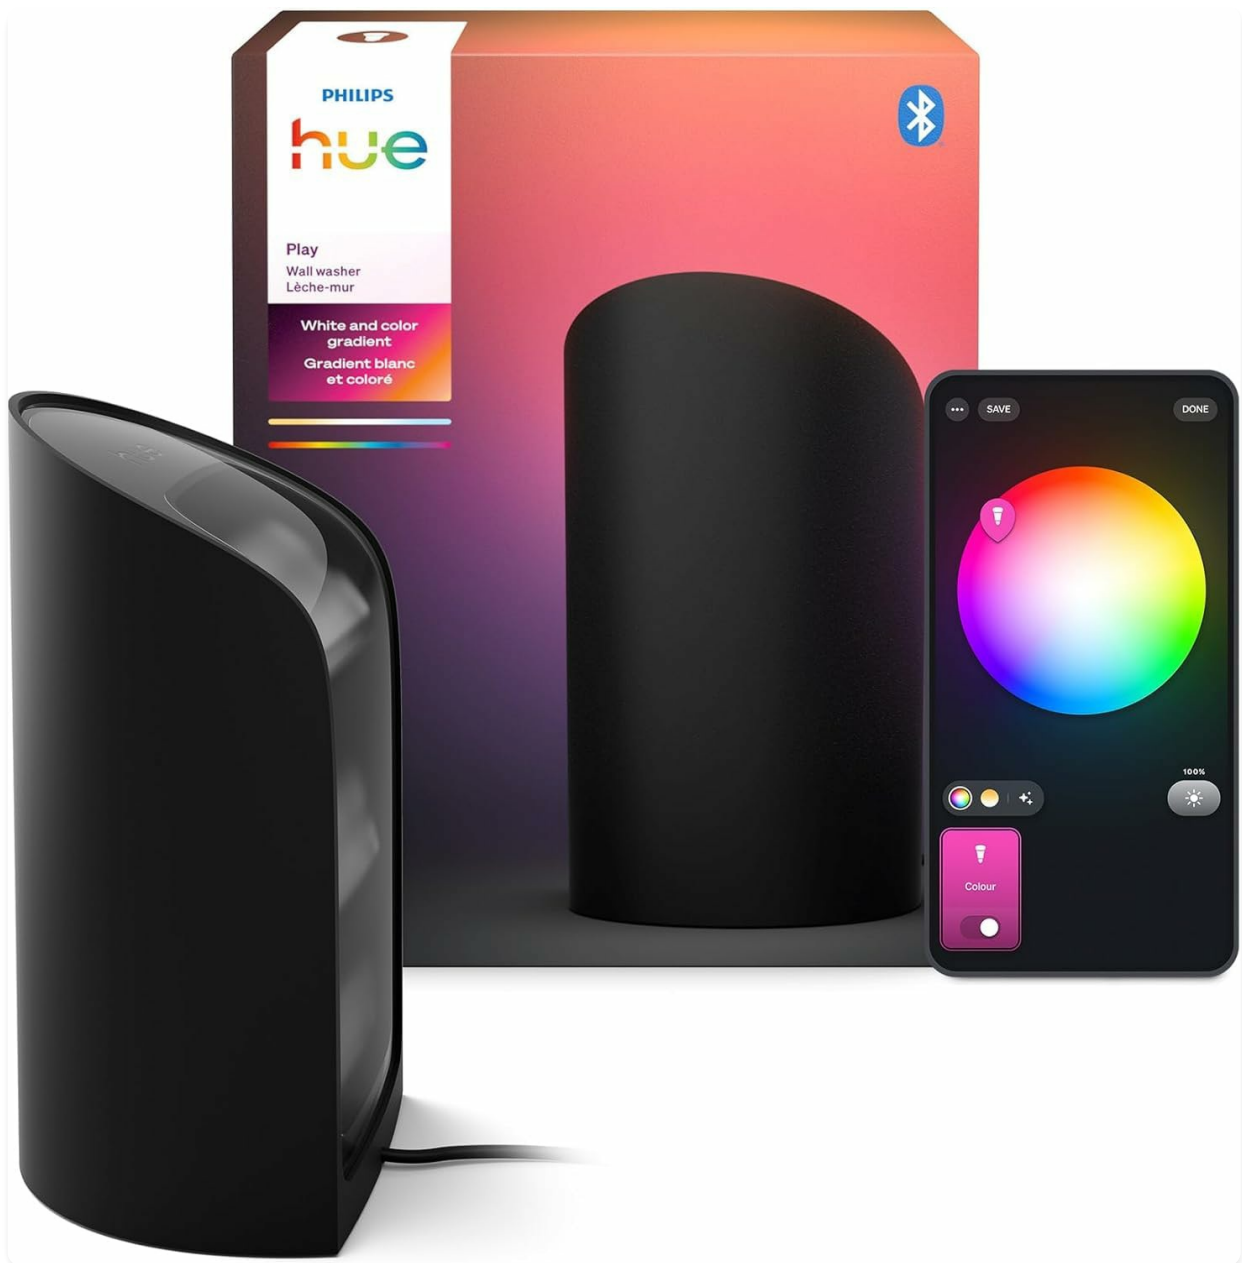

# Philips Hue Play Smart Wall Washer (Black, 1-Pack)

### Introduction

The Philips Hue Play Smart Wall Washer is designed to enhance your home lighting experience with its wide illumination area and compact design. Featuring ColorCast technology and a sleek aluminum finish, this smart light provides vibrant, customizable color accents for any space, particularly for home entertainment setups. It integrates seamlessly with the Philips Hue ecosystem, offering versatile control options.

Image: The Philips Hue Play Smart Wall Washer in black, showcasing its minimalist design.

## What's in the Box

- 1 x Philips Hue Play Smart Wall Washer (Black)
- 1 x Power Supply Unit
- Mounting accessories (for tabletop or vertical placement)