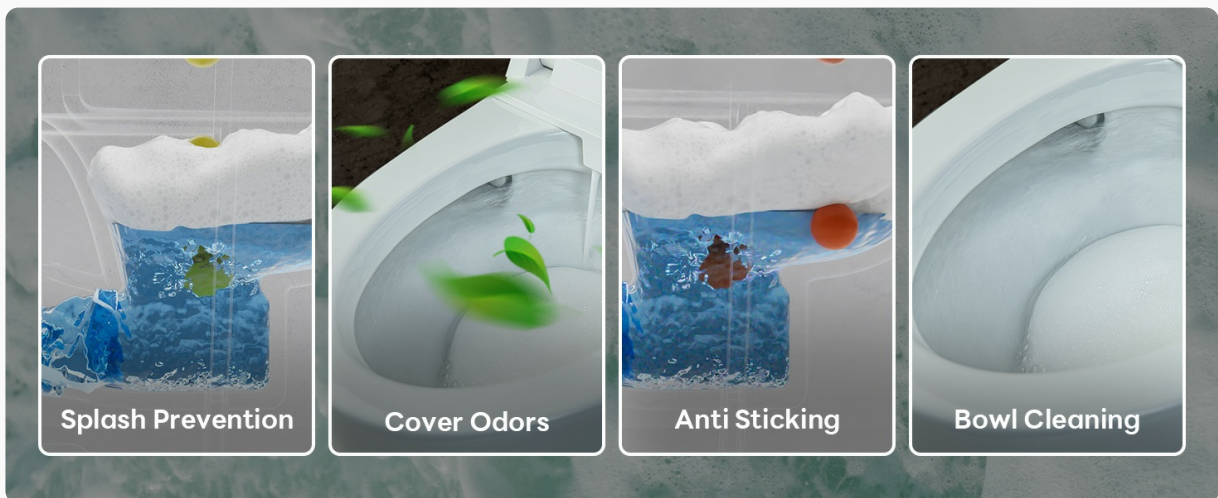

Figure 4.5: Guide for preparing the foam shield solution by mixing dishwashing liquid and water.

Heated Seat and Warm Air Dryer:

Enjoy a 5-speed heated wider seat for comfort in colder conditions. A 3-level warm air dryer provides adjustable drying after bidet use.