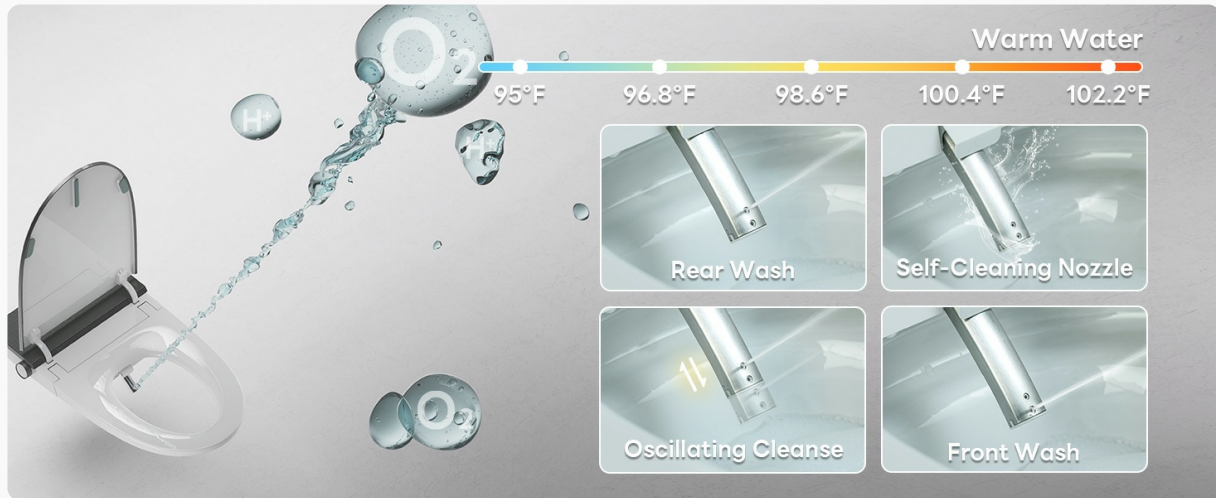

Video 4.1: Demonstration of the auto open/close lid, flushing mechanism, and foam dispenser.

Your browser does not support the video tag.

Video 4.2: Overview of bidet functions and automatic lid operation.

Your browser does not support the video tag.

Video 4.3: Demonstration of automatic lid opening, foot sensor, and foam cleaning function.

5. Maintenance

Nozzle Cleaning:

The bidet nozzle performs an automatic self-cleaning cycle before each use. For deeper cleaning or descaling, the Needle-Jet Cleaning feature provides automatic descaling, deep cleaning, and helps prevent limescale damage, extending the nozzle's lifespan.

Figure 5.1: The bidet nozzle undergoes deep sanitization after every use for enhanced hygiene.

Figure 5.2: Needle-Jet Cleaning system for automatic descaling, deep cleaning, and extended lifespan.

Foam Dispenser Maintenance: