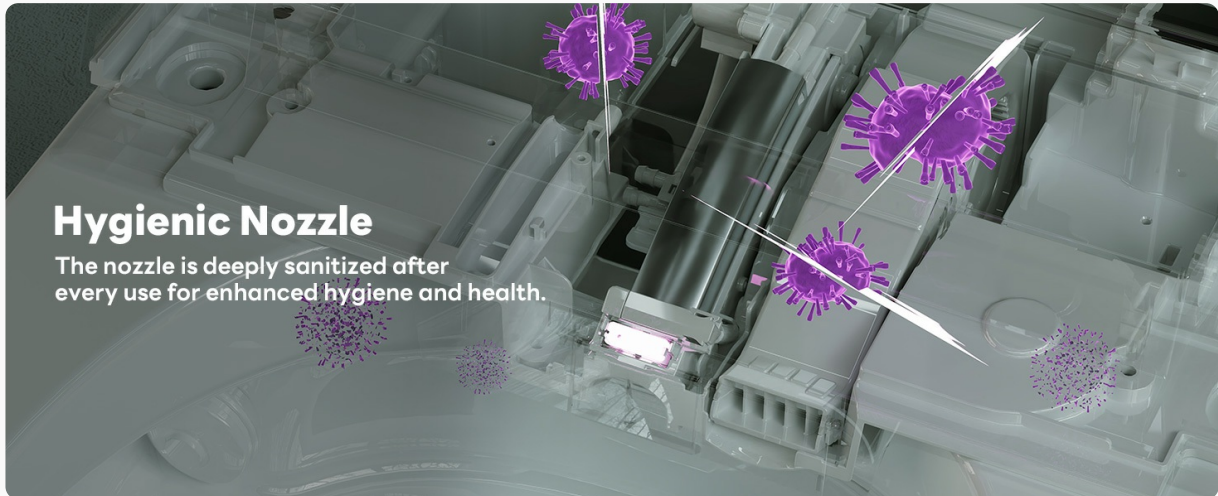

Intelligent Temperature Adjustment:

The smart toilet can automatically adjust the seat and water temperature based on the ambient temperature, offering 5 different temperature modes for year-round comfort. **Note: This function is off by default. Please activate it according to the detailed instructions in the full user manual for first-time use.**

Figure 4.4: Adaptive comfort system adjusting seat and water temperature based on ambient conditions.

Foam Shield Protection:

When you sit down, the toilet creates a thick foam barrier to prevent splashes, trap odors, and resist sticking. To prepare the foam solution, mix dishwashing liquid 1:1 with water.

Figure 4.5: Guide for preparing the foam shield solution by mixing dishwashing liquid and water.

Heated Seat and Warm Air Dryer:

Enjoy a 5-speed heated wider seat for comfort in colder conditions. A 3-level warm air dryer provides adjustable drying after bidet use.