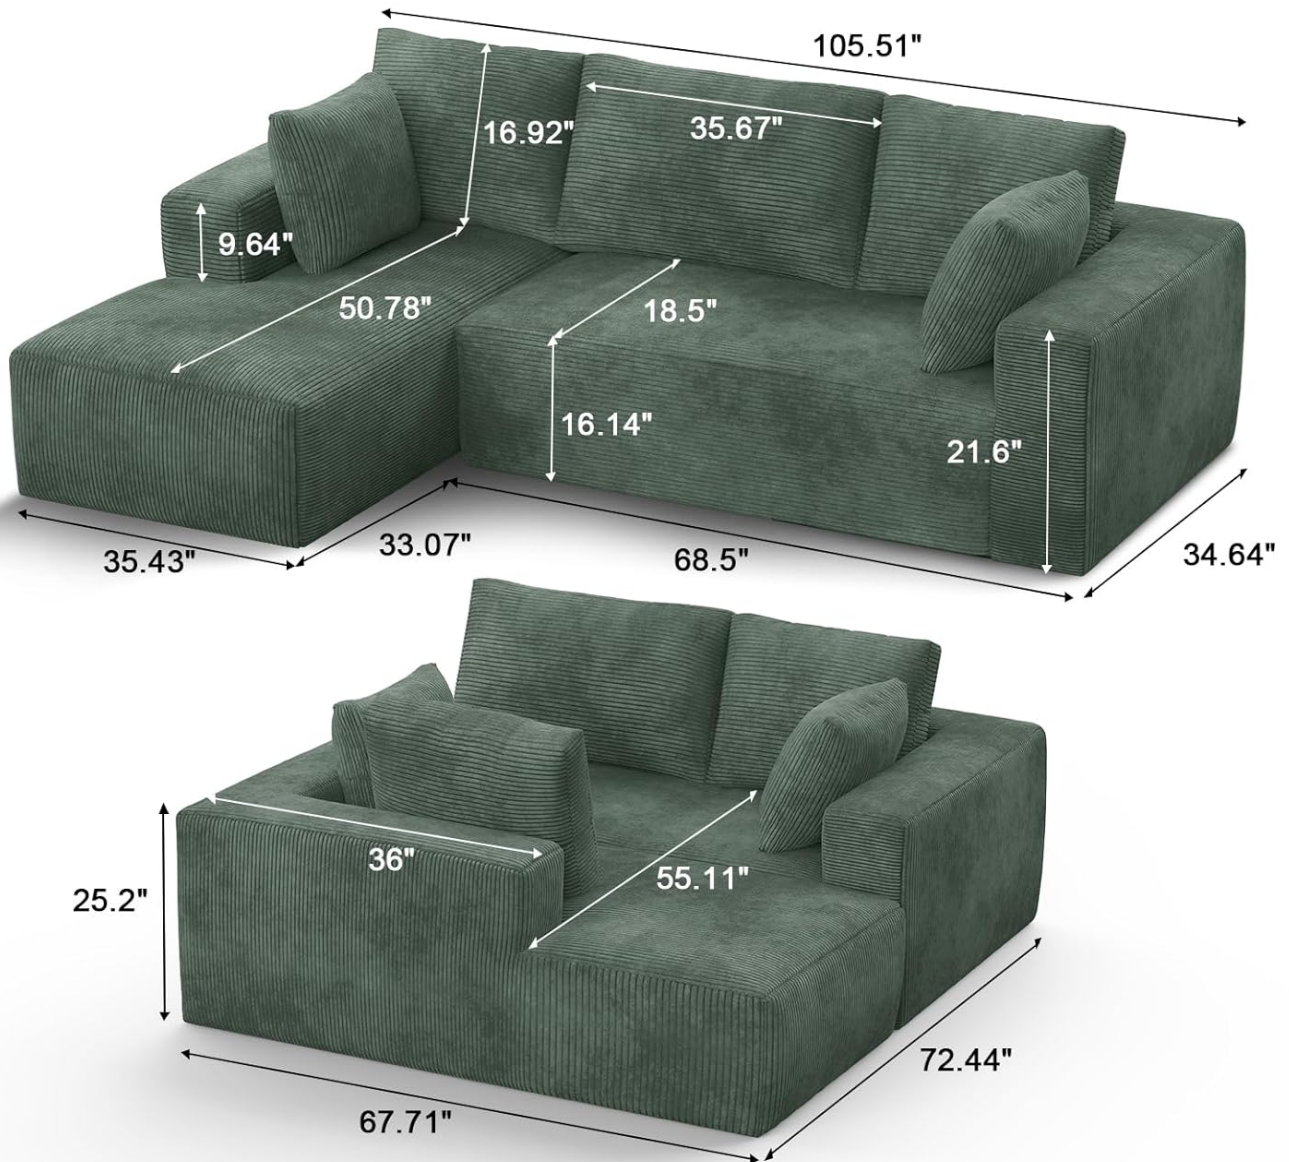

The sofa features a deep seat design and boneless construction for enhanced comfort and safety.

- **Deep Seat:** The generous seat depth (50.78 inches for the chaise, 18.5 inches for the main seat) provides ample space for lounging.
- **Boneless Design:** The soft, boneless structure minimizes hard edges, making it safer for households with children and pets.

Deep Seat

Ergonomic wide armrests for effortless comfort

Image: An overhead view of the sofa with measurements indicating the deep seat depth (50.78 inches) and armrest height (10.63 inches).

MAINTENANCE

Product Dimensions

1200LBS

Load Capacity

Note: This sofa will be delivered in 2 packages that may arrive at different times.

Image: A close-up of the corduroy fabric texture, highlighting its features: skin-friendly, breathable, luxurious velvet feel, and easy care.

SPECIFICATIONS

Feature	Detail
Brand	Aotolo
Model Number	B0FN719R71
Product Dimensions (D x W x H)	108"D x 34.64"W x 25.19"H
Item Weight	163 Pounds
Seat Height	25.19 Inches
Material Type	Corduroy
Color	Green
Assembly Required	No
Seating Capacity	4
Special Feature	Modular Sectional Sofa with L-Shape Chaise
Included Components	1*108"Cloud Modular Sectional Sofa