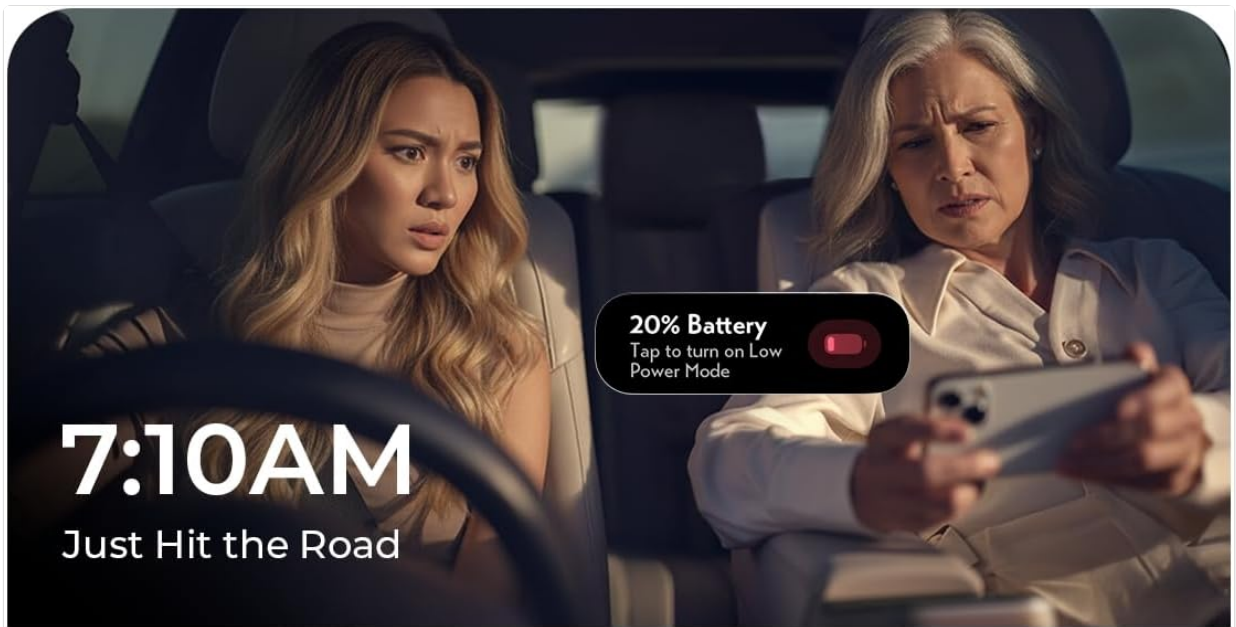

## Operating Instructions

- Extend Cables:** Gently pull the desired retractable cable (USB-C or Lightning) to extend it. To lock it at a specific length, pull it out slightly further (about 1 cm) and then release.
- Retract Cables:** To retract a cable, gently pull it out slightly again, and it will automatically retract back into the charger.
- Connect Devices:** Plug your compatible device into the extended cable or one of the additional USB-A or USB-C ports.
- Simultaneous Charging:** The charger supports charging up to four devices concurrently. Note that power distribution may vary depending on the number of devices connected.