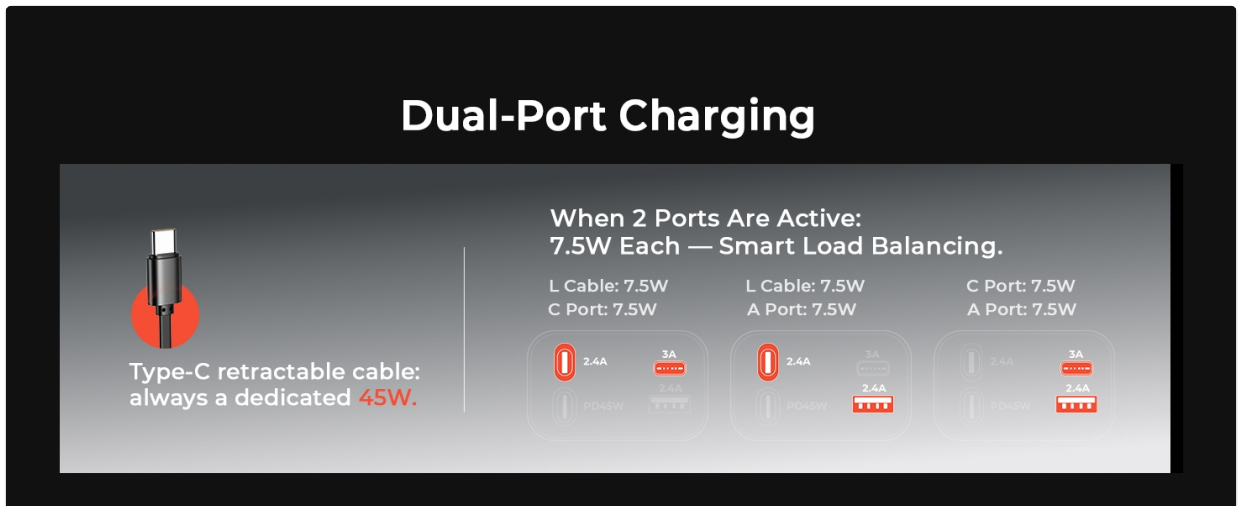

cable retraction.

Ensure your vehicle has a standard 12V cigarette lighter socket and sufficient clearance for the charger.

Video demonstrating the insertion of the LISEN 4-in-1 Retractable Car Charger into a cigarette lighter socket.

Operating Instructions

1. **Extend Cables:** Gently pull the desired retractable cable (USB-C or Lightning) to extend it. To lock it at a specific length, pull it out slightly further (about 1 cm) and then release.
2. **Retract Cables:** To retract a cable, gently pull it out slightly again, and it will automatically retract back into the charger.
3. **Connect Devices:** Plug your compatible device into the extended cable or one of the additional USB-A or USB-C ports.
4. **Simultaneous Charging:** The charger supports charging up to four devices concurrently. Note that power distribution may vary depending on the number of devices connected.