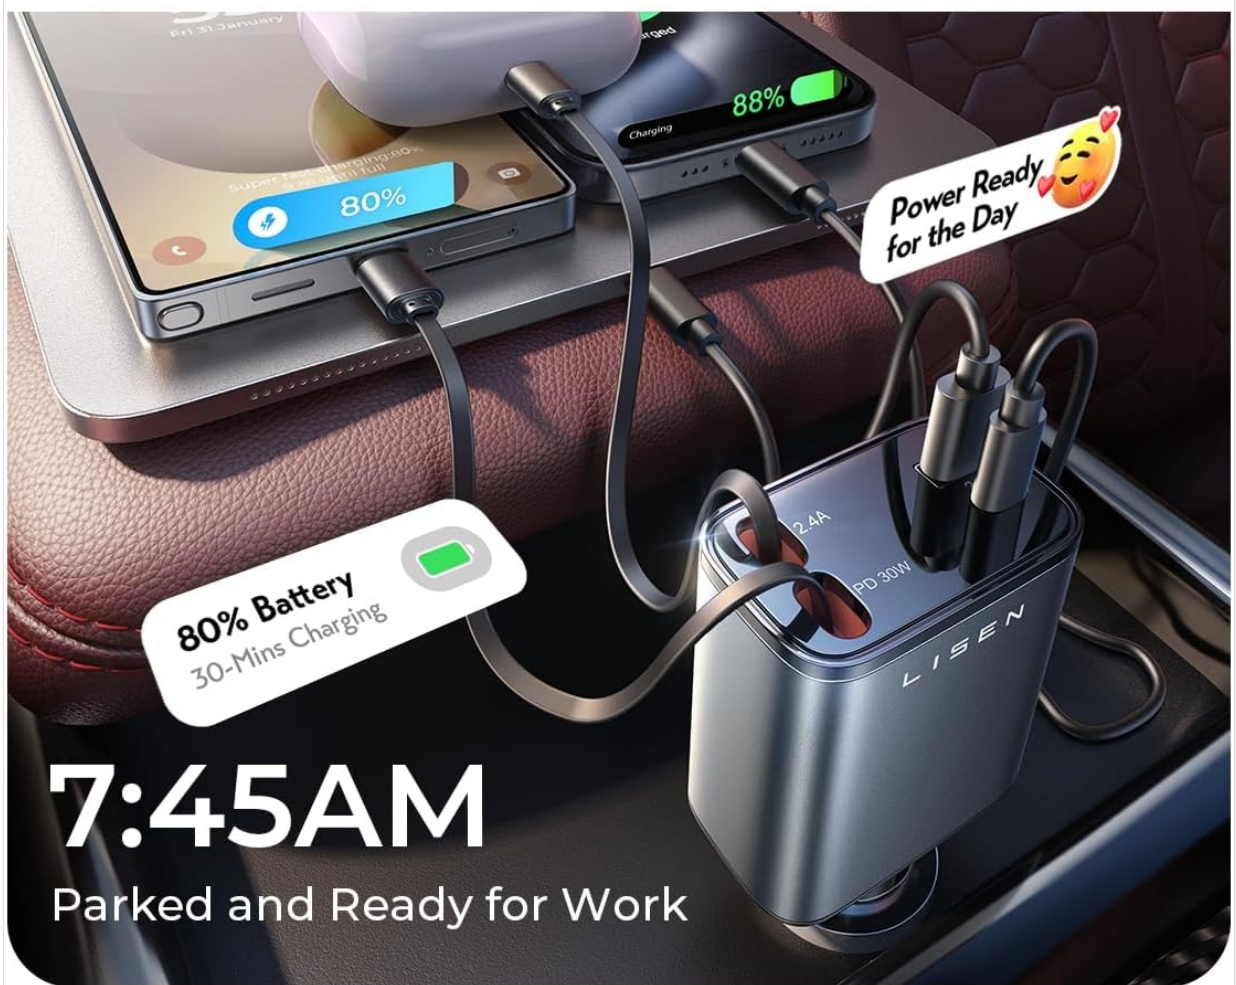

## Operating Instructions

- Extend Cables:** Gently pull the desired retractable cable (USB-C or Lightning) to extend it. To lock it at a specific length, pull it out slightly further (about 1 cm) and then release.
- Retract Cables:** To retract a cable, gently pull it out slightly again, and it will automatically retract back into the charger.
- Connect Devices:** Plug your compatible device into the extended cable or one of the additional USB-A or USB-C ports.
- Simultaneous Charging:** The charger supports charging up to four devices concurrently. Note that power distribution may vary depending on the number of devices connected.