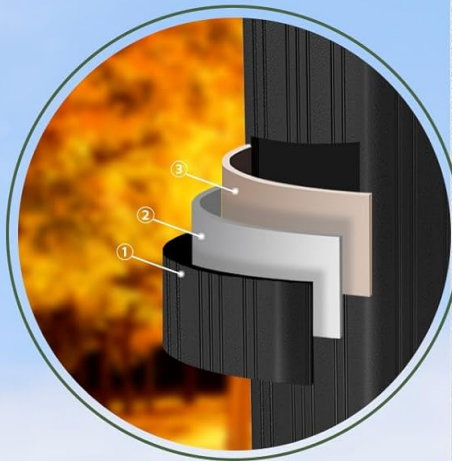

RUST-RESISTANT ALUMINUM FRAME

Coated powder for durability and Beauty

- ① Thick Powder Coating
- ② High Quality metal material
- ③ Aluminium Frame

Figure 4: Rust-resistant aluminum frame detail.

OPERATING INSTRUCTIONS

Your Aoxun Hardtop Gazebo is designed for year-round enjoyment. The dual roof design ensures proper ventilation, keeping the interior comfortable. The integrated drainage system efficiently manages rainwater, preventing pooling on the roof.