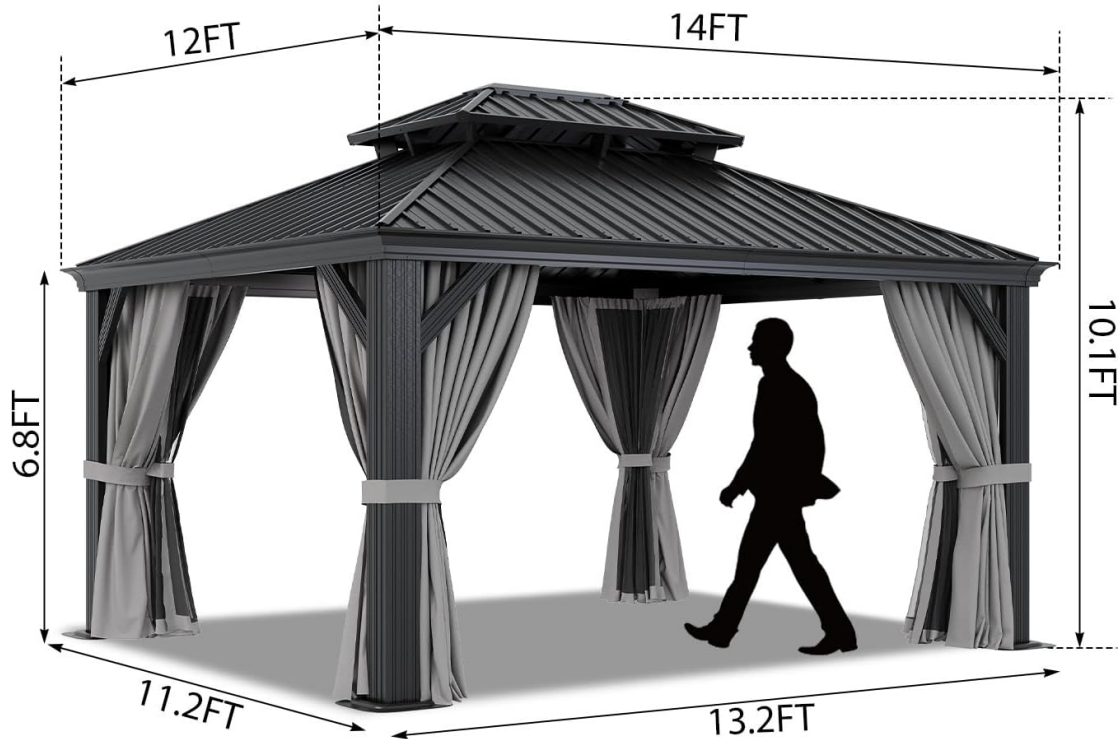

INTRODUCTION

This manual provides detailed instructions for the assembly, operation, and maintenance of your Aoxun 12' x 14' Hardtop Gazebo. Designed for outdoor use, this gazebo features a durable aluminum frame, a galvanized steel double roof with a drainage system, and includes curtains and netting for enhanced comfort and privacy. Please read this manual thoroughly before beginning assembly or use to ensure safe and correct installation and operation.

PRODUCT DETAILS

12X14FT Hardtop Gazebo

This hardtop gazebo can accommodate multiple people for various activities such as large gatherings, outdoor dining, and parties

Multi-Purpose Hooks

Double-layer beams

Product Size

aoxun

6 packages

14FT X 12FT

Figure 3: Product dimensions for planning your installation space.

For a visual guide to the assembly process and key features, please refer to the official product video below:

SPECIFICATIONS

Feature	Detail
Brand	Aoxun
Model	12' x 14' Hardtop Gazebo
Material	Aluminum Frame, Galvanized Steel Roof
Style	Country Rustic
Product Dimensions (L x W x H)	166"L x 143"W x 120"H
Item Weight	300 Pounds
Water Resistance Level	Waterproof
Shape	Rectangular
UV Protection	Yes
Assembly Required	Yes
Snow Load Capacity	Up to 7" thick snow
Hook Weight Capacity	44 lbs per hook