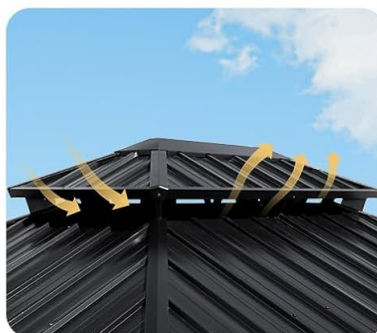

Figure 1: Aoxun 12' x 14' Hardtop Gazebo in a backyard setting.

SAFETY INFORMATION

WARNING: Failure to follow these safety instructions may result in injury or damage to the product.

- Always secure the gazebo to a stable foundation to prevent it from tipping over, especially in windy conditions.
- Exercise caution during assembly and disassembly to avoid potential hazards.
- Ensure all bolts and connections are tightened securely before and after each use.
- Do not hang excessively heavy items from the roof structure or hooks.
- Clear snow accumulation promptly to prevent structural damage, as the roof holds up to 7 inches of thick snow.

PRODUCT FEATURES

- **Efficient Drainage System:** Ensures water flows seamlessly from the gazebo's edge into the poles and the ground, preventing rain accumulation.
- **Durable Aluminum Frame:** Constructed with high-quality aluminum and galvanized steel, designed to withstand harsh weather conditions and resist rust.
- **Dual Roof for Comfort:** Innovative double roof design promotes airflow, keeping the space cool, and allows for efficient snow runoff.
- **Enhanced Ambiance with Hooks:** Equipped with heavy-duty hooks, each supporting up to 44 lbs, for hanging lights, fans, or decorations.
- **Private Curtains & Netting:** Includes curtains for privacy and mesh netting to keep insects at bay, creating a protected outdoor space.

PRODUCT DETAILS

12X14FT Hardtop Gazebo

This hardtop gazebo can accommodate multiple people for various activities such as large gatherings, outdoor dining, and parties

Multi-Purpose Hooks

Double-layer beams