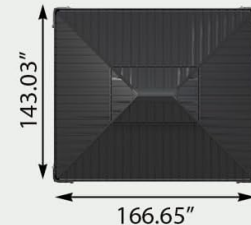

Product Size

aoxun

6 packages

14FT X 12FT

Figure 3: Product dimensions for planning your installation space.

For a visual guide to the assembly process and key features, please refer to the official product video below: