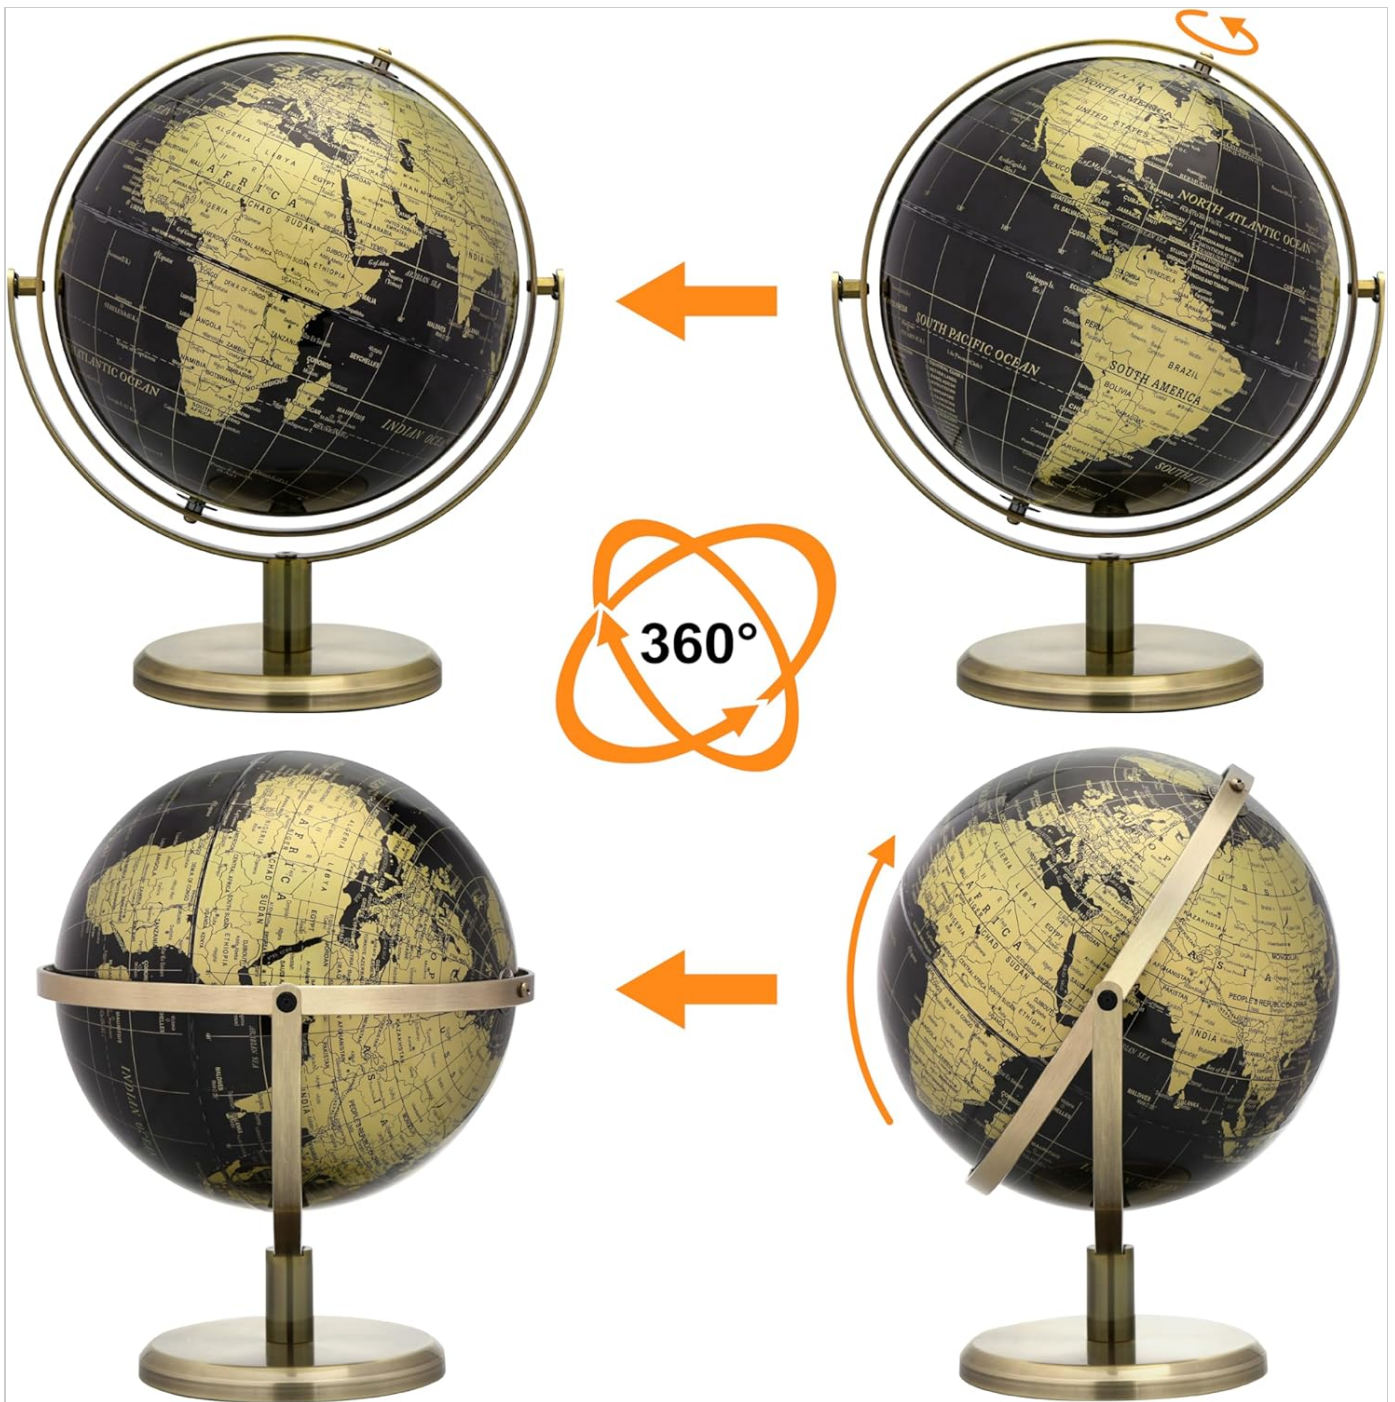

## 1. PRODUCT OVERVIEW

---

The EXERZ 8-inch Black and Gold Rotating World Globe is designed for educational and decorative purposes. It features a detailed English map with countries, political boundaries, capital cities, and major cities. The globe is mounted on a bronze-colored arc and base, allowing for full 360-degree rotation.

### 3. OPERATING INSTRUCTIONS

The EXERZ World Globe is designed for easy interaction and exploration.

- **Rotation:** The globe features a full 360-degree rotation mechanism. Gently spin the globe in any direction to view different parts of the world. The bronze arc allows for smooth, effortless movement.
- **Identification:** Use the clear English map to identify countries, continents, oceans, capital cities, and major cities. The high-quality printing ensures legibility.

## 6. SPECIFICATIONS

Feature	Detail
Brand	Exerz
Model	8-inch Black and Gold Rotating World Globe
Diameter	8 inches (20 cm)
Material	Metal, Plastic
Map Type	English Map, Modern Map
Item Weight	1.2 Kilograms
Base Material	Metal
Finish Type	Polished
Rotation	360-degree all-direction swivel

Image 5: Diagram illustrating the dimensions of the EXERZ 8-inch globe, including height and base width.