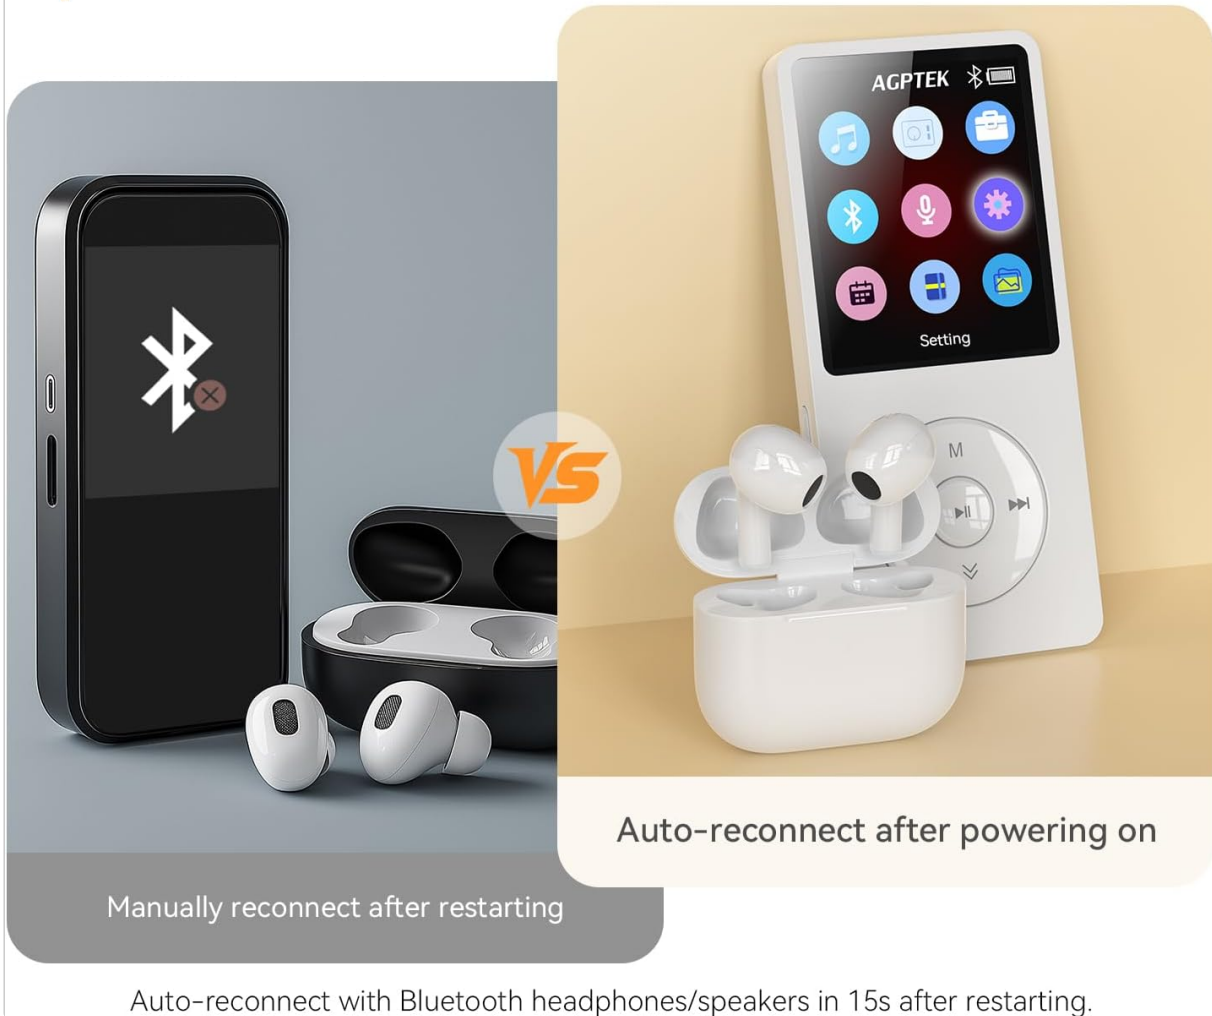

# Bluetooth Auto-Reconnect

One Step Ahead for Instant Listening

Image: The MP3 player's screen indicating Bluetooth auto-reconnect functionality for instant listening with paired devices.