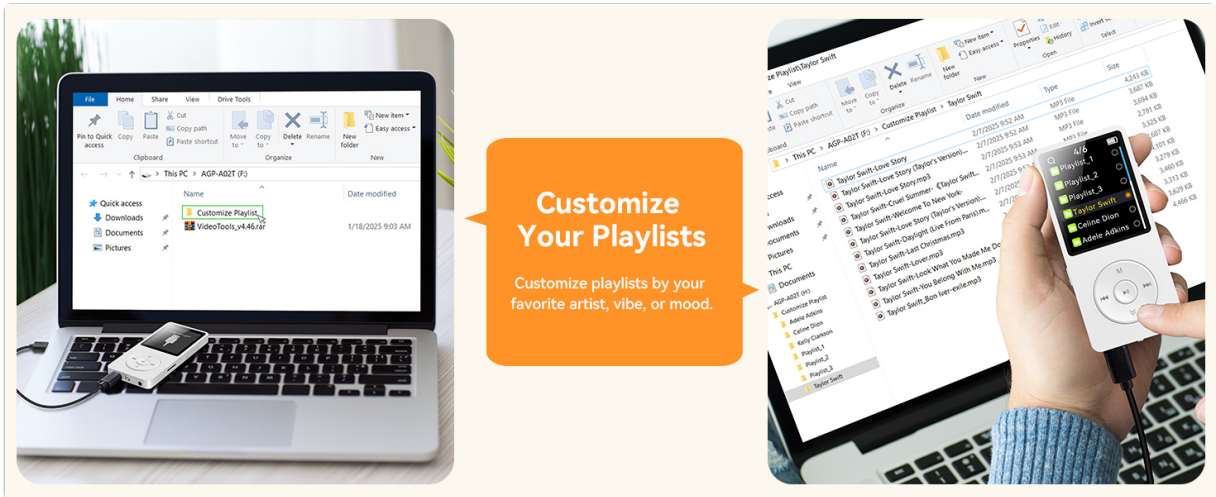

## 4. Customizing Playlists

You can organize your music into custom playlists. These playlists can only be edited and added when the device is connected to a computer. The 'Add to Playlist' option in the MP3 Player's music menu only allows adding songs to the default playlists 'Playlist [1]/[2]/[3]'.

Video: Instructions on how to customize playlists on the AGPTEK MP3 Player.

Image: A computer screen displaying how to customize playlists for the MP3 player, allowing users to organize music by artist, genre, or mood.

## 5. Searching for Songs

The device allows for quick song searches using keywords or numbers. Navigate to the search function within the music menu to find specific tracks.

Video: A demonstration of how to search for songs on the AGPTEK MP3 Player.