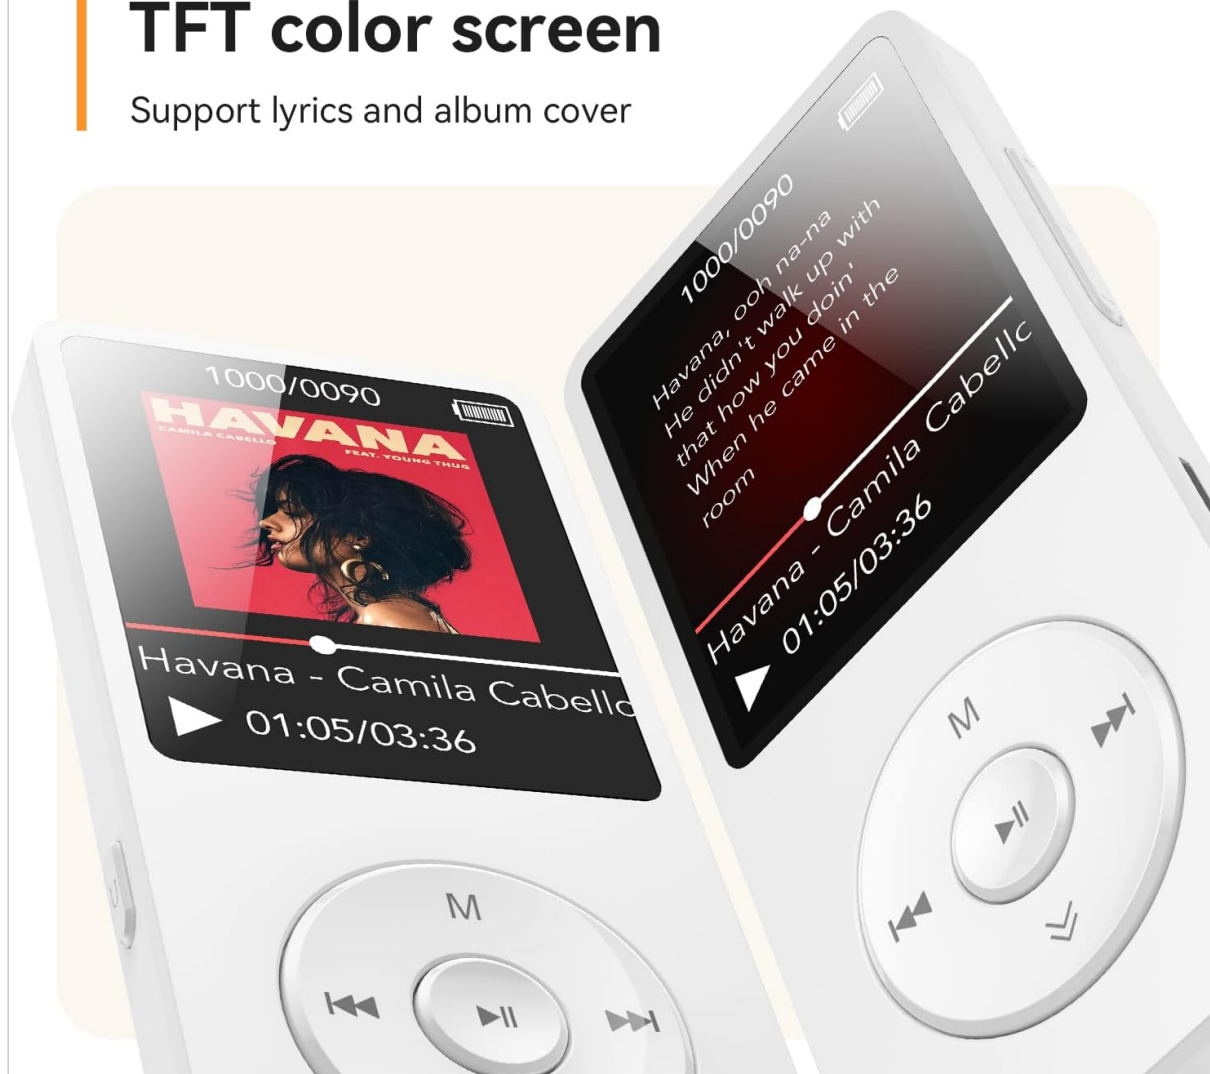

## 1.8 INCH TFT color screen

Support lyrics and album cover

Image: A close-up view of the MP3 player's 1.8-inch TFT color screen, showing its capability to display album art and lyrics for an enhanced music experience.