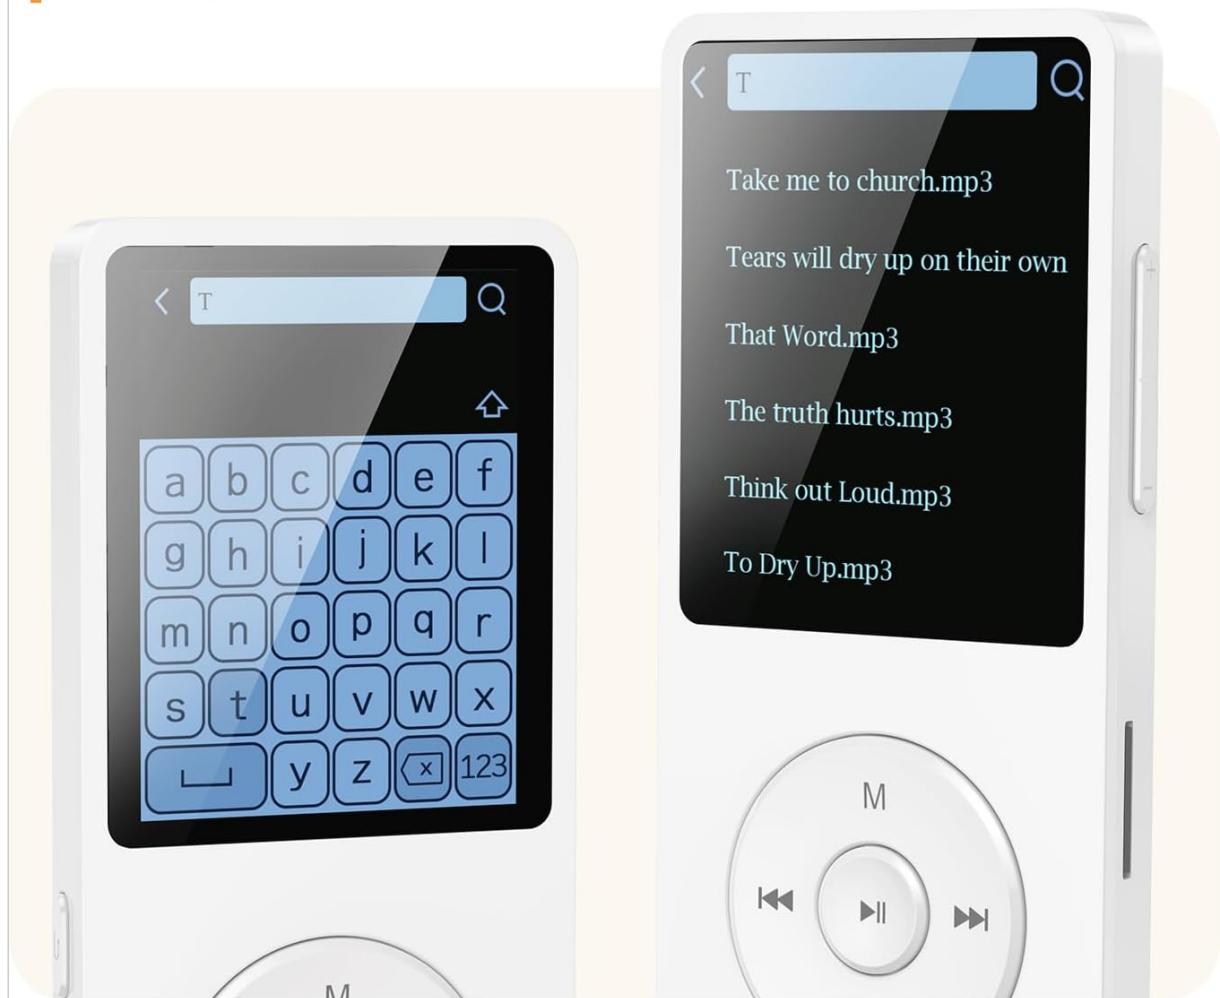

Video: Instructions on how to customize playlists on the AGPTEK MP3 Player.

Image: A computer screen displaying how to customize playlists for the MP3 player, allowing users to organize music by artist, genre, or mood.

## 5. Searching for Songs

The device allows for quick song searches using keywords or numbers. Navigate to the search function within the music menu to find specific tracks.

Video: A demonstration of how to search for songs on the AGPTEK MP3 Player.

# Quick Song Search

Find your song fast with a keyword or number.

\*Note: Letters and numbers only.

Image: The MP3 player's screen displaying the quick song search interface, allowing users to find music by entering keywords or numbers.