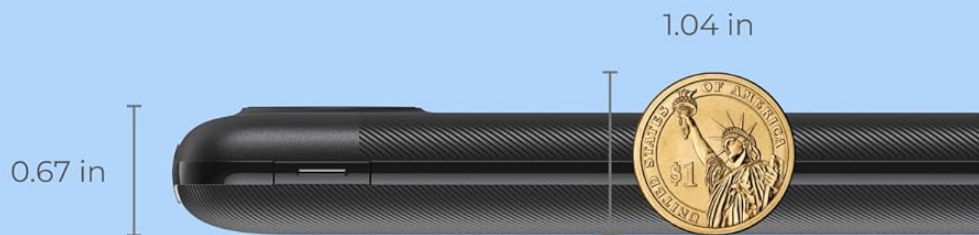

Ultra Thin & Compact

More compact, easy to carry

More compact size than the iPhone 16, making it easy to carry anywhere

Ultra-thin design

At 0.41 inches thinner than a \$1 coin, it can fit into the small pocket of your backpacks or purses.