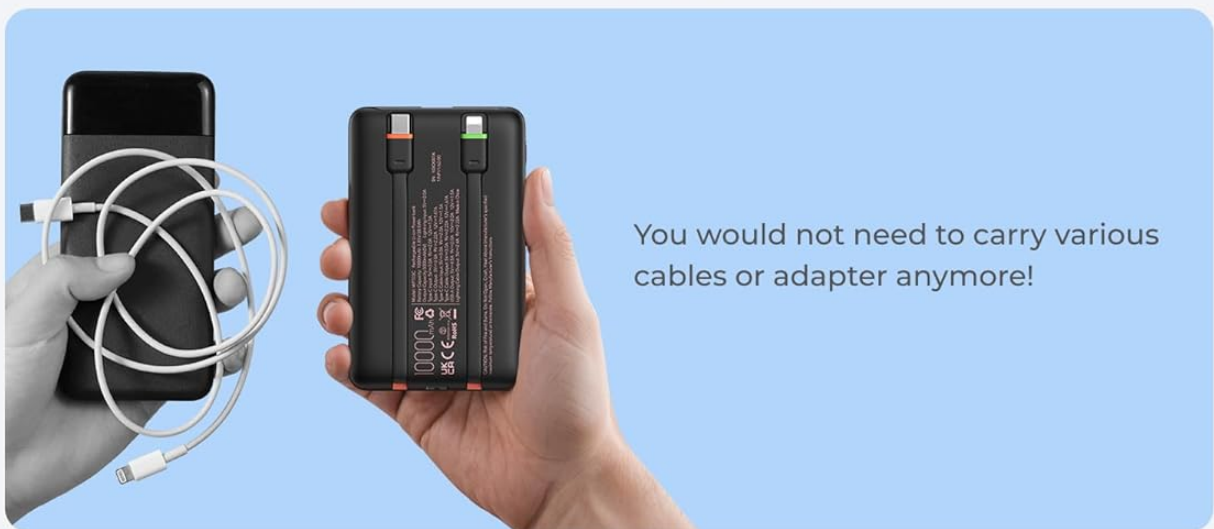

- **USB-A Output Port:** For charging devices using your own USB-A compatible cables.
- **USB-C Input/Output Port:** For recharging the power bank or charging devices with a USB-C cable.
- **LED Digital Display:** Shows the remaining battery percentage of the power bank.
- **Power Button:** Activates the LED display and initiates charging.

Built in Cables

3-in-1 Power Bank, No Extra Cables

You would not need to carry various cables or adapter anymore!

Image: Overview of the VEEKTOMX Portable Charger, highlighting its built-in cables and various charging ports.