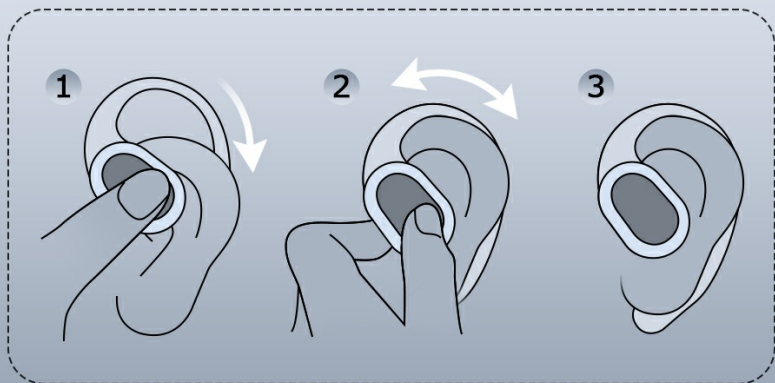

Wearing the Earphones

For optimal sound and comfort, ensure the earphones are correctly positioned on your ears.

Image: A person wearing the Nakamichi OP-TW009 earphones, demonstrating their comfortable and secure fit during physical activity.

装着方法

イヤホンのイヤーフック部分を耳に沿わせて回転させ、フィットした位置に装着します。イヤホンのスピーカー部品が耳道と一致していることを確認します。

※初めて使用する際はイヤホンの保護フィルムを剥がしてから充電ケースに戻します。再びイヤホンを取り出すとペアリングモードに入ります。

Image: A three-step diagram illustrating how to properly wear the Nakamichi OP-TW009 earphones by rotating the ear hook and aligning the speaker with the ear canal.

1. Rotate the ear hook part of the earphone along your ear.
2. Adjust it to a comfortable and secure position.
3. Ensure the speaker part of the earphone is aligned with your ear canal.

Pairing with a Device