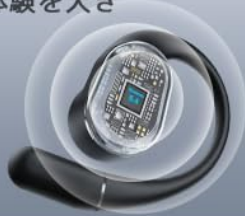

Image: The Nakamichi OP-TW009 Open-Ear Bluetooth Earphones and their charging case.

KEY FEATURES

- **Next-generation Bluetooth 5.4:** Equipped with a Bluetooth 5.4 chip for faster and more stable data transfer, improving issues like audio cuts, skips, and delays. Ideal for music, calls, gaming, and video viewing.
- **Open-Ear Design:** Unlike traditional in-ear headphones, these open-ear earphones do not block your ear canal, offering good ventilation and preventing stuffiness. Comfortable for extended wear.
- **Dual Modes:** Features a large 14.2mm dynamic driver for clear mid-high tones and powerful bass. Offers a high-quality music experience faithful to the original sound. Also includes a Game Mode to reduce audio-video delay for a stress-free gaming experience.
- **Clear Calls:** Each earphone has a built-in microphone, ensuring your voice is clearly picked up and transmitted during calls, providing a better call experience.
- **Sound Leakage Prevention:** Utilizes directional sound transmission technology to minimize sound leakage,

ensuring that only you can clearly hear the audio. Enjoy music or calls discreetly in public places or offices.

- **Comfortable Fit:** The ear hooks are made of soft material and shape-memory alloy, allowing adjustment to fit your ear shape. Provides a natural fit, almost making you forget you're wearing them. Reduces ear burden during long periods of use.
- **Up to 25 Hours Playback:** A single full charge provides approximately 7 hours of playback for the earphones. Combined with the 400mAh charging case, total playback time extends up to 25 hours.

OP TW009

耳を塞がずに音楽を楽しめる

Bluetooth5.4技術採用

安定性・音飛び・音切れ・低遅延など問題を改善し、音質体験を大きく向上させる

パワフルなサウンド

14.2mmのドライバーを採用し、クリアでパワフルなサウンドを実現

ながら聴き

耳を完全にふさがないので音楽を聴きながら周囲の音が自然に聞こえる