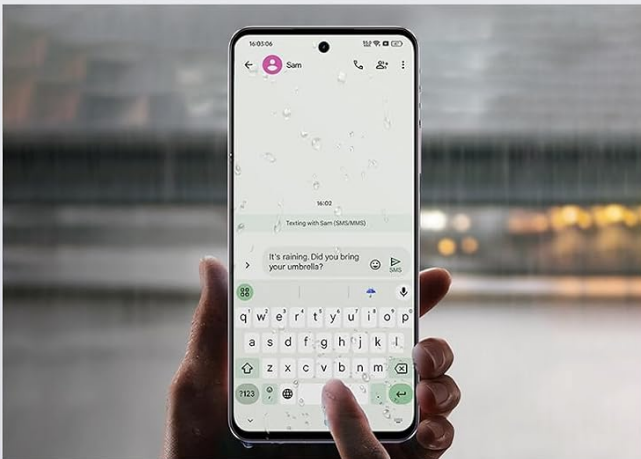

Lumière pulsée personnalisable

Définissez les couleurs et les modes d'éclairage pour différents types de notifications.

Cygne blanc

Chouette forestière

Image: Four smartphone images demonstrating different angles and notification light effects on the mobile devices, highlighting the customizable pulse light feature.

Mode Conduite 2.0

Image: Screenshots of the mobile application interface showing various features of Driving Mode 2.0, including optimized apps, clear connection, and Ultraboom Speaker.

5.5 Water Resistance

The realme C71 is resistant to daily water exposure, offering protection against splashes and rain. It features SonicWave Water Ejection technology to expel water via sonic vibrations, helping maintain optimal performance. This device is not fully waterproof and should not be submerged in water.

Durabilité de **niveau militaire** et résistance à l'eau quotidienne

 Hauteur de chute maximale de 1,5 mètre

 Smart Touch

 Éjection SonicWave

Image: The realme C71 demonstrating military-grade durability and daily water resistance, including a close-up of the SonicWave Water Ejection mechanism.