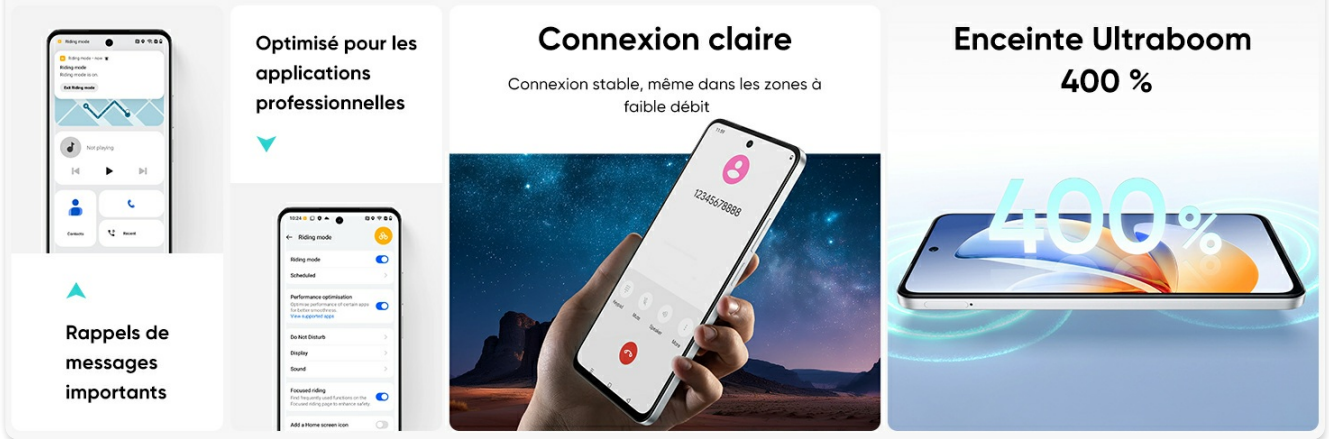

Mode Conduite 2.0

Image: Screenshots of the mobile application interface showing various features of Driving Mode 2.0, including optimized apps, clear connection, and Ultraboom Speaker.

5.5 Water Resistance