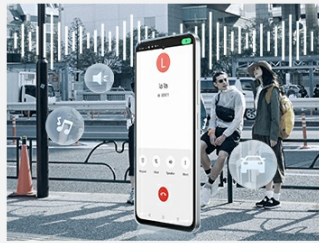

5. OPERATING INSTRUCTIONS

5.1 Basic Navigation

The realme C71 runs on realme UI based on Android 15. Use gestures or navigation buttons (configurable in settings) to navigate the interface. Swipe up from the bottom to go home, swipe up and hold for recent apps, and swipe from the left or right edge to go back.

Interface utilisateur realme sur Android 15

Image: A visual representation of the realme UI interface running on Android 15, displaying various application icons and widgets.

5.2 Camera Usage

The device features a 50 MP rear camera and a 5 MP front camera. Open the Camera app to capture photos and videos. Utilize features like AI Face Cleaning for clearer portraits, AI Image Enhancement, and AI Eraser to remove unwanted elements from your photos. The rear camera includes Flicker technology for sharp, vibrant images.

Réduction du bruit des appels IA 2.0

Filtrage intelligent du bruit pour des appels téléphoniques clairs

Nettoyage visage IA

Améliorez instantanément la netteté des portraits flous.

Mise en valeur des images IA