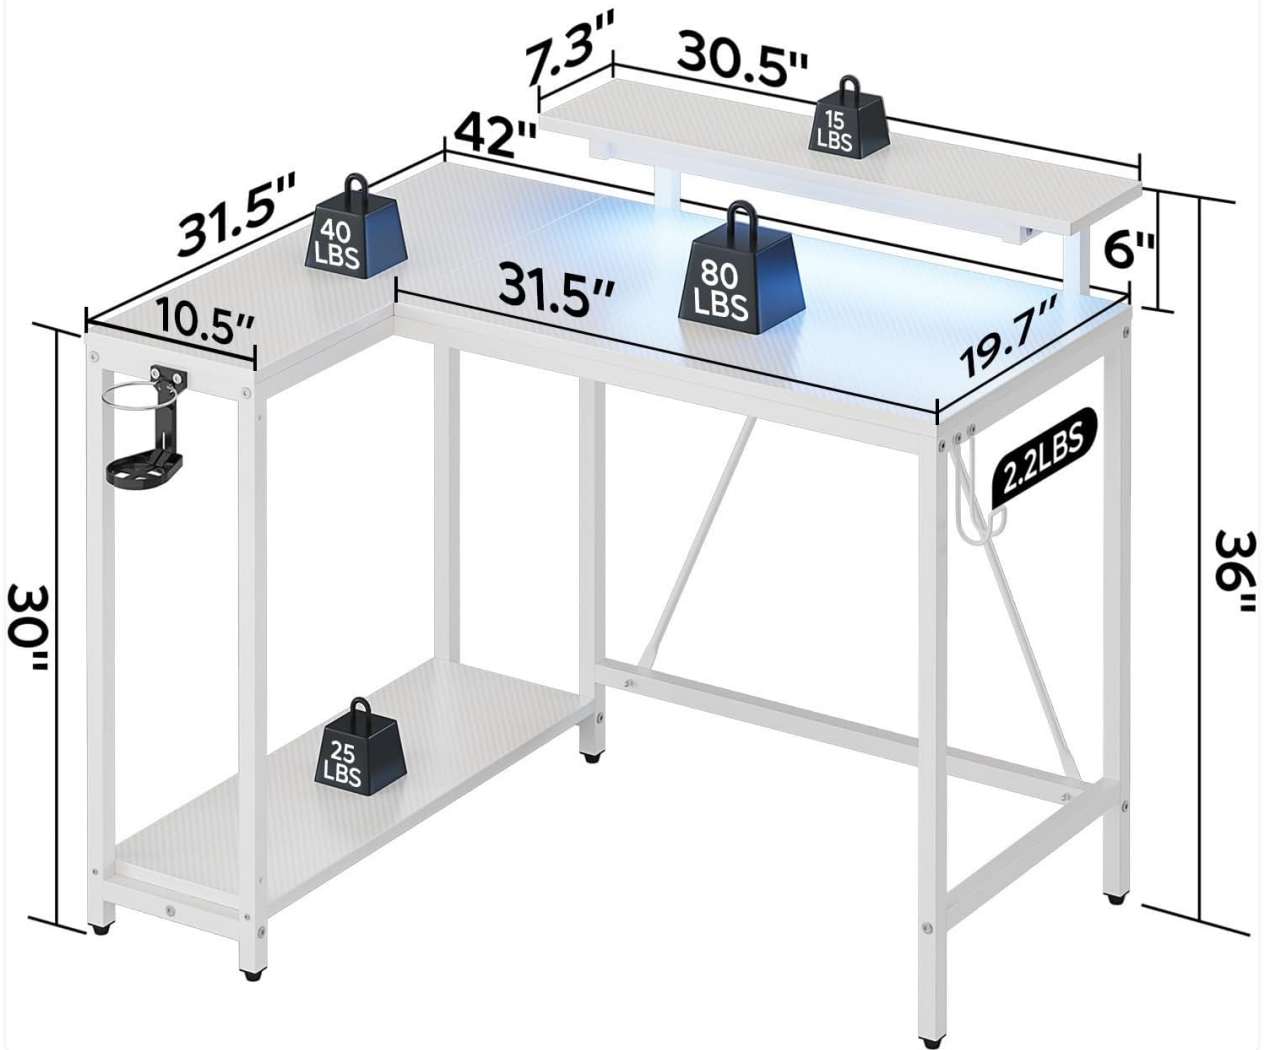

Finish Type	Wood
Special Feature	LED Light
Assembly Required	Yes

Dimensions & capacity

Detailed dimensions and weight capacities for different sections of the desk.

SETUP INSTRUCTIONS

1. **Unpack and Verify:** Carefully unpack all components and compare them against the parts list provided in your packaging to ensure all pieces are present and undamaged.
2. **Choose Orientation:** Decide whether you want the L-shaped extension on the left or right side of the main desk. The design is reversible to accommodate your space.
3. **Assemble Frame:** Follow the step-by-step diagrams in your included assembly guide to construct the metal frame. Ensure all screws are tightened securely but do not overtighten until all parts are aligned.
4. **Attach Desktop Panels:** Place the P2 particleboard desktop panels onto the assembled frame. Secure them using the provided hardware.
5. **Install Monitor Stand and Accessories:** Attach the monitor stand, headphone hook, and cup holder according to the instructions.