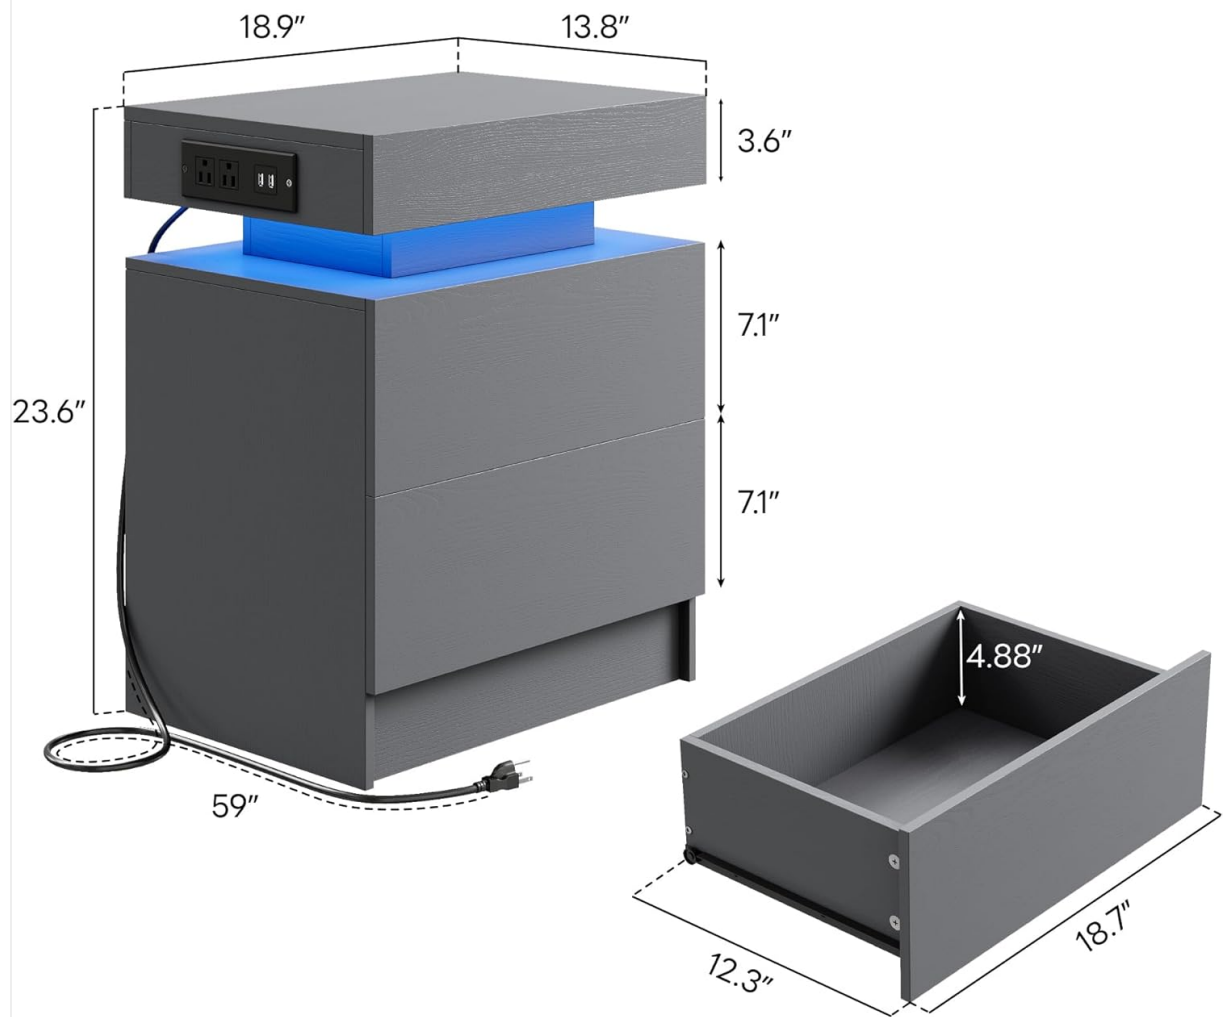

Key Features:

- **Integrated Charging Station:** Equipped with 2 AC outlets (125V/12A), 1 USB-A port, and 1 USB Type-C port for convenient device charging.
- **Remote Controlled LED Lighting:** Offers 29 different modes, over 60,000 colors, dynamic modes, music mode, mic mode, and a timing function for personalized ambiance.
- **Two Smooth Glide Drawers:** Spacious drawers with soft-close technology for quiet and easy access to your essentials.
- **Modern Design:** Sleek grey finish with a wood grain pattern, designed to complement contemporary bedroom decor.
- **Space-Saving Dimensions:** Compact size (13.8"D x 18.9"W x 23.6"H) provides storage without occupying excessive floor space.

Product Dimensions:

PRODUCT SIZE

18.9"L x 13.8"W x 23.6"H

Image: Detailed dimensions of the LIKIMIO Night Stand, including overall size and individual drawer measurements.

Sleek Design:

SLEEK DESIGN

Smooth chamfer design to prevent collision

The nightstand features a built-in power strip with 2 standard AC outlets, 1 USB-A port, and 1 USB Type-C port. These are located on the side of the top panel.

EASY CHARGING

Charge 4 devices at once right by your bed or sofa

2 AC Outlets
125V/12A

1 USB Port
1 Type C

2 Power Cord
4.9-Foot

Power Strip

Image: The integrated charging station with AC outlets and USB ports, allowing multiple devices to be charged simultaneously.

- Ensure the nightstand's main power cord is securely plugged into a wall outlet.
- Plug your electronic devices into the appropriate AC outlets or USB ports.
- The charging station is designed to keep your devices powered conveniently by your bedside.