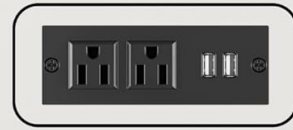

The nightstand features a built-in power strip with 2 standard AC outlets, 1 USB-A port, and 1 USB Type-C port. These are located on the side of the top panel.

EASY CHARGING

Charge 4 devices at once right by your bed or sofa

2 AC Outlets
125V/12A

1 USB Port
1 Type C

2 Power Cord
4.9-Foot

Power Strip

Image: The integrated charging station with AC outlets and USB ports, allowing multiple devices to be charged simultaneously.

- Ensure the nightstand's main power cord is securely plugged into a wall outlet.
- Plug your electronic devices into the appropriate AC outlets or USB ports.
- The charging station is designed to keep your devices powered conveniently by your bedside.