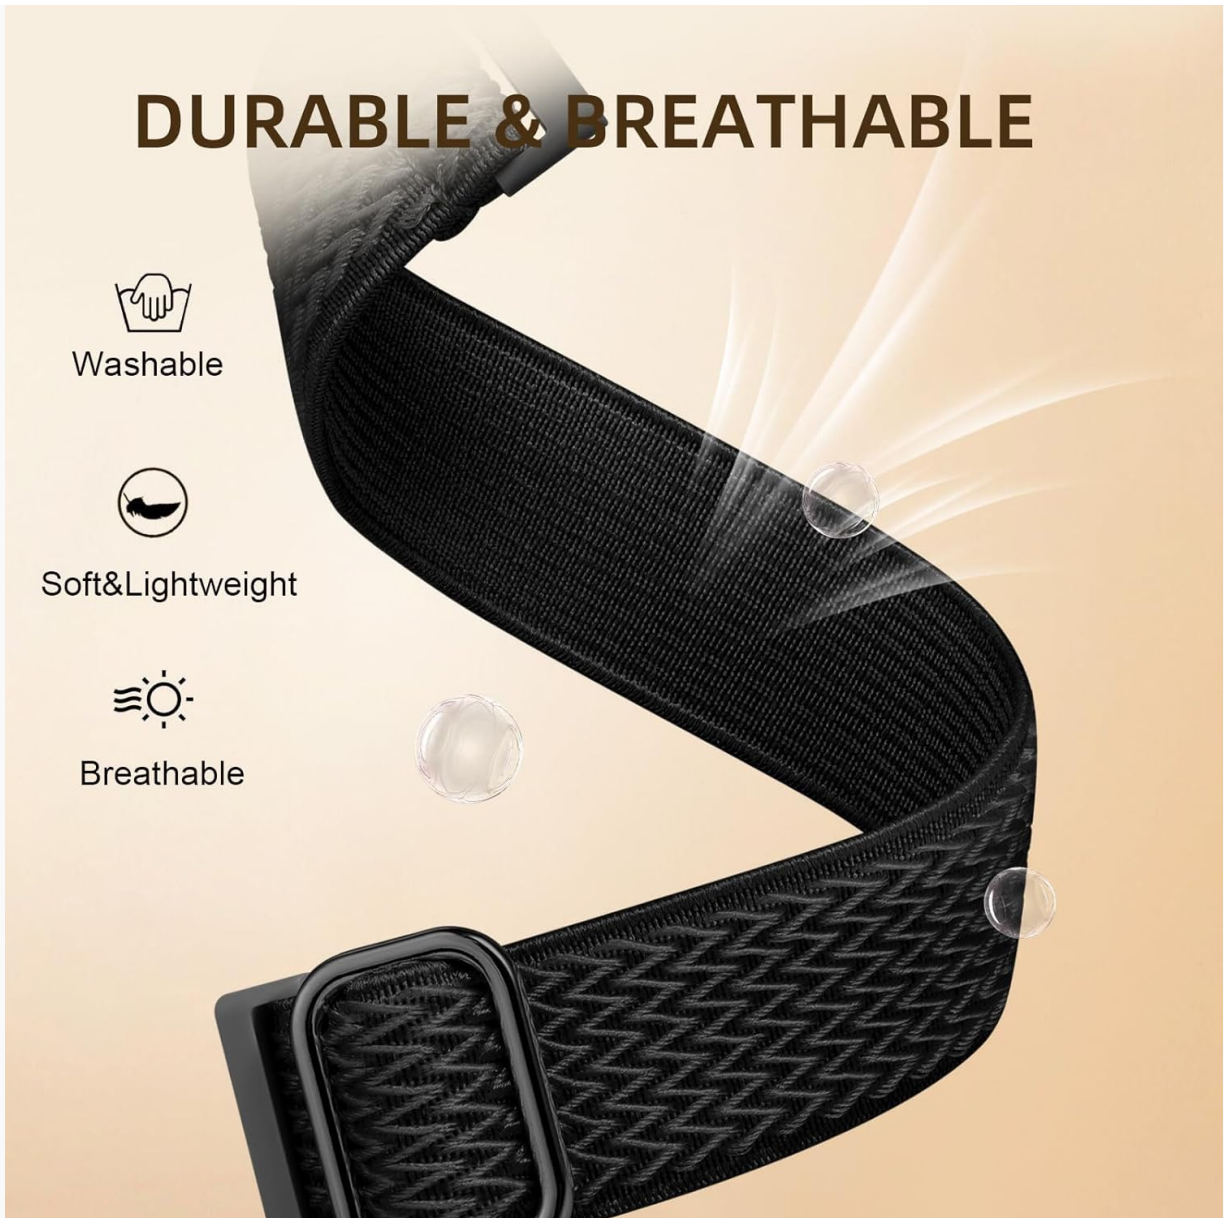

DURABLE & BREATHABLE

Washable

Soft&Lightweight

Breathable

Image 7: Features indicating the band is washable and durable.

8. TROUBLESHOOTING

- **Band feels too tight/loose:** Adjust the buckle to find the optimal fit. The elastic nature allows for a range of wrist sizes.
- **Difficulty installing:** Ensure the pins are correctly aligned with the watch lugs. Apply gentle pressure to compress the pins before inserting. Refer to the installation video for visual guidance.
- **Skin irritation:** Ensure the band is clean and dry. If irritation persists, discontinue use and consult a healthcare professional.

9. WARRANTY AND SUPPORT

For any questions, concerns, or support regarding your Xininyia TRAUSI TG08 Smartwatch Replacement Wristbands, please refer to the seller's contact information provided at the point of purchase. Specific warranty details may vary and are typically outlined by the seller.